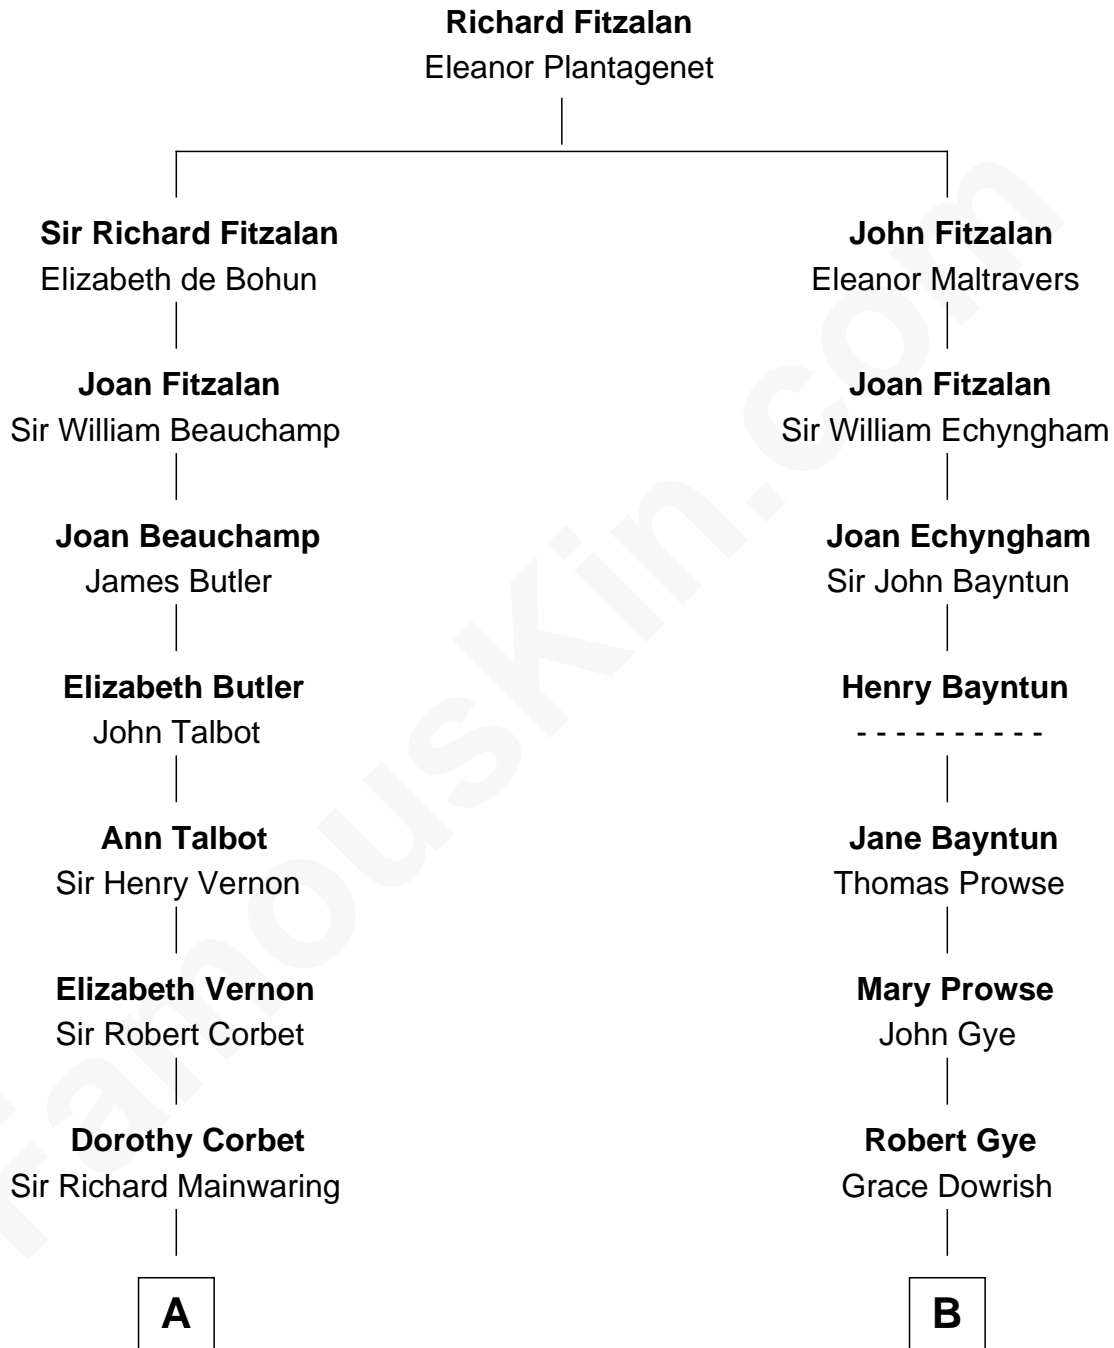

FamousKin.com

Relationship Chart of

Grover Cleveland

22nd and 24th U.S. President

17th cousin 1 time removed of

Pete Seeger

American Folk Singer

C

Charles Louis Seeger
Constance de Clyver Edson

Pete Seeger
American Folk Singer

FamousKin.com