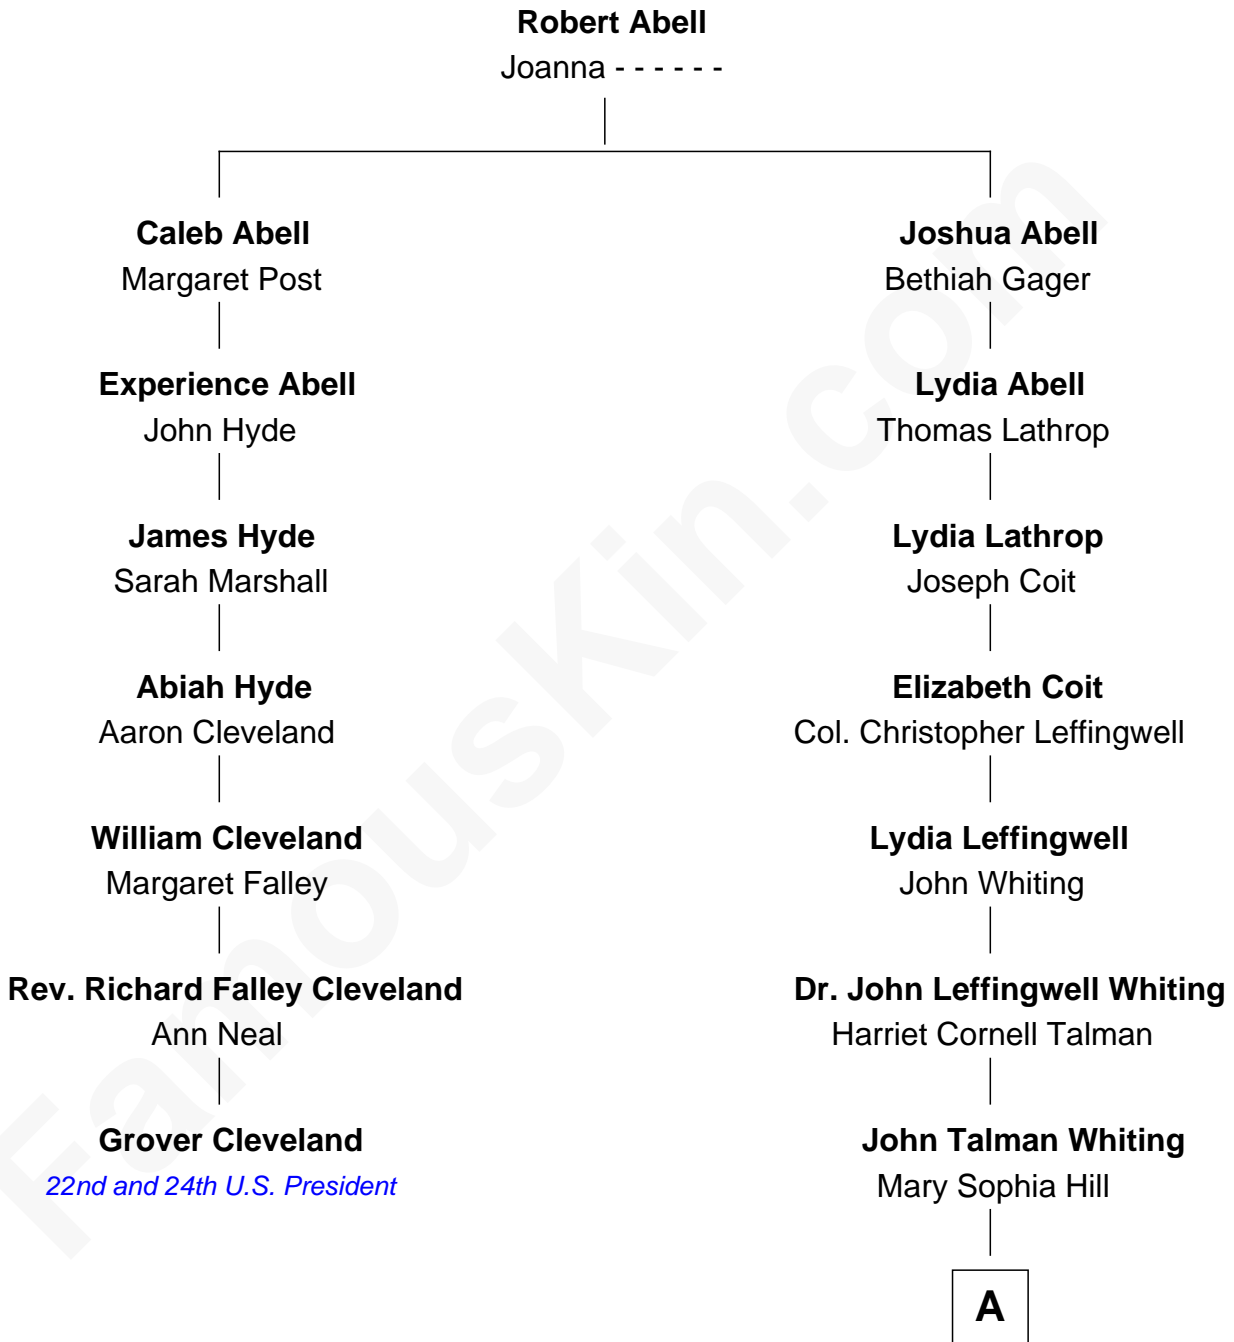

FamousKin.com

Relationship Chart of

Grover Cleveland

22nd and 24th U.S. President

6th cousin 4 times removed of

Adlai Stevenson III

U.S. Senator from Illinois

A

|
Mary DeGama Whiting

William Borden

|
John Borden

Ellen Wallace Waller

|
Ellen Borden

Adlai Ewing Stevenson

|
Adlai Stevenson III

U.S. Senator from Illinois