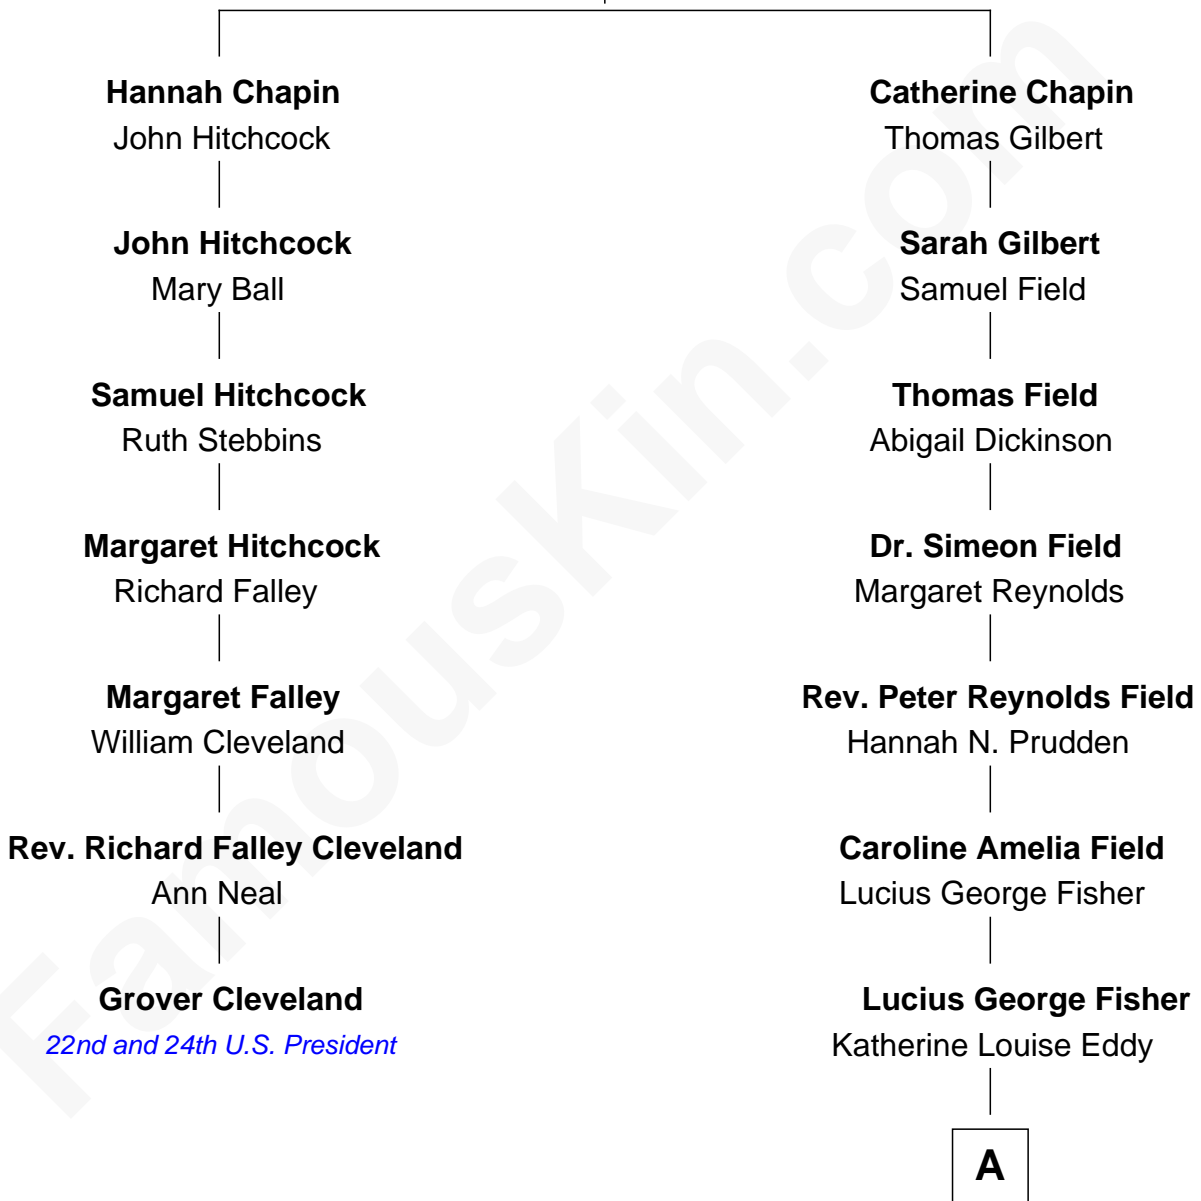

FamousKin.com

Relationship Chart of

Grover Cleveland

22nd and 24th U.S. President

6th cousin 4 times removed of

Jodie Foster

Movie Actress

Samuel Chapin

Cicely Penney

A

Alice Eddy Fisher
Alexis Caldwell Foster

Lucius Fisher Foster
Constance Marie Robertson

Lucius Fisher Foster
Evelyn Della Almond

Jodie Foster
Movie Actress