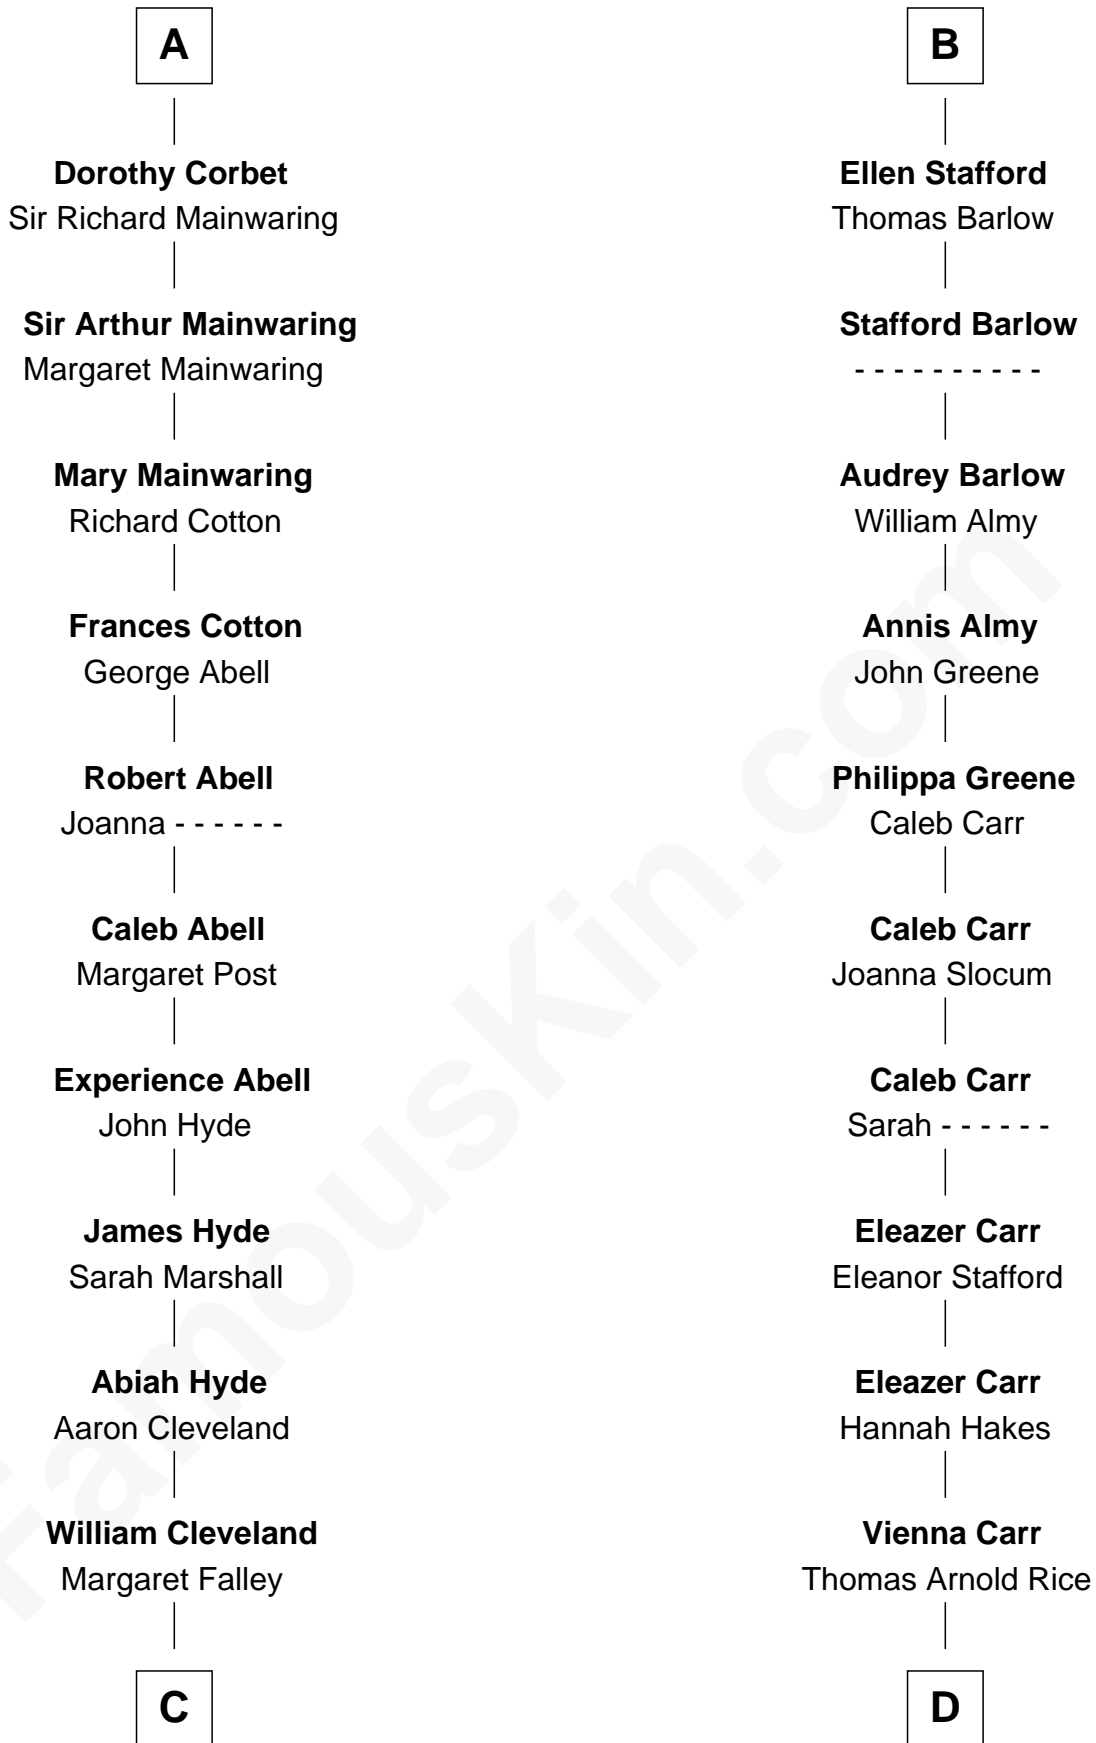

FamousKin.com

Relationship Chart of

Grover Cleveland

22nd and 24th U.S. President

18th cousin 2 times removed of

Charlie Munger

Vice-Chairman of Berkshire Hathaway

C

Rev. Richard Falley Cleveland

Ann Neal

Grover Cleveland

22nd and 24th U.S. President

D

Caroline A. Rice

William H. Ingham

Helen Vienna Ingham