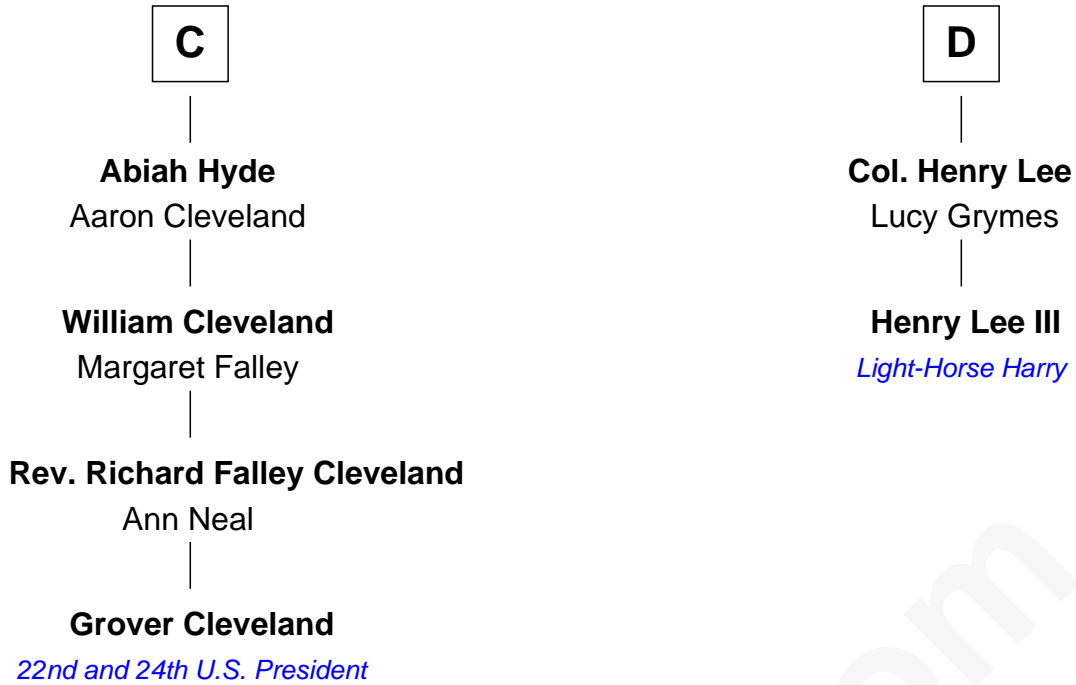

FamousKin.com

Relationship Chart of

Grover Cleveland

22nd and 24th U.S. President

18th cousin 2 times removed of

Henry Lee III

9th Governor of Virginia

Henry II, King of England

Eleanor Plantagenet

Richard Fitzalan

Sir Richard Fitzalan

Elizabeth de Bohun

Elizabeth Fitzalan

Sir Robert Goushill

B

FamousKin.com