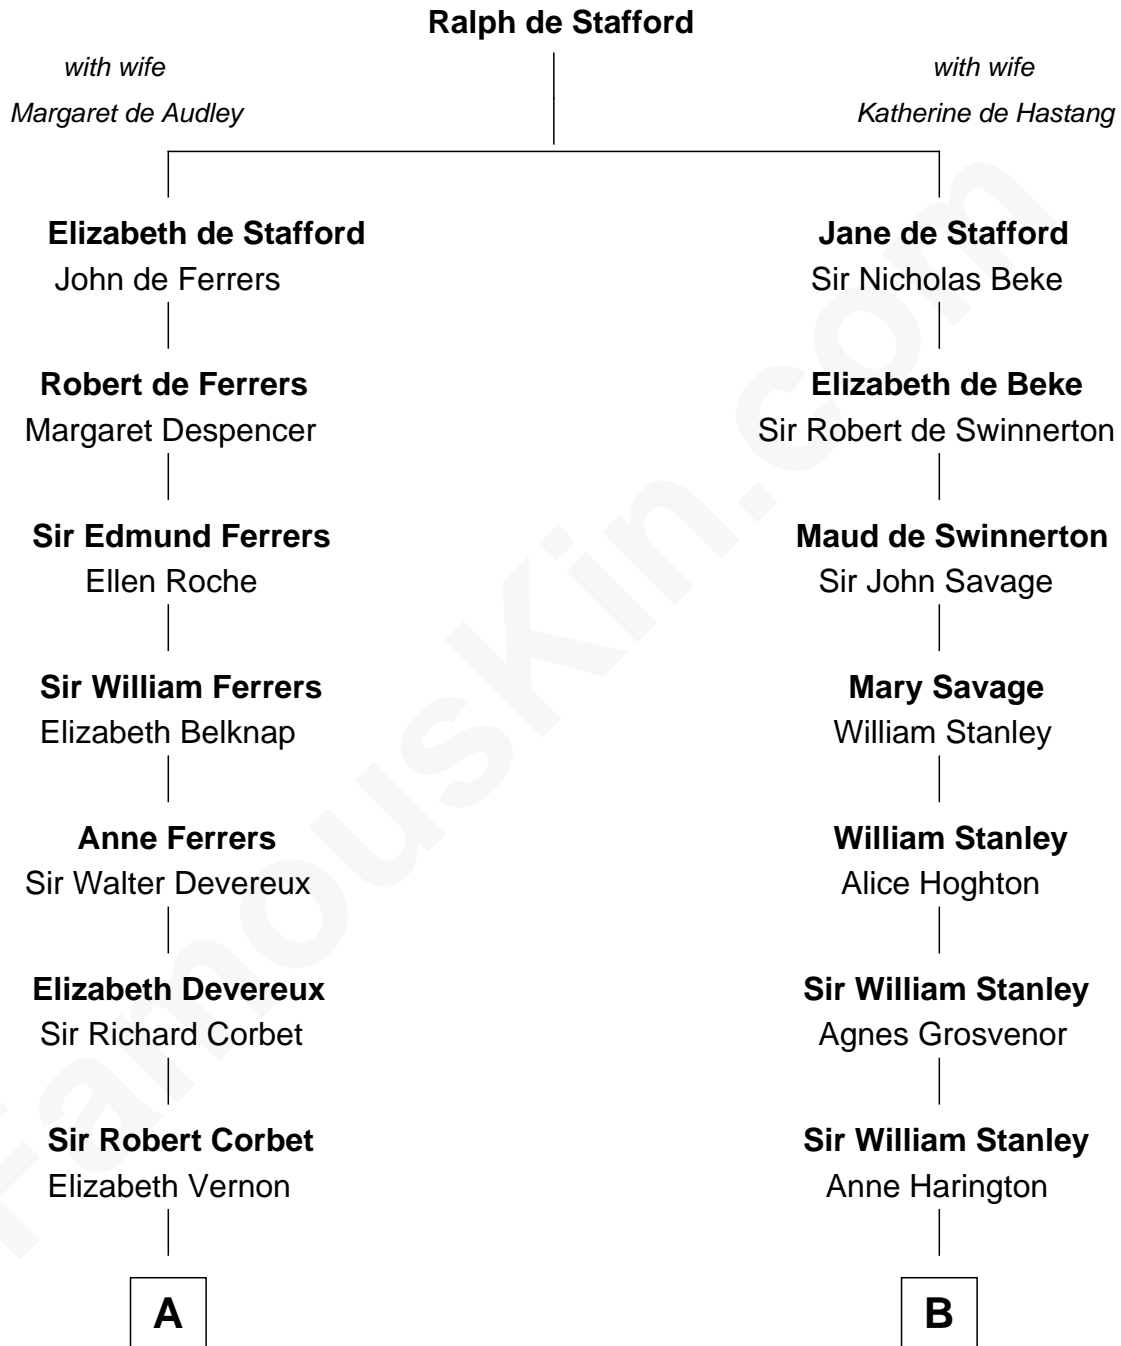

FamousKin.com

Relationship Chart of

Grover Cleveland

22nd and 24th U.S. President

14th cousin 4 times removed of

Henry Lee III

9th Governor of Virginia

C

Rev. Richard Falley Cleveland

Ann Neal

Grover Cleveland

22nd and 24th U.S. President

FamousKin.com