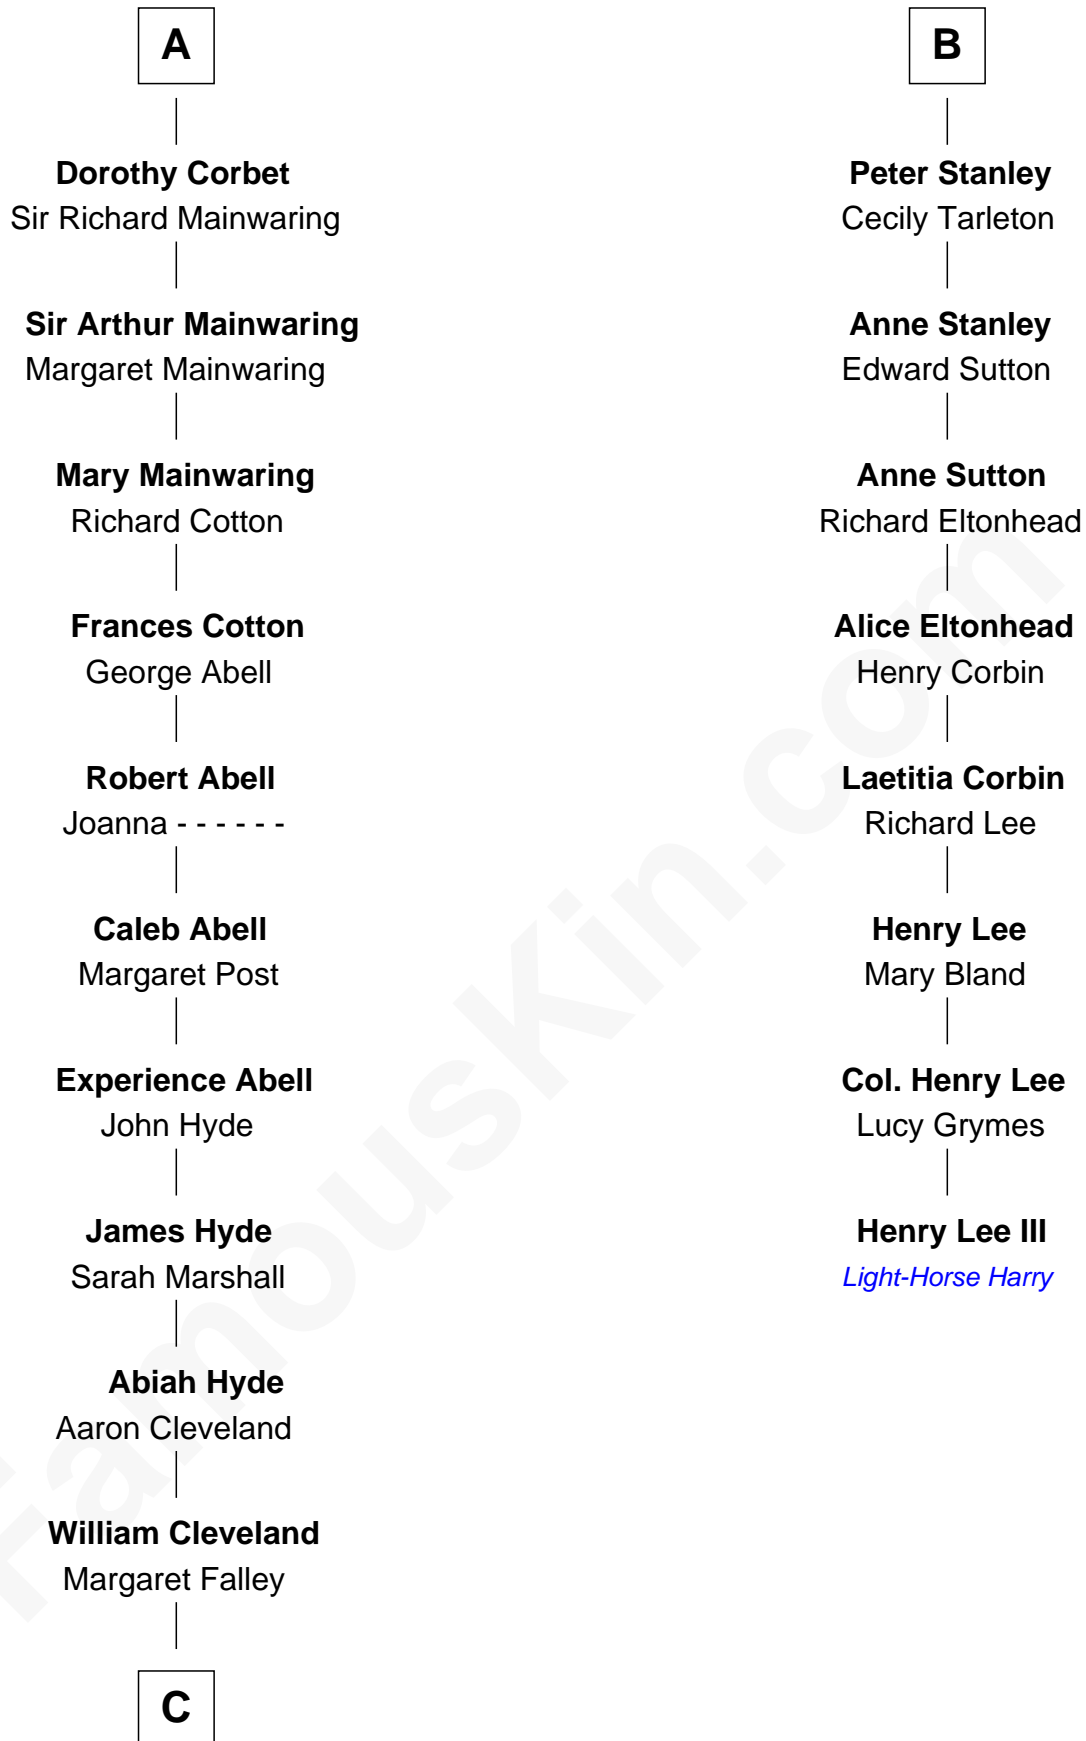

FamousKin.com

Relationship Chart of

Grover Cleveland

22nd and 24th U.S. President

14th cousin 4 times removed of

Henry Lee III

9th Governor of Virginia

C

Rev. Richard Falley Cleveland

Ann Neal

Grover Cleveland

22nd and 24th U.S. President

FamousKin.com