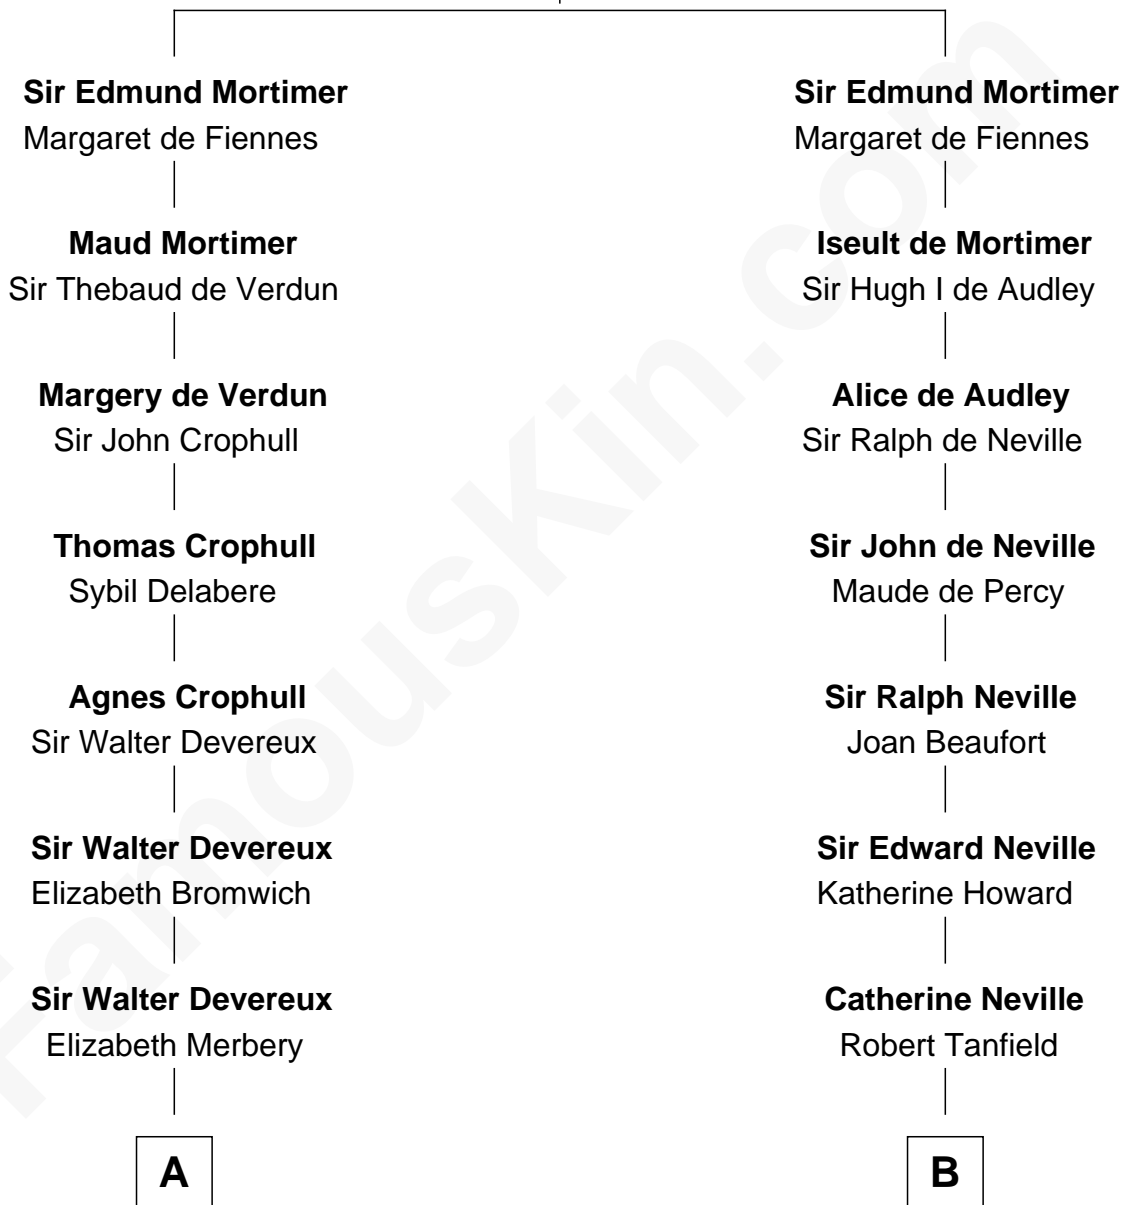

FamousKin.com

Relationship Chart of

Grover Cleveland

22nd and 24th U.S. President

17th cousin 4 times removed of

Henry Lee III

9th Governor of Virginia

Roger Mortimer
Maud de Braose

C

James Hyde
Sarah Marshall

Abiah Hyde
Aaron Cleveland

William Cleveland
Margaret Falley

Rev. Richard Falley Cleveland
Ann Neal

Grover Cleveland
22nd and 24th U.S. President

FamousKin.com