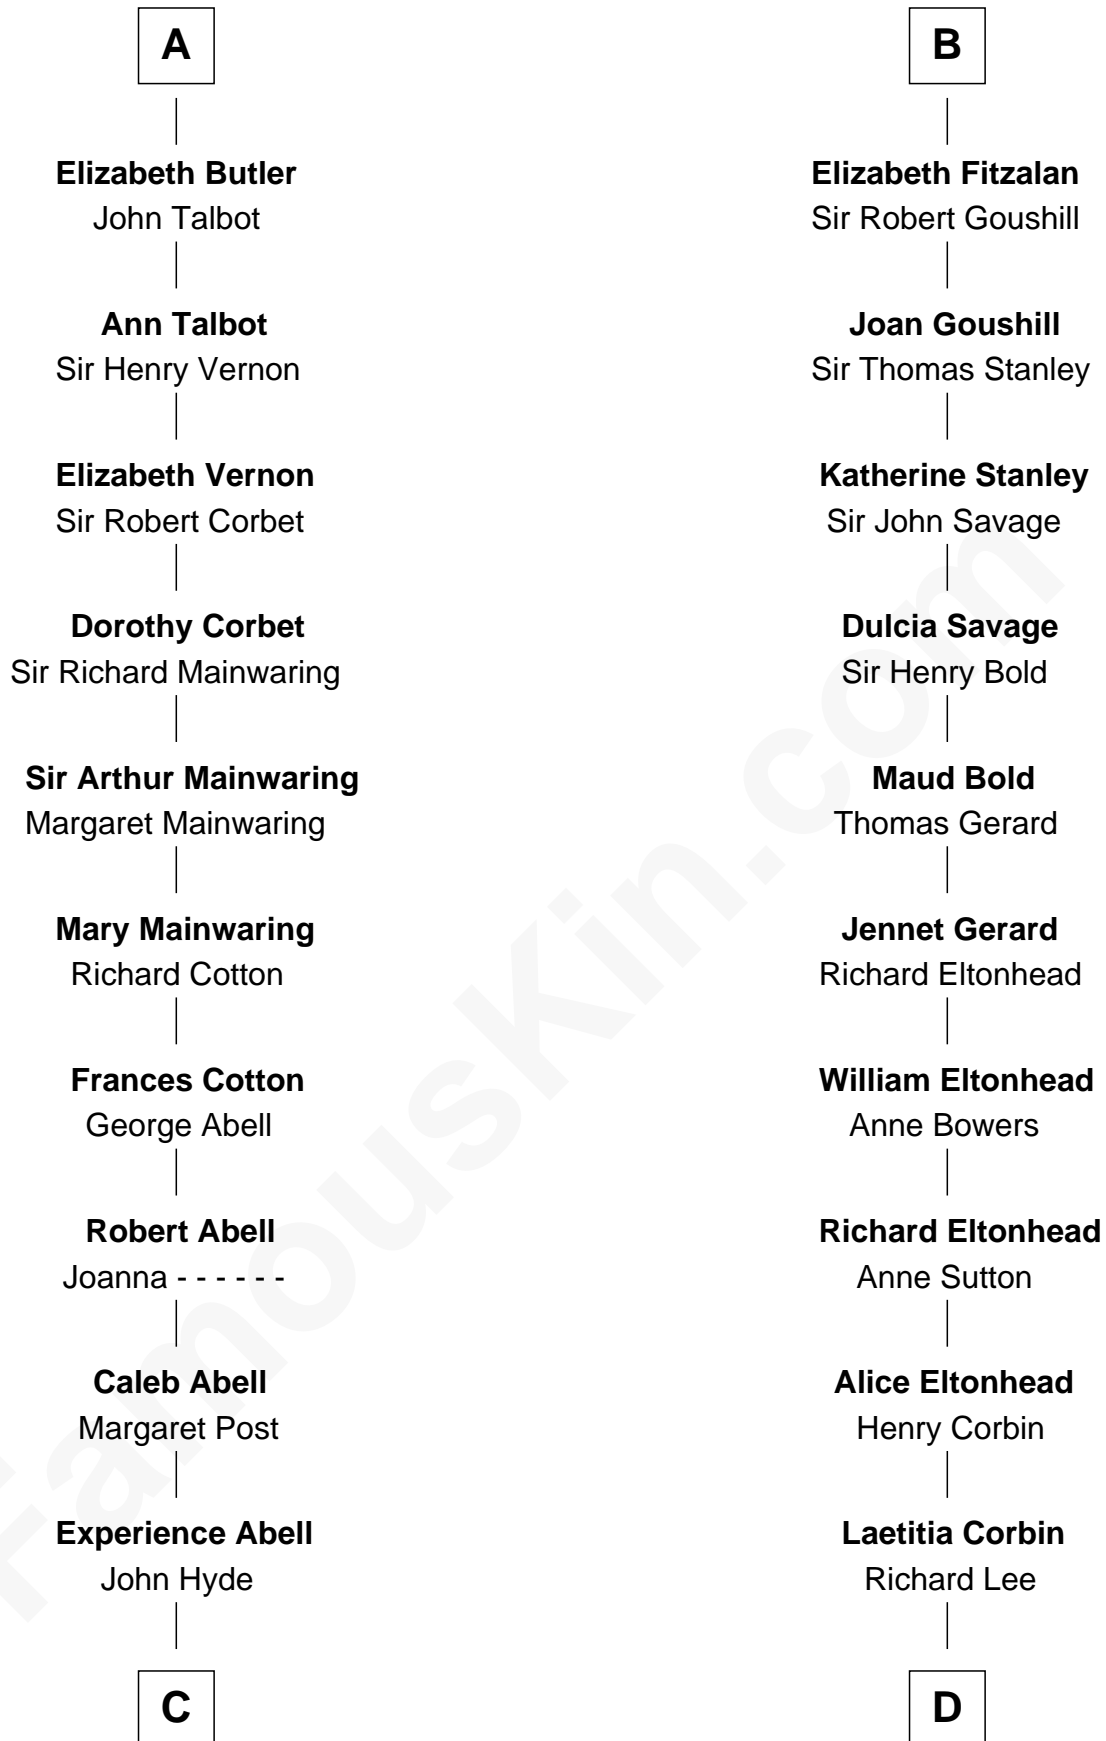

## Relationship Chart of

### Grover Cleveland

22nd and 24th U.S. President

19th cousin 2 times removed of

### Henry Lee III

9th Governor of Virginia

**Piers de Lutegareshale**

Maud de Mandeville

**C**

**James Hyde**  
Sarah Marshall

**Abiah Hyde**  
Aaron Cleveland

**William Cleveland**  
Margaret Falley

**Rev. Richard Falley Cleveland**  
Ann Neal

**Grover Cleveland**  
*22nd and 24th U.S. President*

**D**

**Henry Lee**  
Mary Bland

**Col. Henry Lee**  
Lucy Grymes

**Henry Lee III**  
*Light-Horse Harry*

FamousKin.com