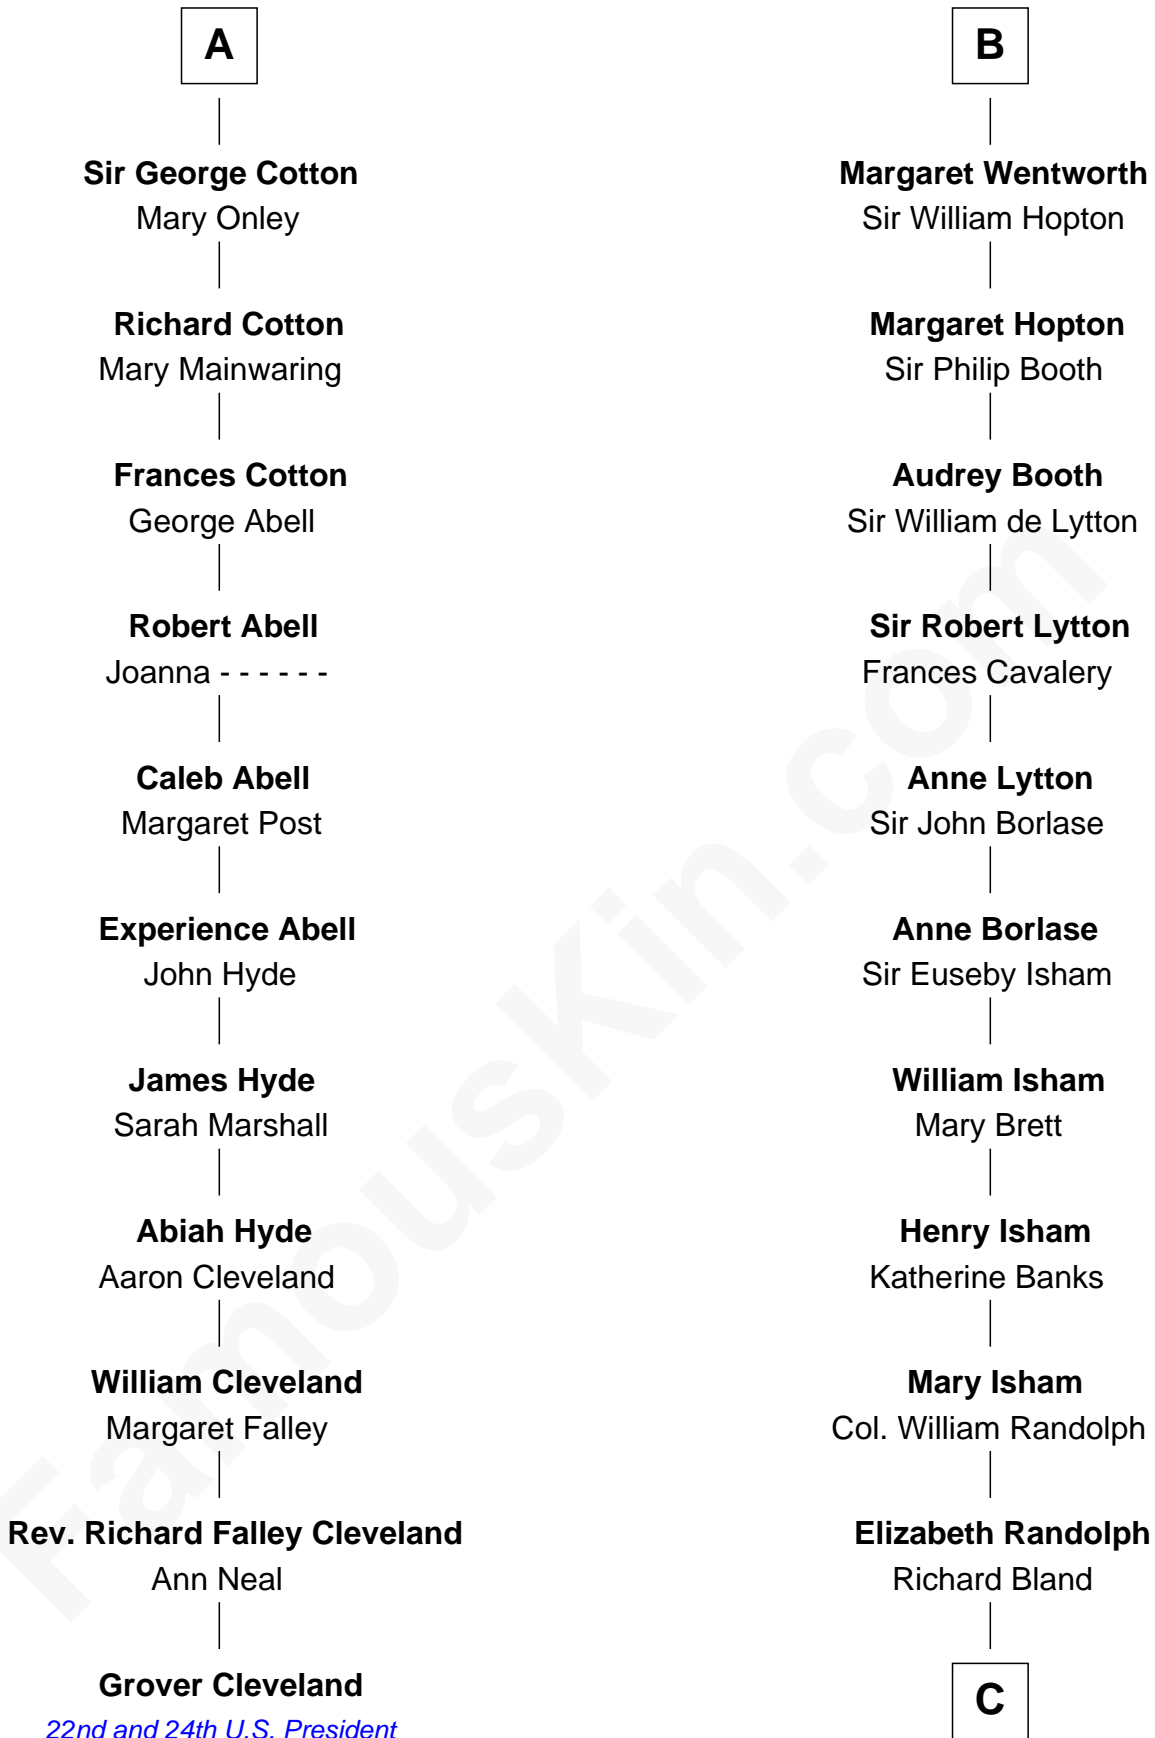

FamousKin.com

Relationship Chart of

Grover Cleveland

22nd and 24th U.S. President

17th cousin 2 times removed of

Henry Lee III

9th Governor of Virginia

Sir William de Ferrers

Thomas de Berkeley
Katherine de Clyvedon

John Deincourt

Sir John Berkeley
Elizabeth Betteshorne

Sir William Deincourt
Milicent la Zouche

Elizabeth Berkeley
Sir John Sutton

Margaret Deincourt
Sir Robert de Tibetot

Jane Sutton
Thomas Mainwaring

Elizabeth de Tibetot
Sir Philip le Despencer

Cecily Mainwaring
John Cotton

Margery Despencer
Sir Roger Wentworth

A

B

C

—
Mary Bland