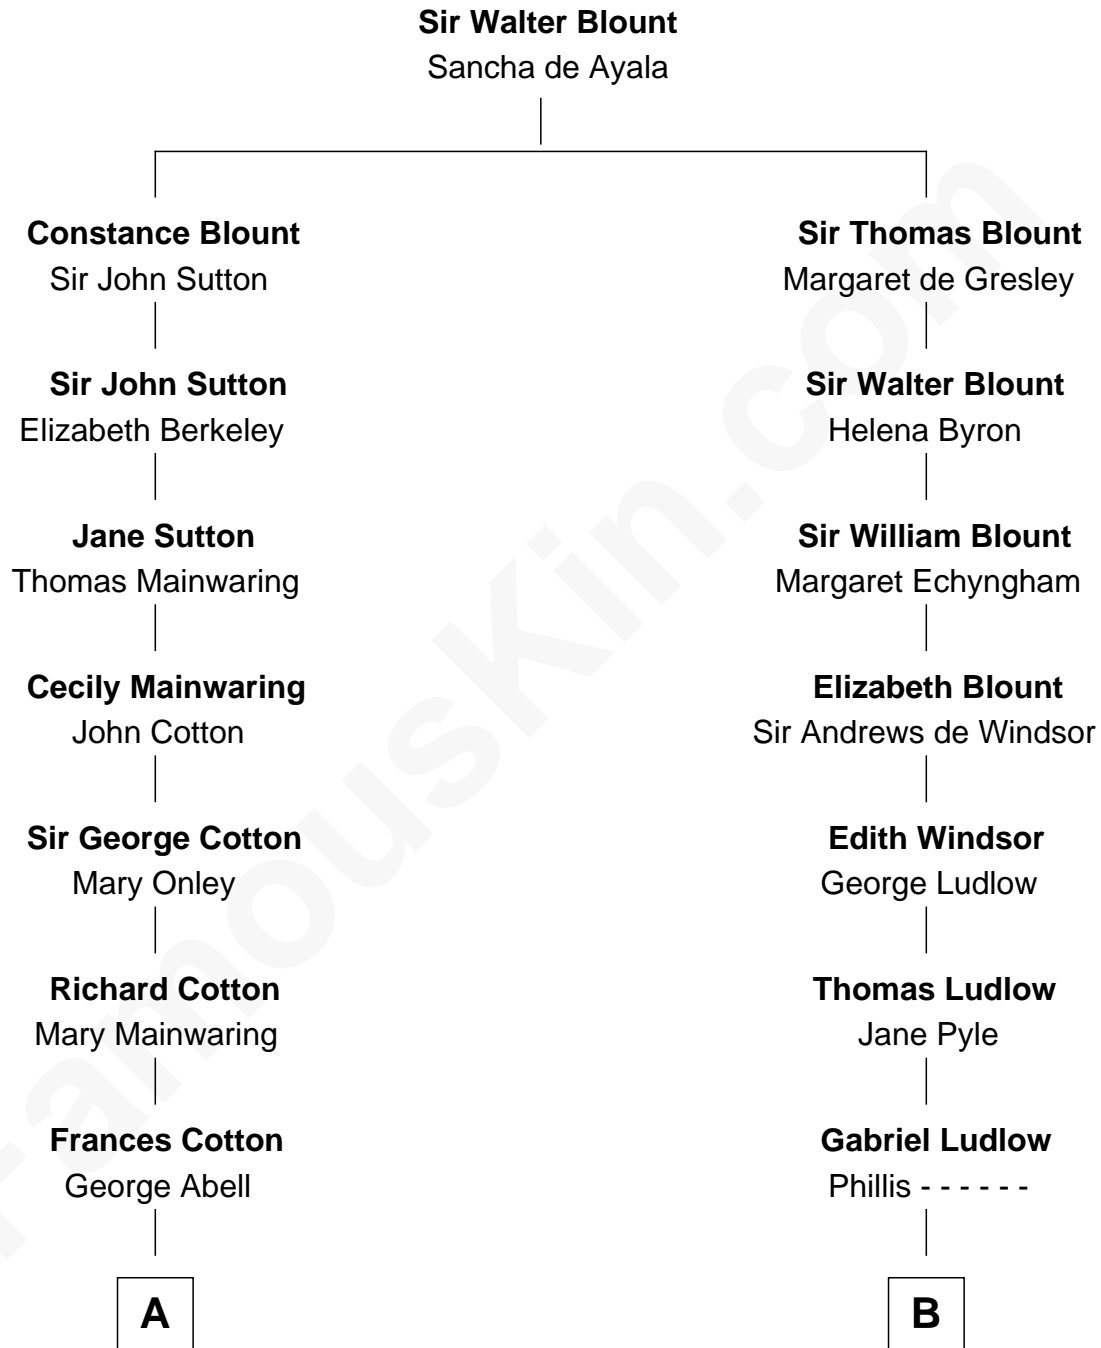

FamousKin.com

Relationship Chart of

Grover Cleveland

22nd and 24th U.S. President

12th cousin 2 times removed of

General Robert E. Lee

Confederate Army - U.S. Civil War

A

Grover Cleveland
22nd and 24th U.S. President

B

Sarah Ludlow
Col. John Carter

Col. Robert Carter
Judith Armistead

John Carter
Elizabeth Hill

Charles Carter
Anne Butler Moore

Anne Hill Carter
Maj. Gen. Henry Lee