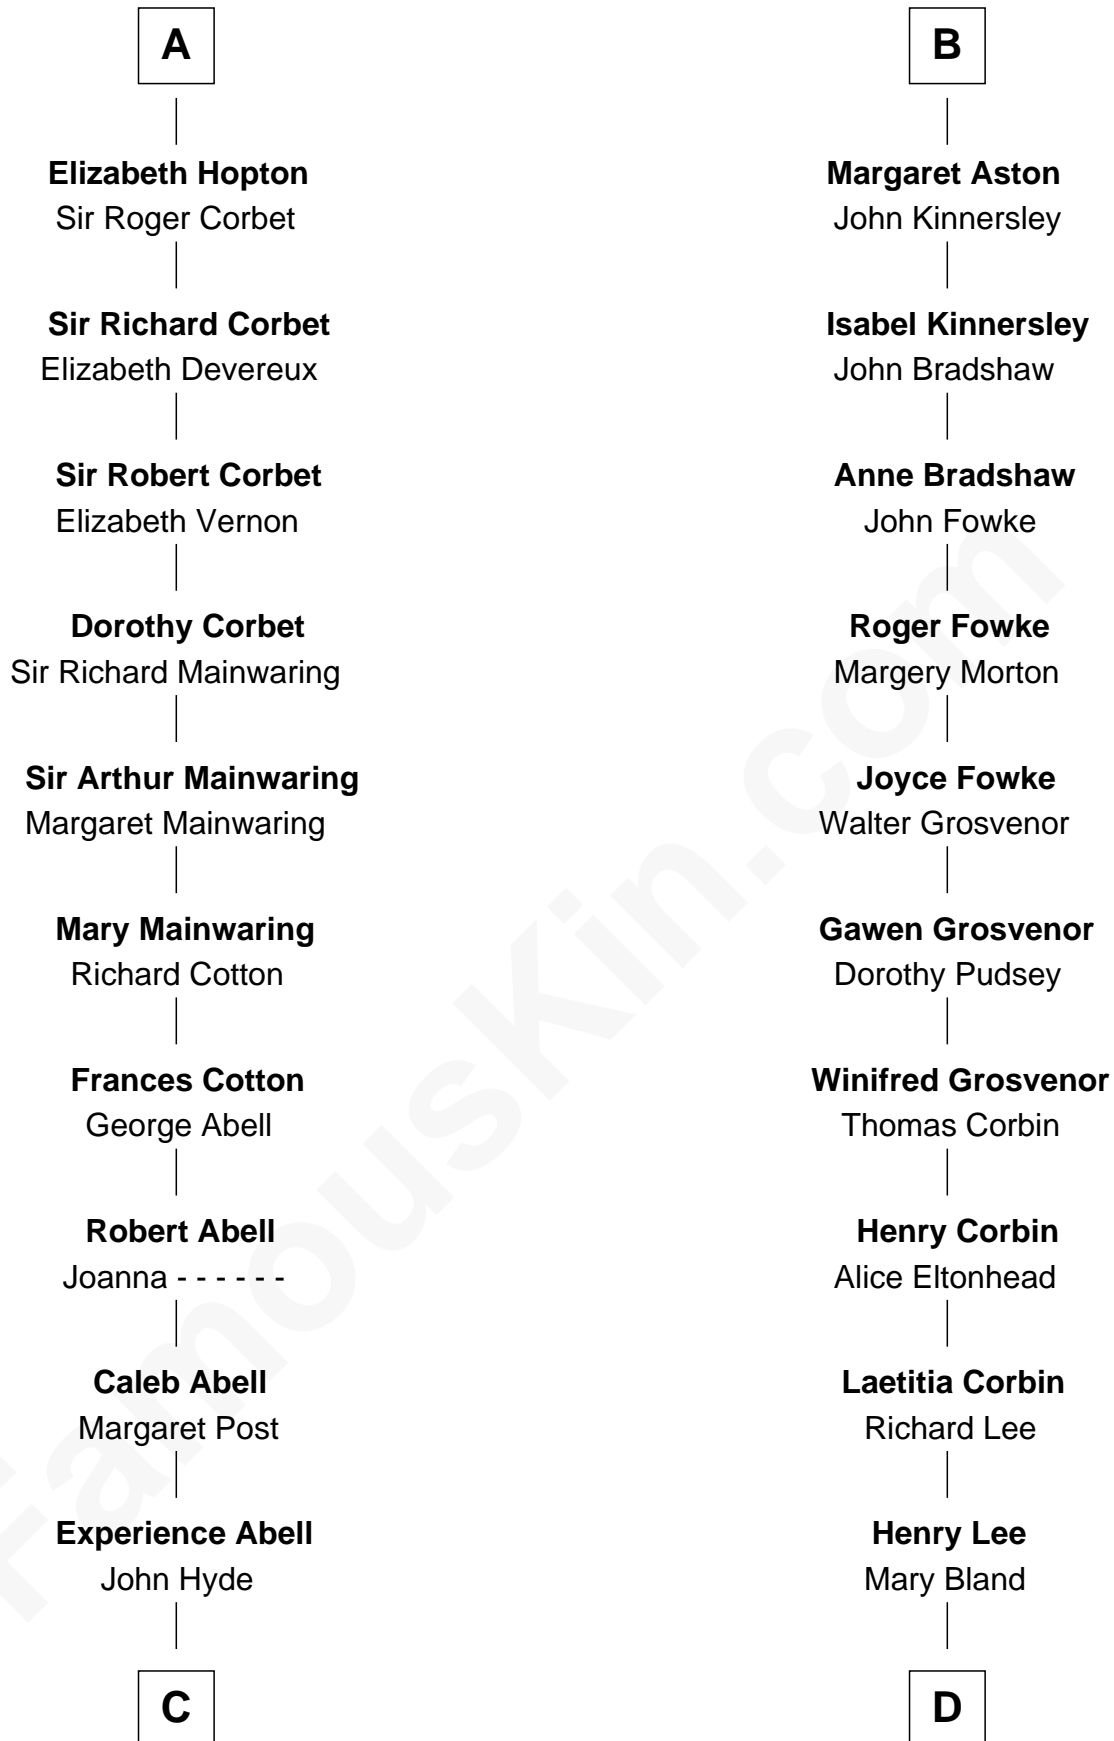

### Grover Cleveland

22nd and 24th U.S. President

19th cousin 2 times removed of

### General Robert E. Lee

Confederate Army - U.S. Civil War

**John de Botetourte**

Maud FitzThomas

**C**

**James Hyde**  
Sarah Marshall

**Abiah Hyde**  
Aaron Cleveland

**William Cleveland**  
Margaret Falley

**Rev. Richard Falley Cleveland**  
Ann Neal

**Grover Cleveland**  
*22nd and 24th U.S. President*

**D**

**Col. Henry Lee**  
Lucy Grymes

**Maj. Gen. Henry Lee**  
Anne Hill Carter

**General Robert E. Lee**  
*Confederate Army - U.S. Civil War*