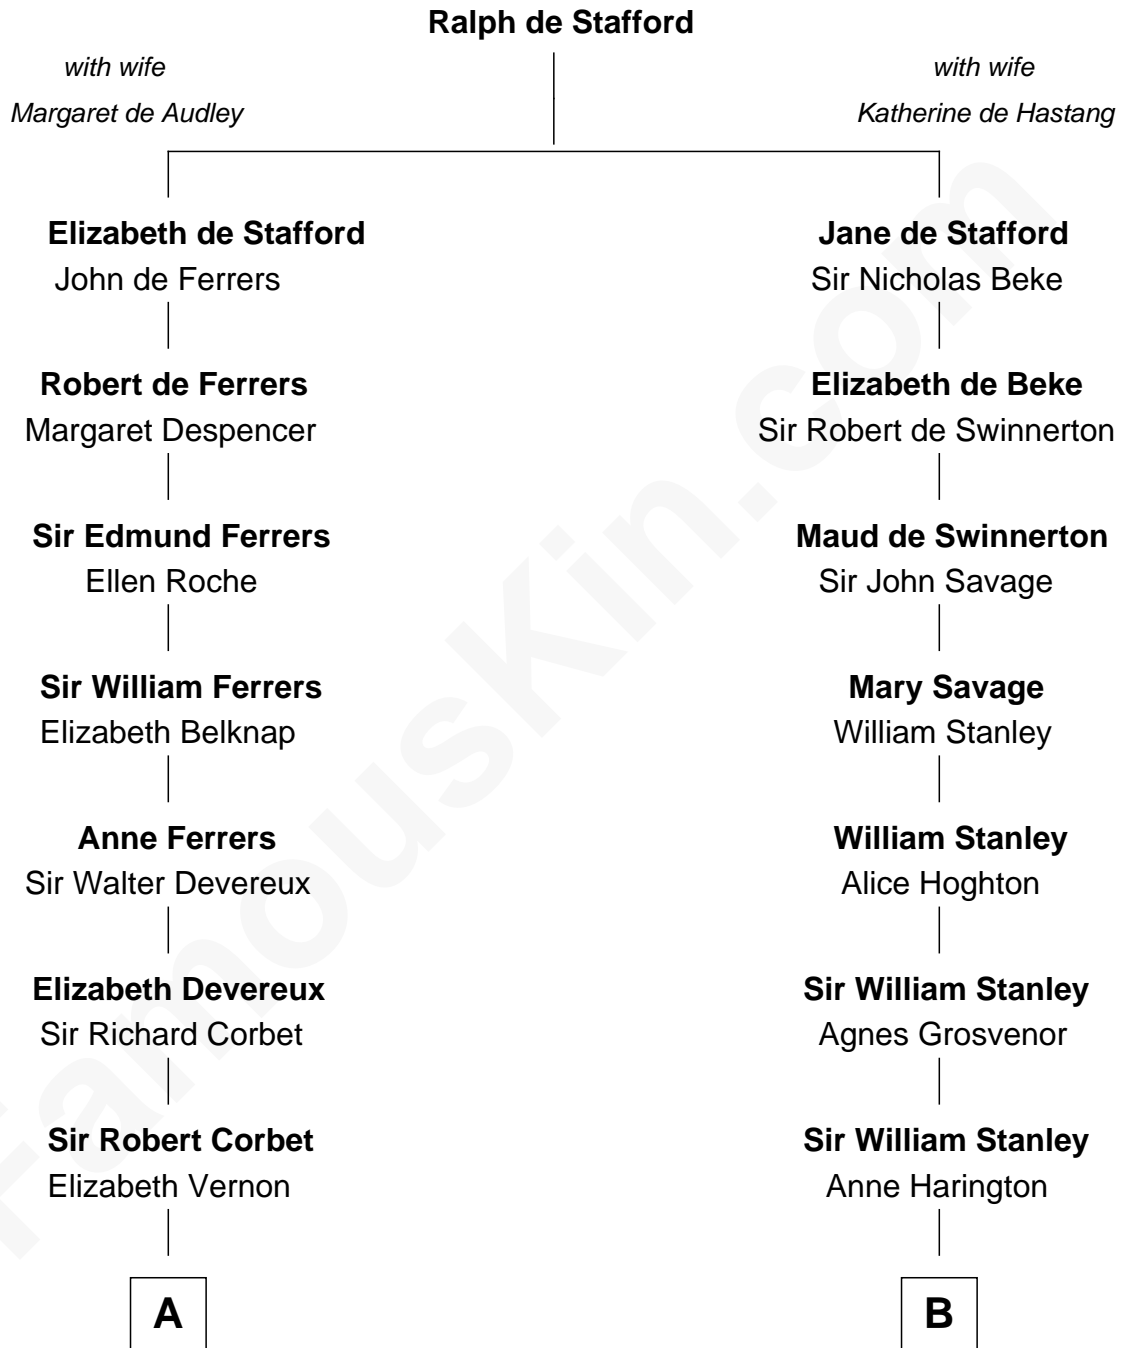

FamousKin.com

Relationship Chart of

Grover Cleveland

22nd and 24th U.S. President

15th cousin 3 times removed of

General Robert E. Lee

Confederate Army - U.S. Civil War