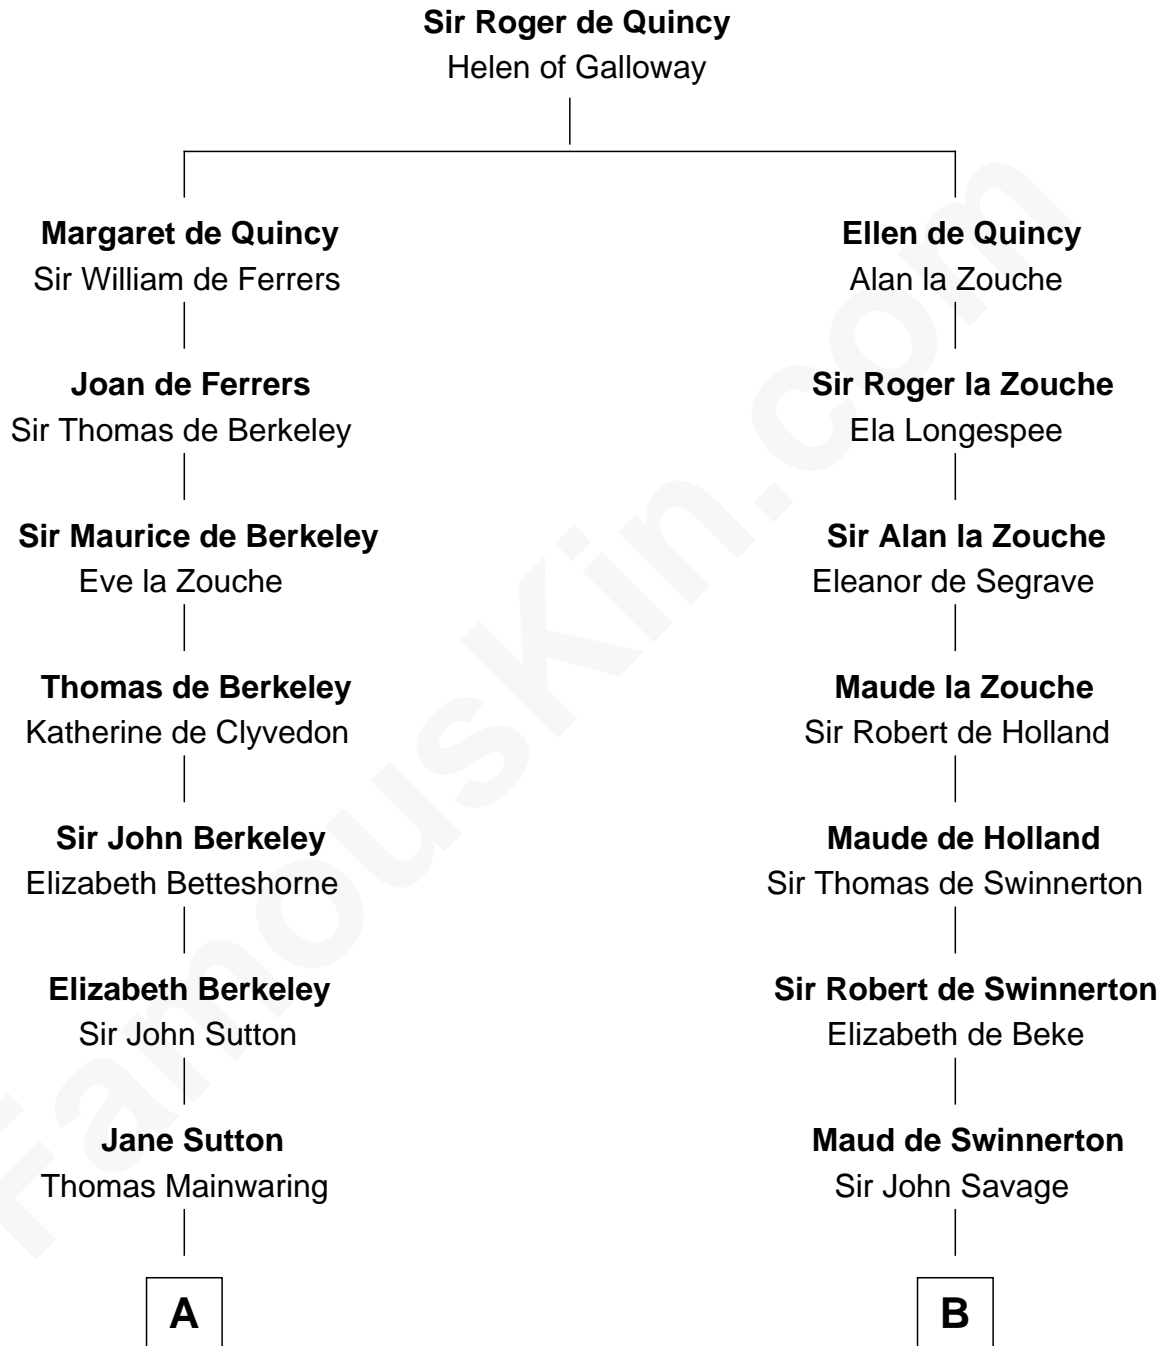

FamousKin.com

Relationship Chart of

Grover Cleveland

22nd and 24th U.S. President

18th cousin 1 time removed of

General Robert E. Lee

Confederate Army - U.S. Civil War