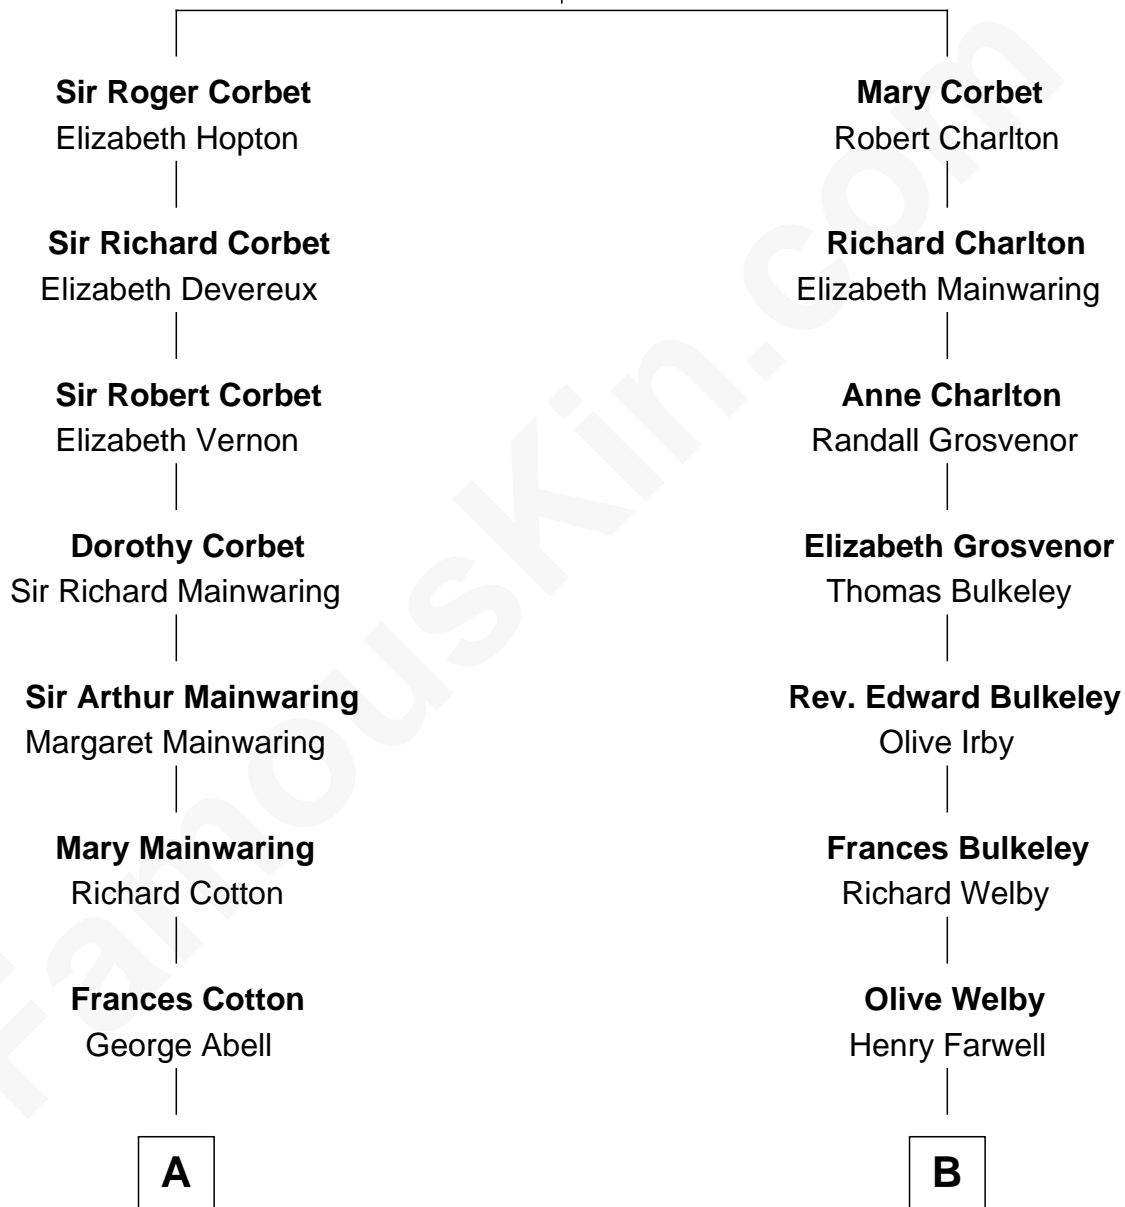

## Relationship Chart of

### Grover Cleveland

22nd and 24th U.S. President

14th cousin 4 times removed of

**Linda Hamilton**

TV and Movie Actress

**Sir Robert Corbet**

Margaret - - - - -

C

**Barbara Kyle Holt**  
Dr. Carroll Stanford Hamilton

**Linda Hamilton**  
*TV and Movie Actress*

FamousKin.com