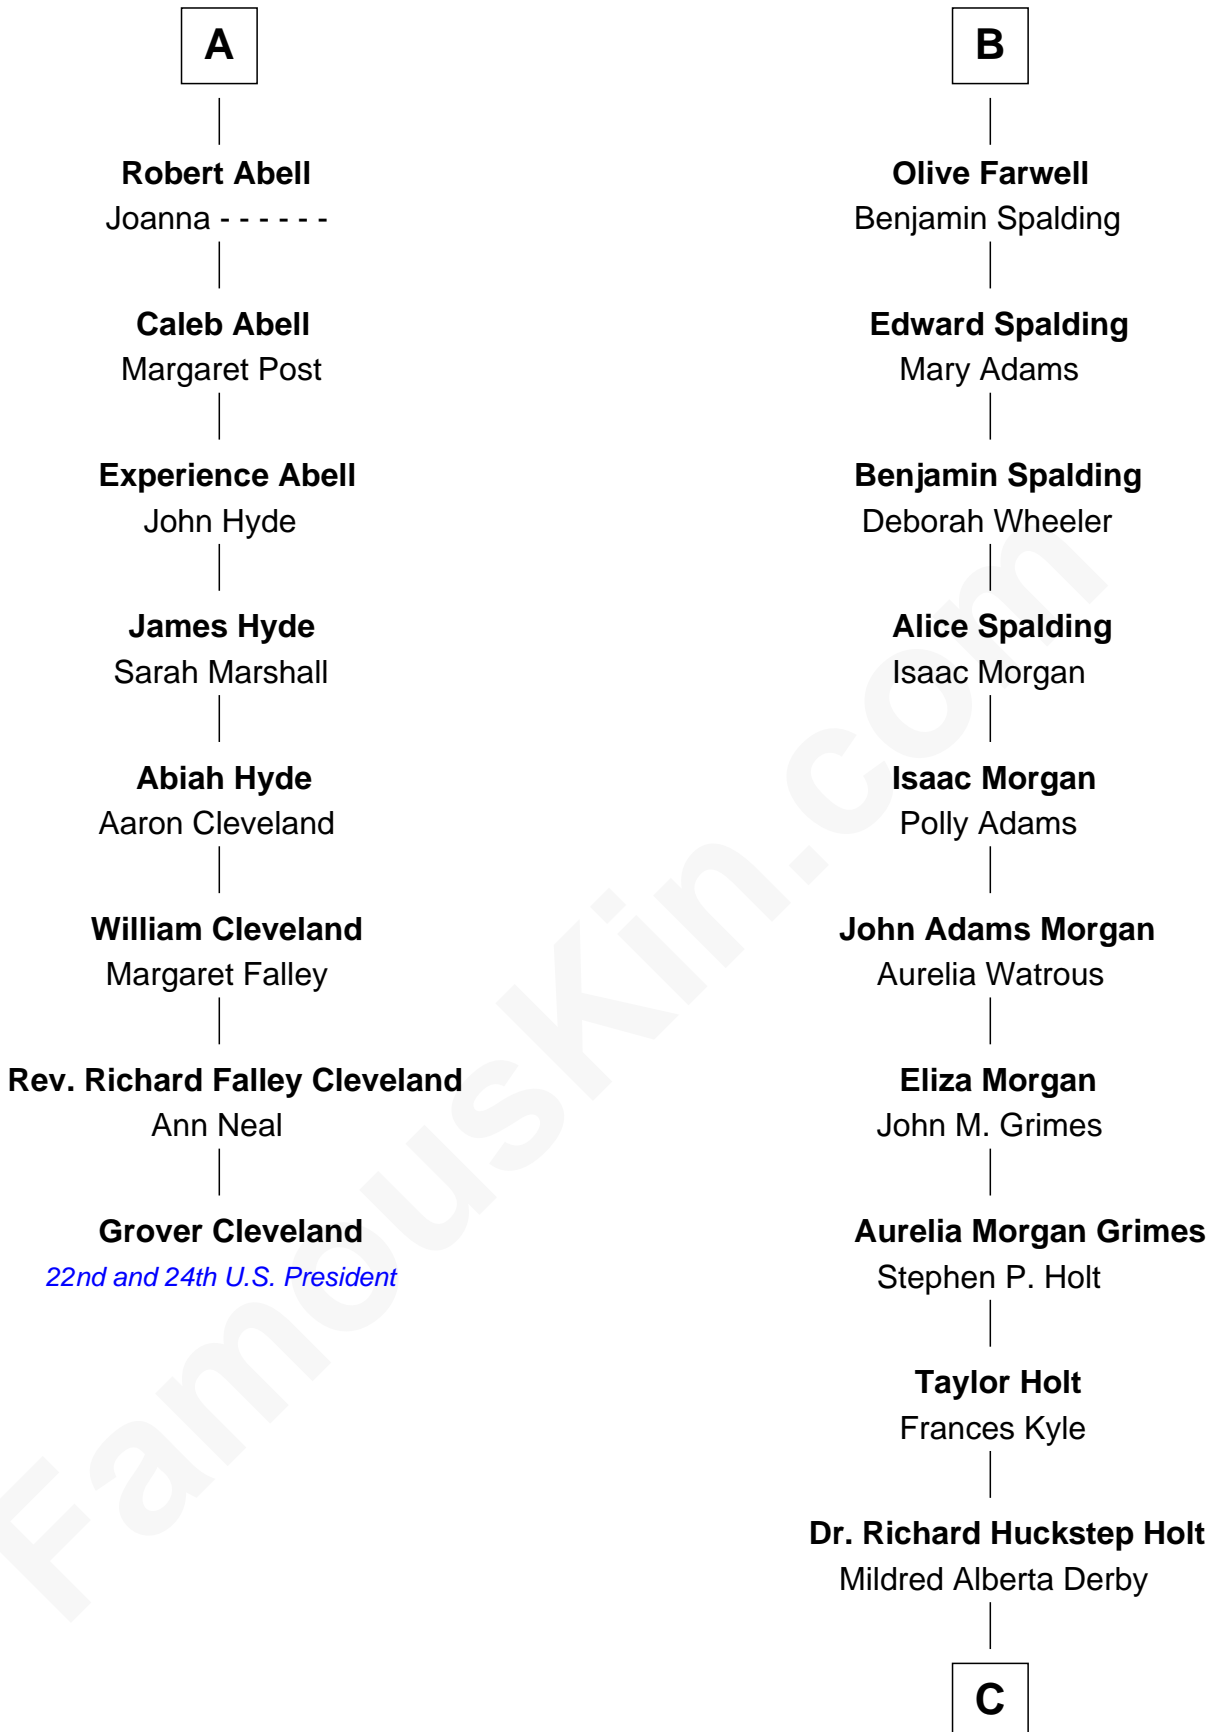

## Relationship Chart of

### Grover Cleveland

22nd and 24th U.S. President

14th cousin 4 times removed of

**Linda Hamilton**

TV and Movie Actress

**Sir Robert Corbet**

Margaret - - - - -

C

**Barbara Kyle Holt**  
Dr. Carroll Stanford Hamilton

**Linda Hamilton**  
*TV and Movie Actress*

FamousKin.com