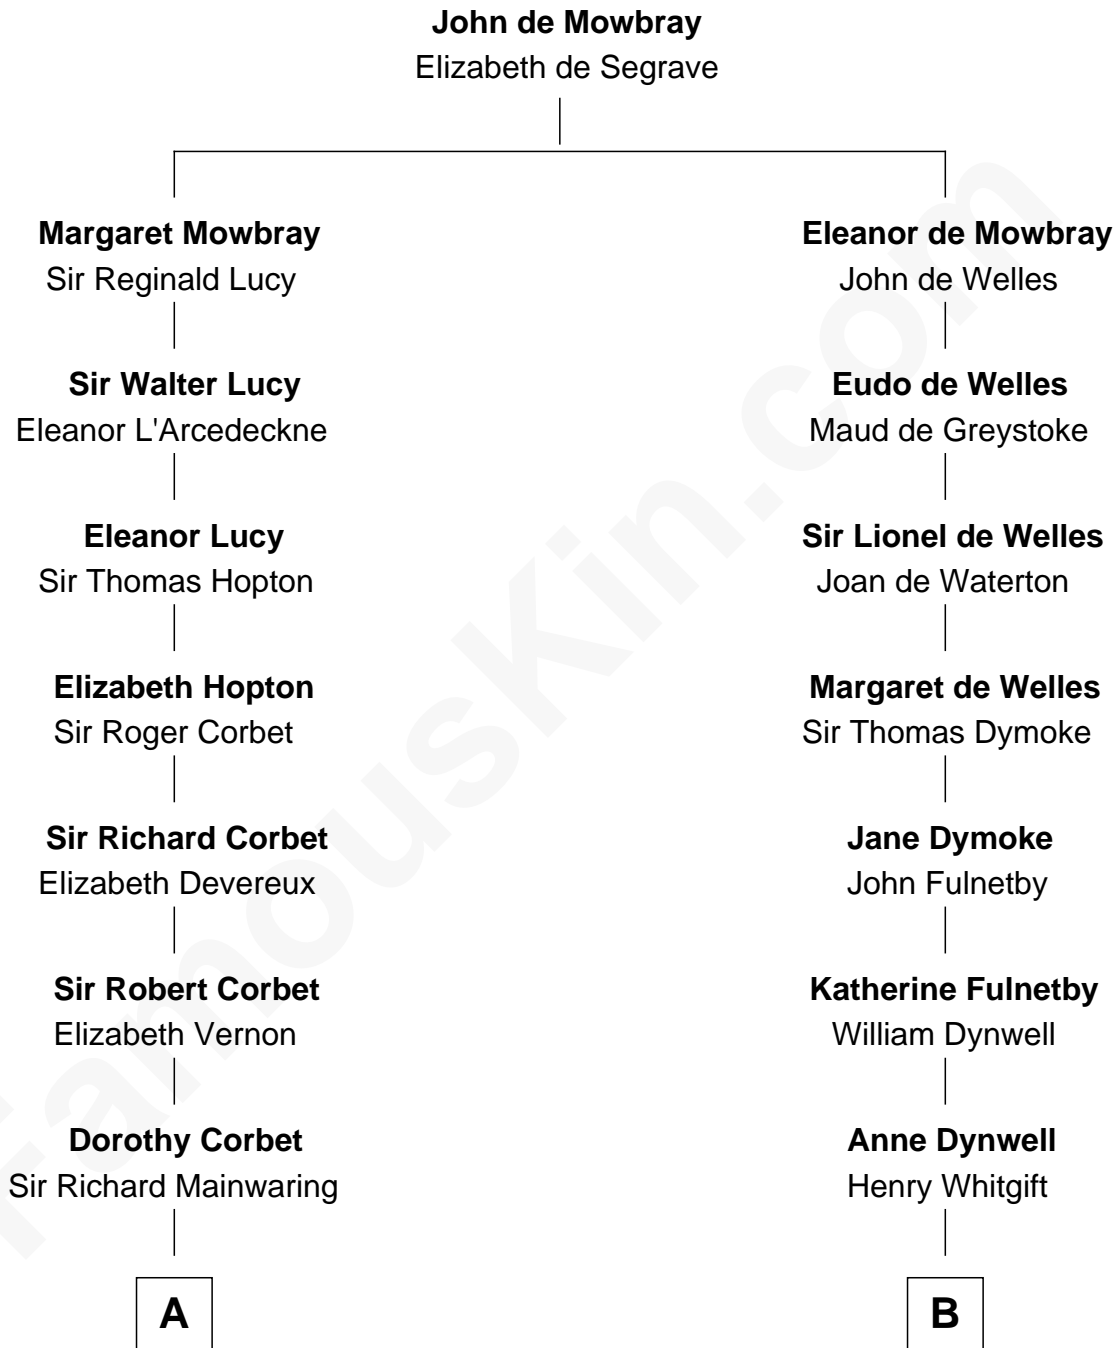

FamousKin.com

Relationship Chart of

Grover Cleveland

22nd and 24th U.S. President

17th cousin 3 times removed of

Linda Hamilton

TV and Movie Actress

C

Taylor Holt
Frances Kyle

Dr. Richard Huckstep Holt
Mildred Alberta Derby

Barbara Kyle Holt
Dr. Carroll Stanford Hamilton

Linda Hamilton
TV and Movie Actress