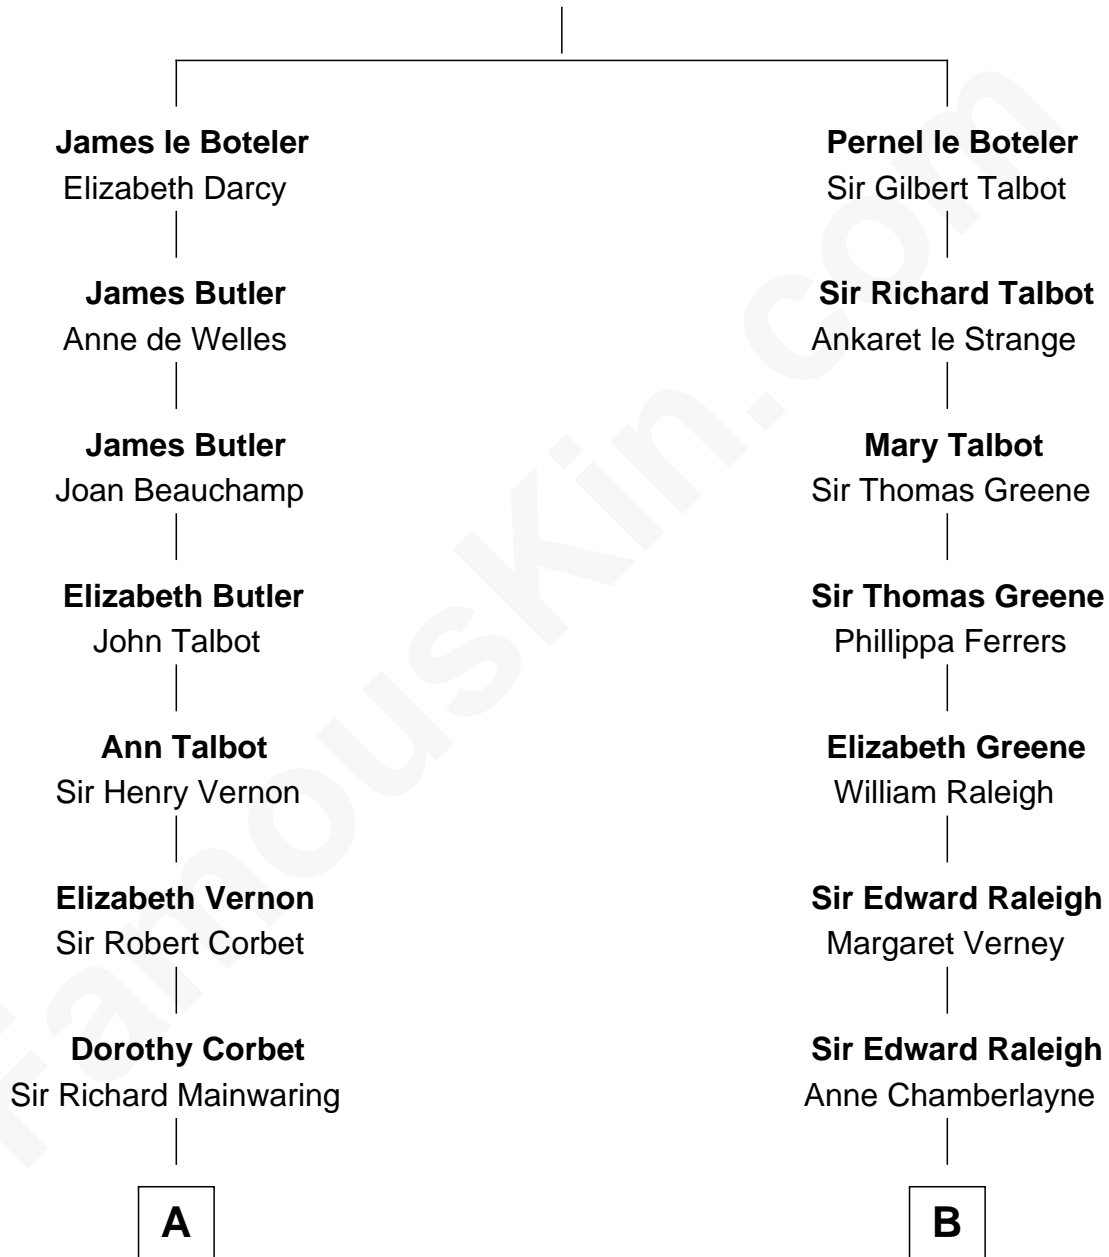

## Relationship Chart of

### Grover Cleveland

22nd and 24th U.S. President

17th cousin 3 times removed of

**Amelia Earhart**

Aviation Pioneer

**Sir James le Boteler**

Eleanor de Bohun

**C**

**Isaac Otis**

Caroline Abigail Curtis

**Alfred Gideon Otis**

Amelia Josephine Harres

**Amelia Otis**

Edwin Stanton Earhart

**Amelia Earhart**

*Aviation Pioneer*