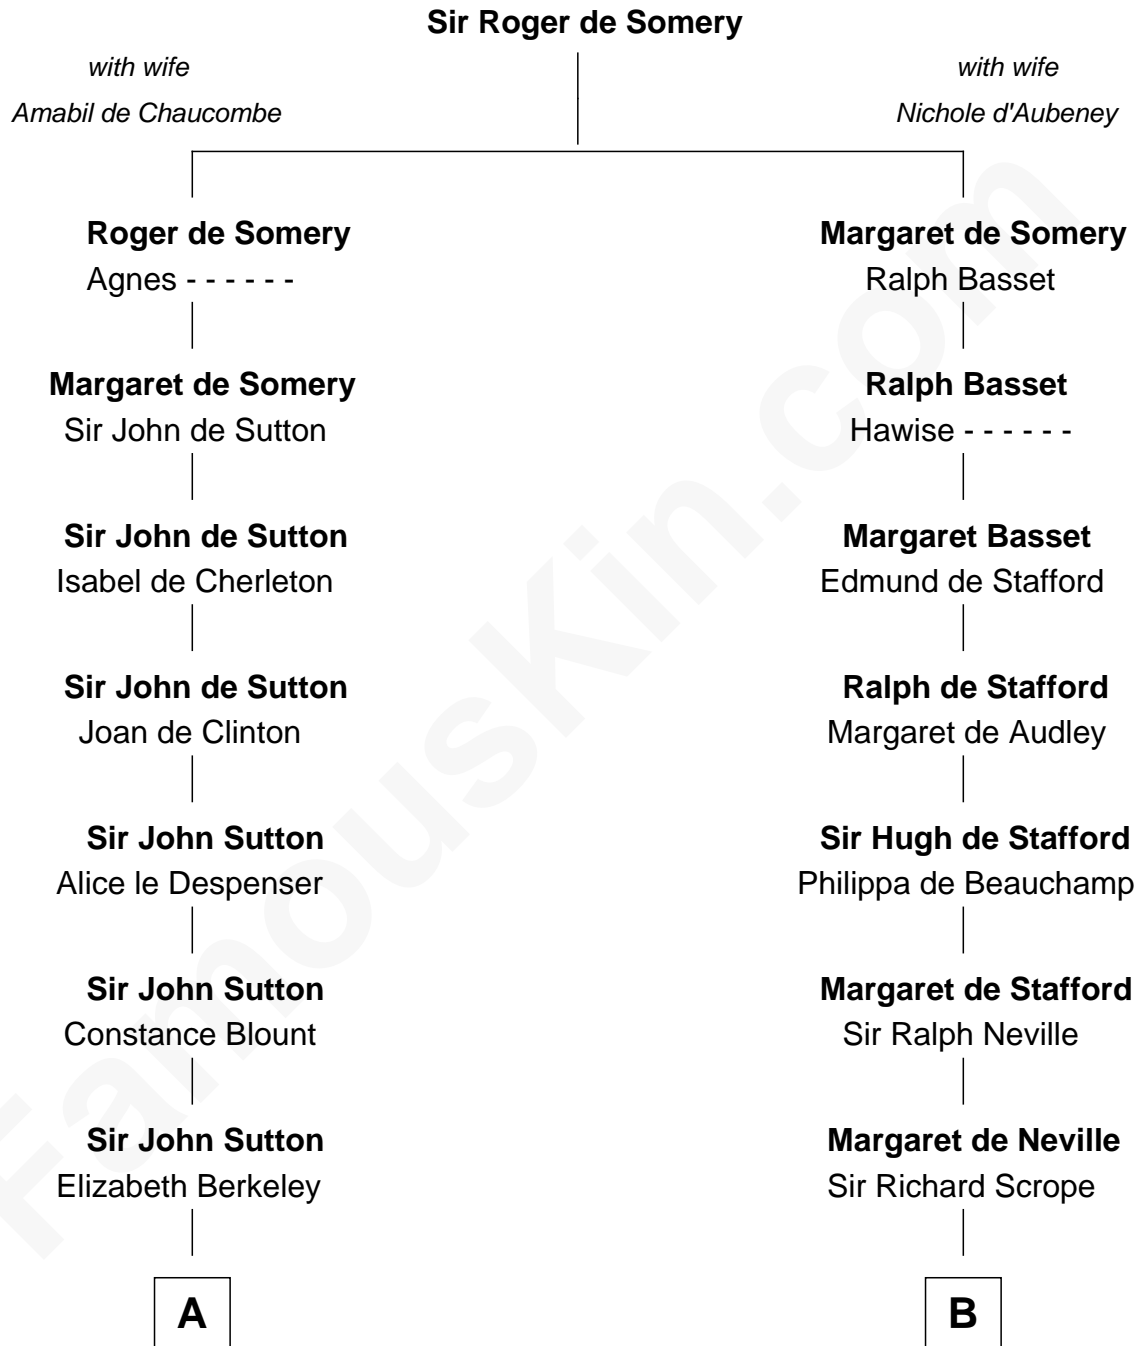

# FamousKin.com Relationship Chart of

**Grover Cleveland**

*22nd and 24th U.S. President*

18th cousin 1 time removed of

**William Henry Harrison**

*9th U.S. President*

FamousKin.com