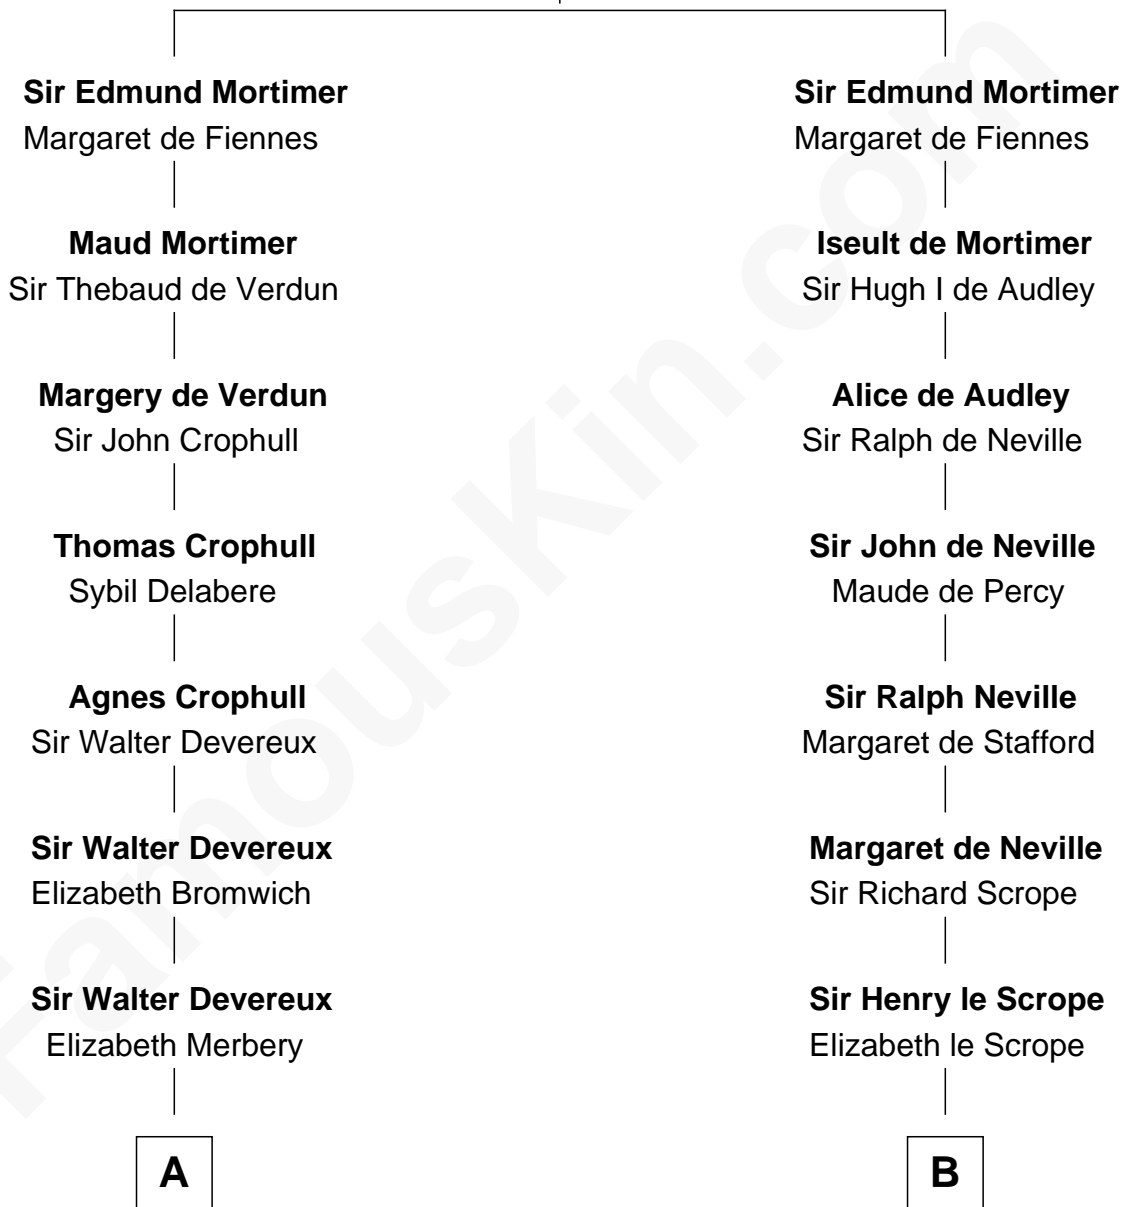

FamousKin.com
Relationship Chart of
Grover Cleveland

22nd and 24th U.S. President

17th cousin 4 times removed of

William Henry Harrison

9th U.S. President

Roger Mortimer
Maud de Braose

C

James Hyde
Sarah Marshall

Abiah Hyde
Aaron Cleveland

William Cleveland
Margaret Falley

Rev. Richard Falley Cleveland
Ann Neal

Grover Cleveland
22nd and 24th U.S. President

FamousKin.com