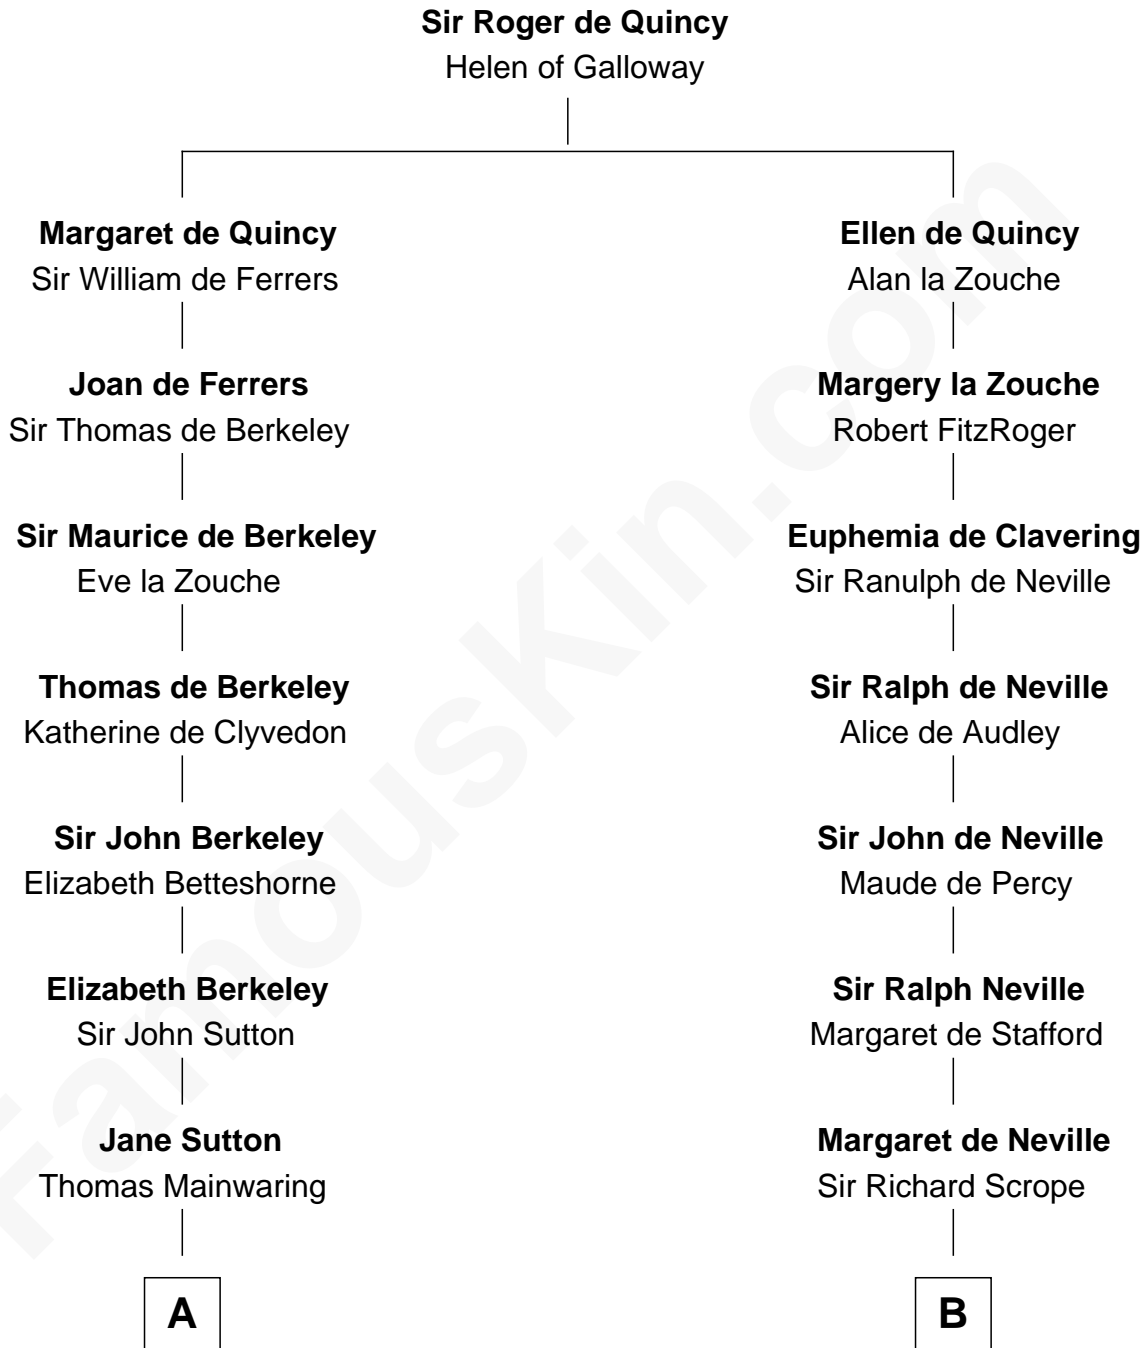

# FamousKin.com Relationship Chart of

**Grover Cleveland**  
22nd and 24th U.S. President

18th cousin of

**William Henry Harrison**  
9th U.S. President

FamousKin.com