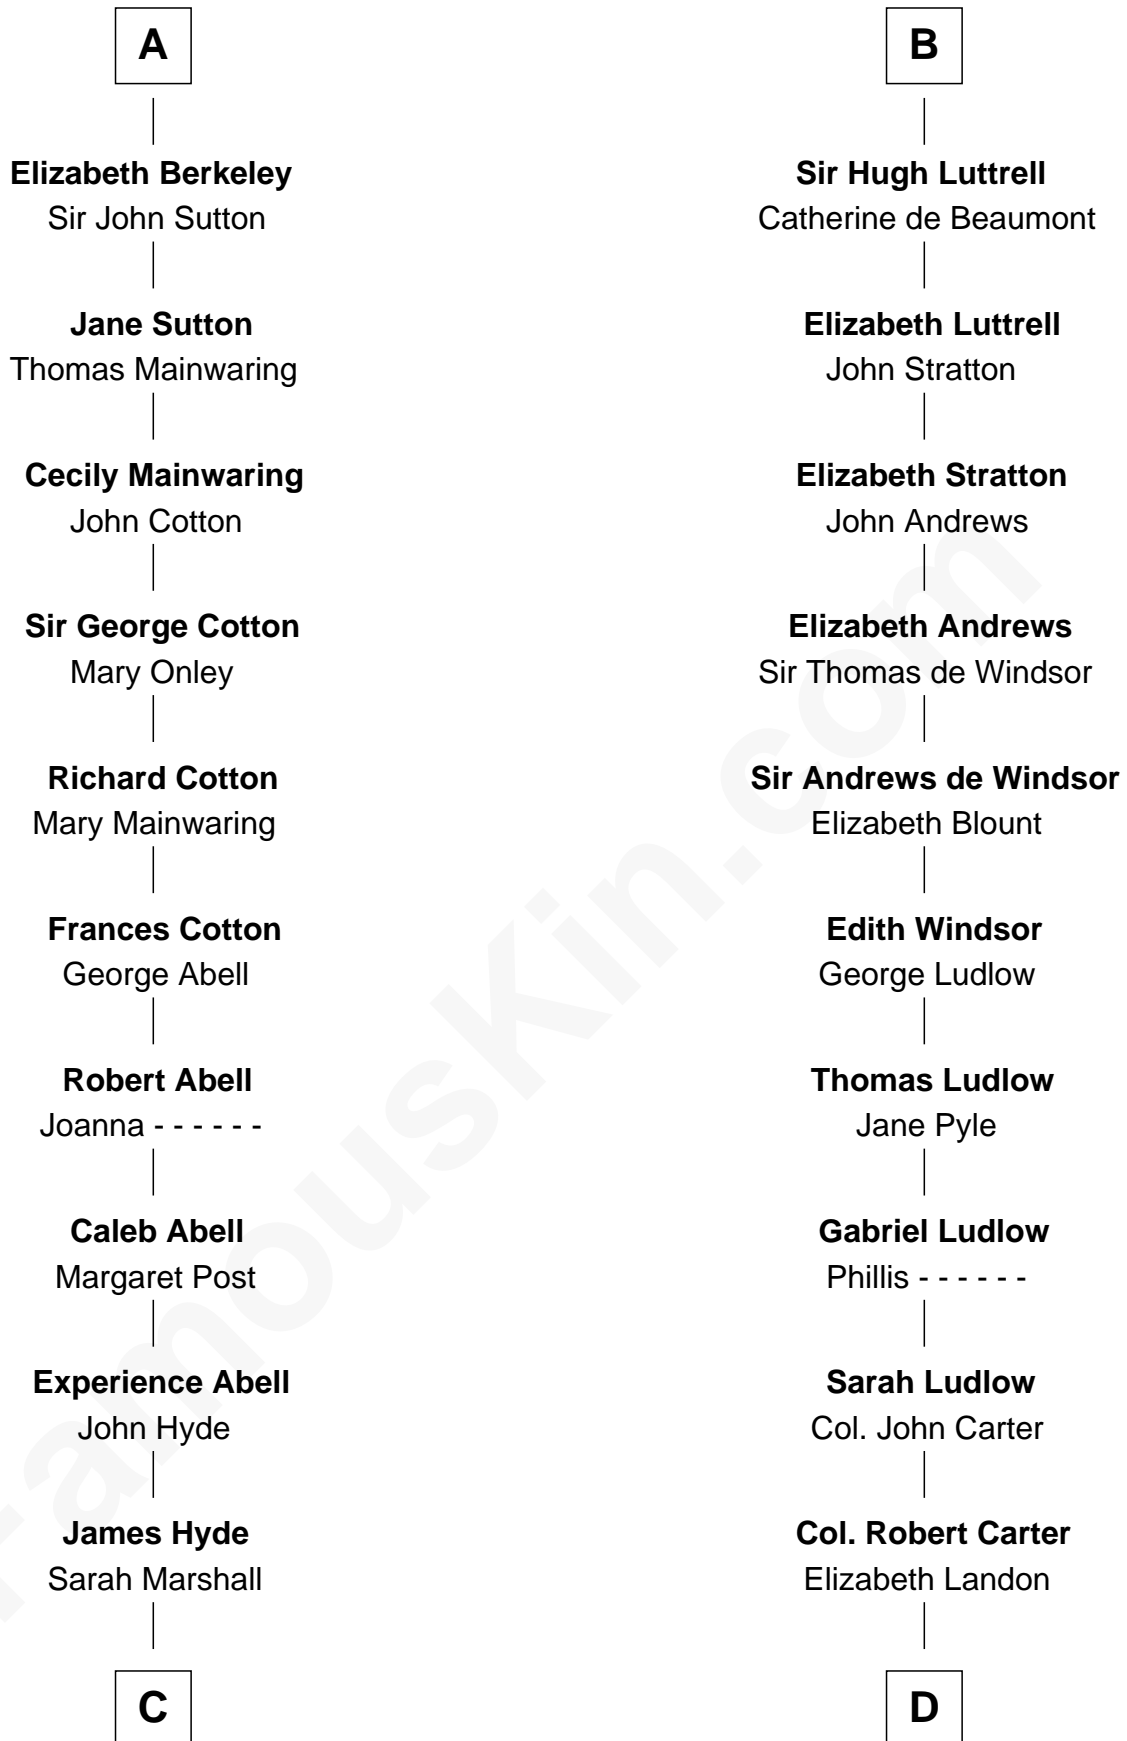

FamousKin.com
Relationship Chart of
Grover Cleveland

22nd and 24th U.S. President

19th cousin 1 time removed of

William Henry Harrison

9th U.S. President

John FitzGilbert
 Sybilla of Salisbury

C

Abiah Hyde
Aaron Cleveland

William Cleveland
Margaret Falley

Rev. Richard Falley Cleveland
Ann Neal

Grover Cleveland
22nd and 24th U.S. President

D

Anne Carter
Benjamin Harrison

Benjamin Harrison
Elizabeth Bassett

William Henry Harrison
9th U.S. President