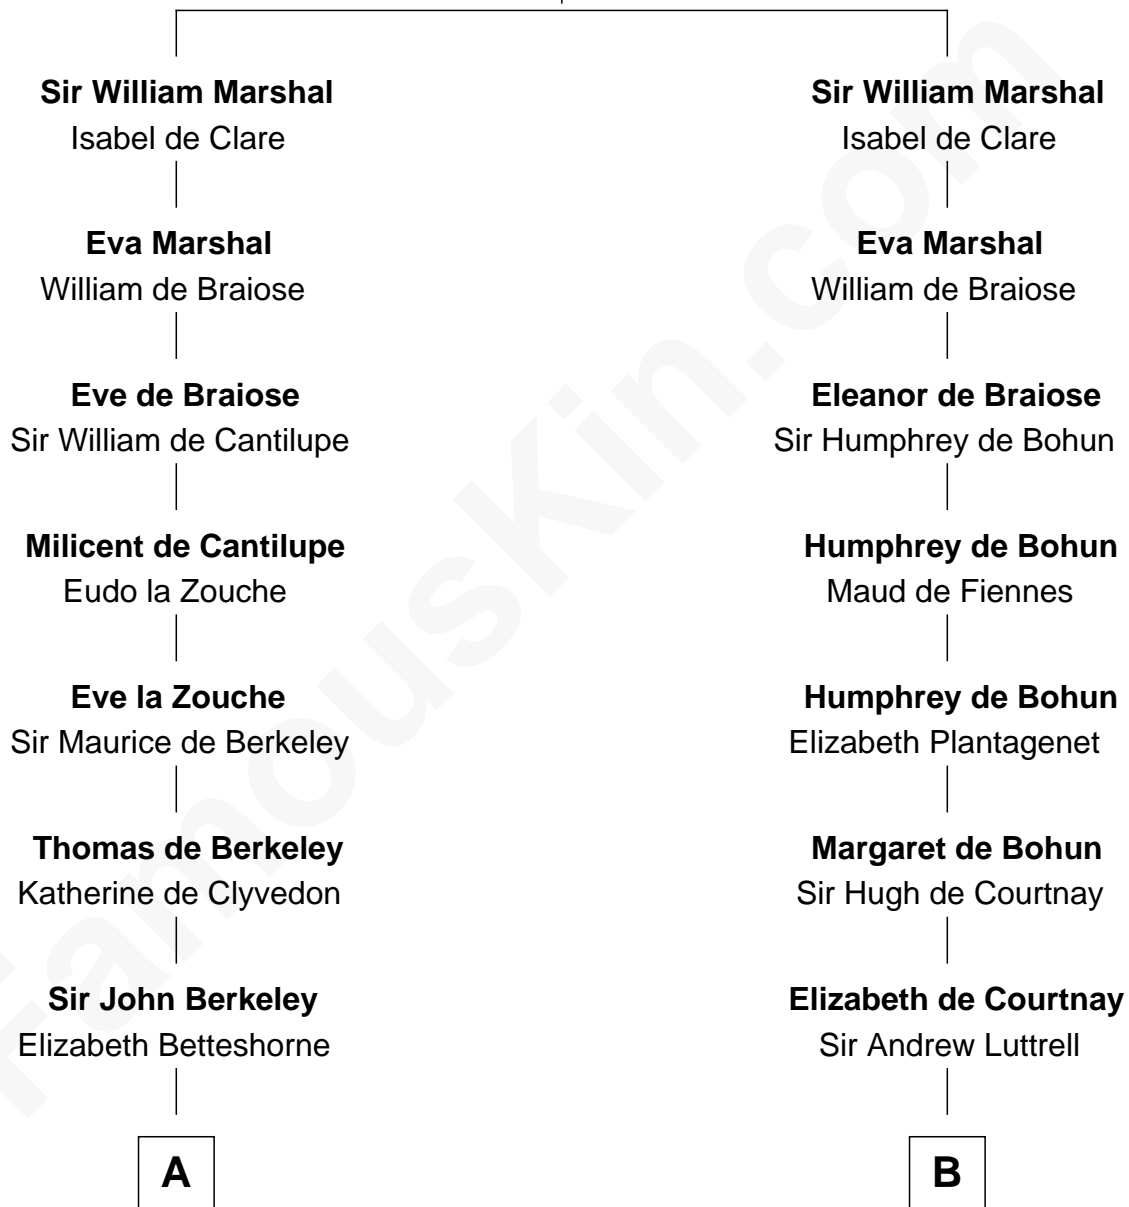

FamousKin.com
Relationship Chart of
Grover Cleveland

22nd and 24th U.S. President

19th cousin 1 time removed of

William Henry Harrison

9th U.S. President

John FitzGilbert
 Sybilla of Salisbury

C

Abiah Hyde
Aaron Cleveland

William Cleveland
Margaret Falley

Rev. Richard Falley Cleveland
Ann Neal

Grover Cleveland
22nd and 24th U.S. President

D

Anne Carter
Benjamin Harrison

Benjamin Harrison
Elizabeth Bassett

William Henry Harrison
9th U.S. President