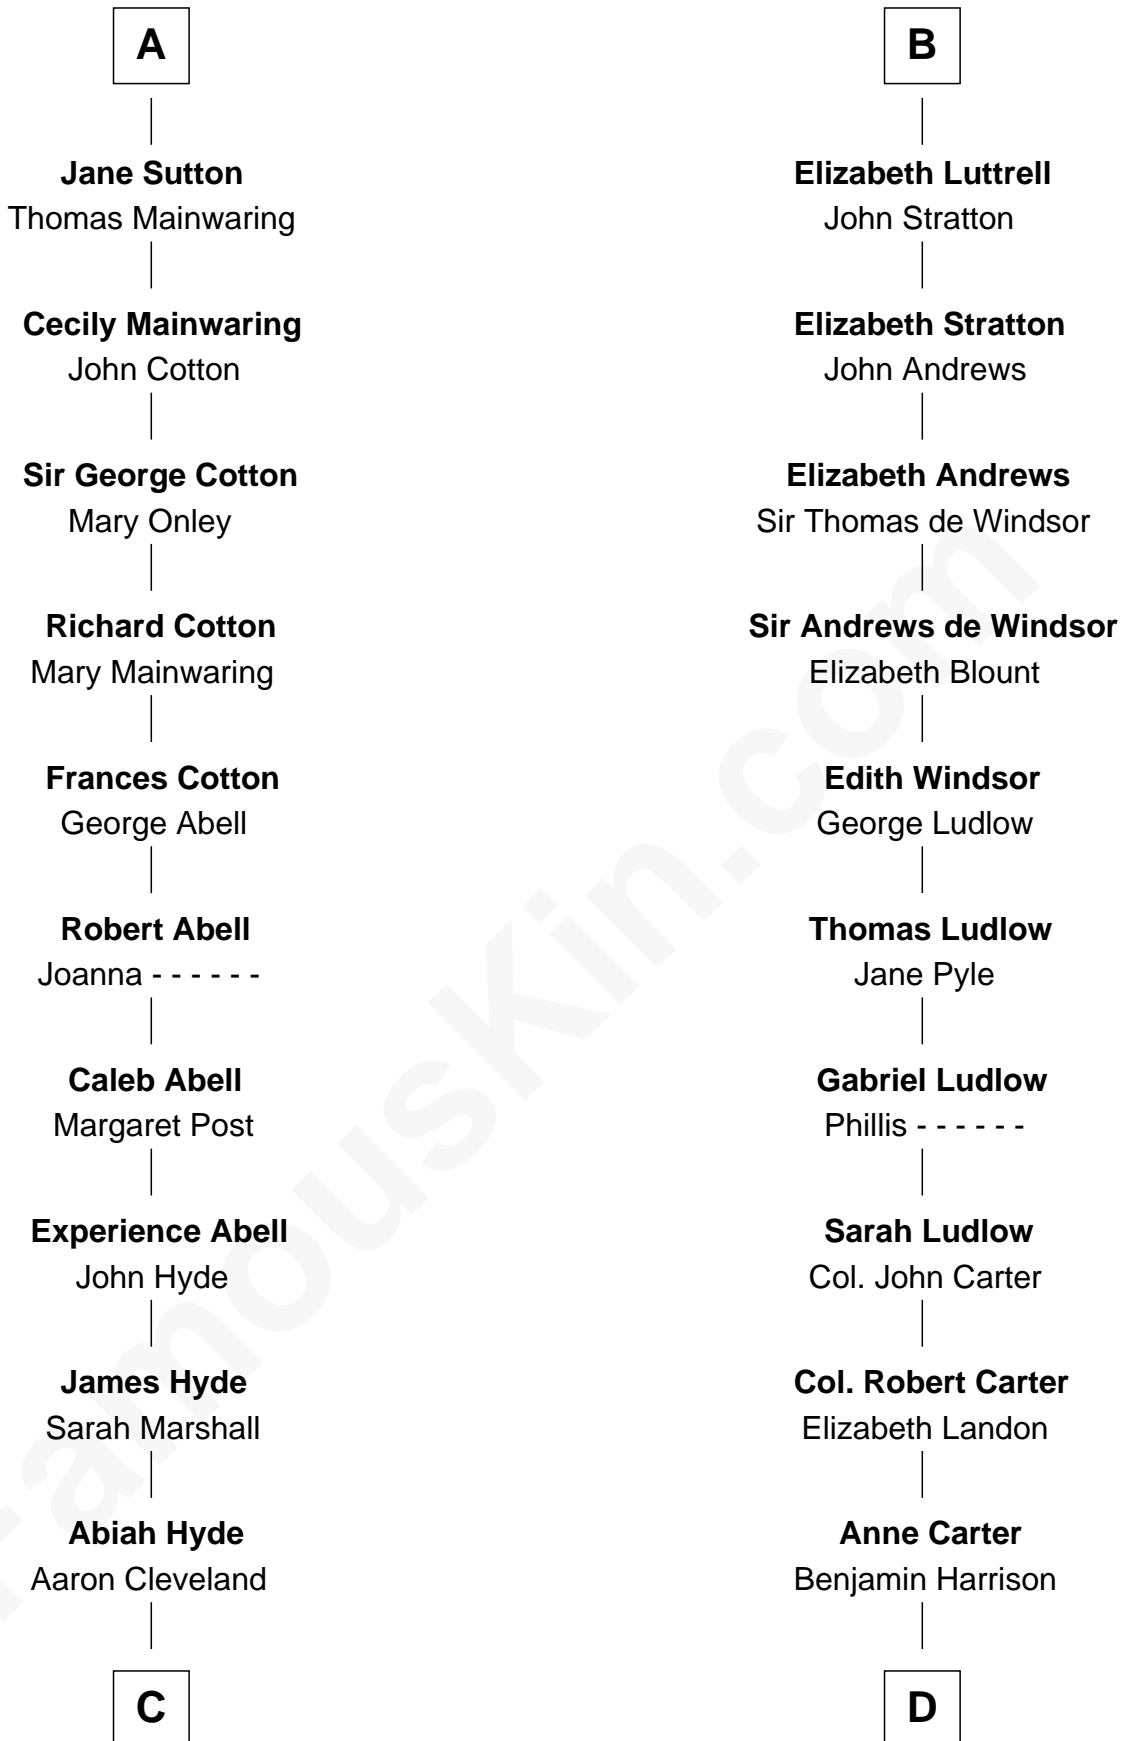

# FamousKin.com Relationship Chart of

**Grover Cleveland**

*22nd and 24th U.S. President*

18th cousin 1 time removed of

**William Henry Harrison**

*9th U.S. President*

**Reginald de Braiose**

FamousKin.com