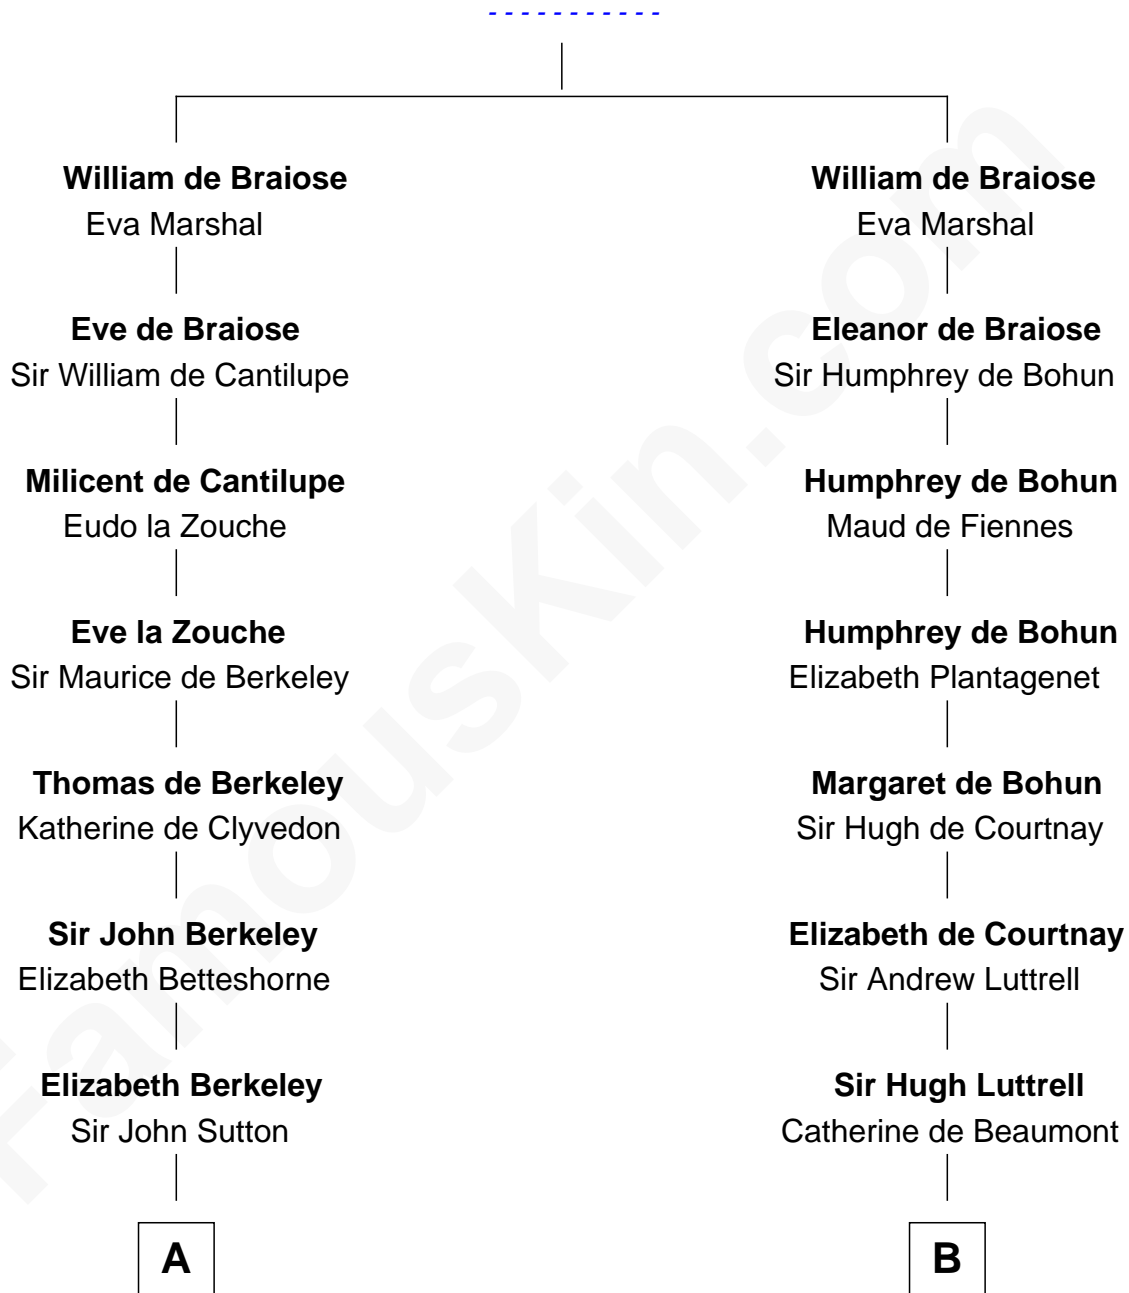

# FamousKin.com Relationship Chart of

**Grover Cleveland**

*22nd and 24th U.S. President*

18th cousin 1 time removed of

**William Henry Harrison**

*9th U.S. President*

**Reginald de Braiose**

FamousKin.com