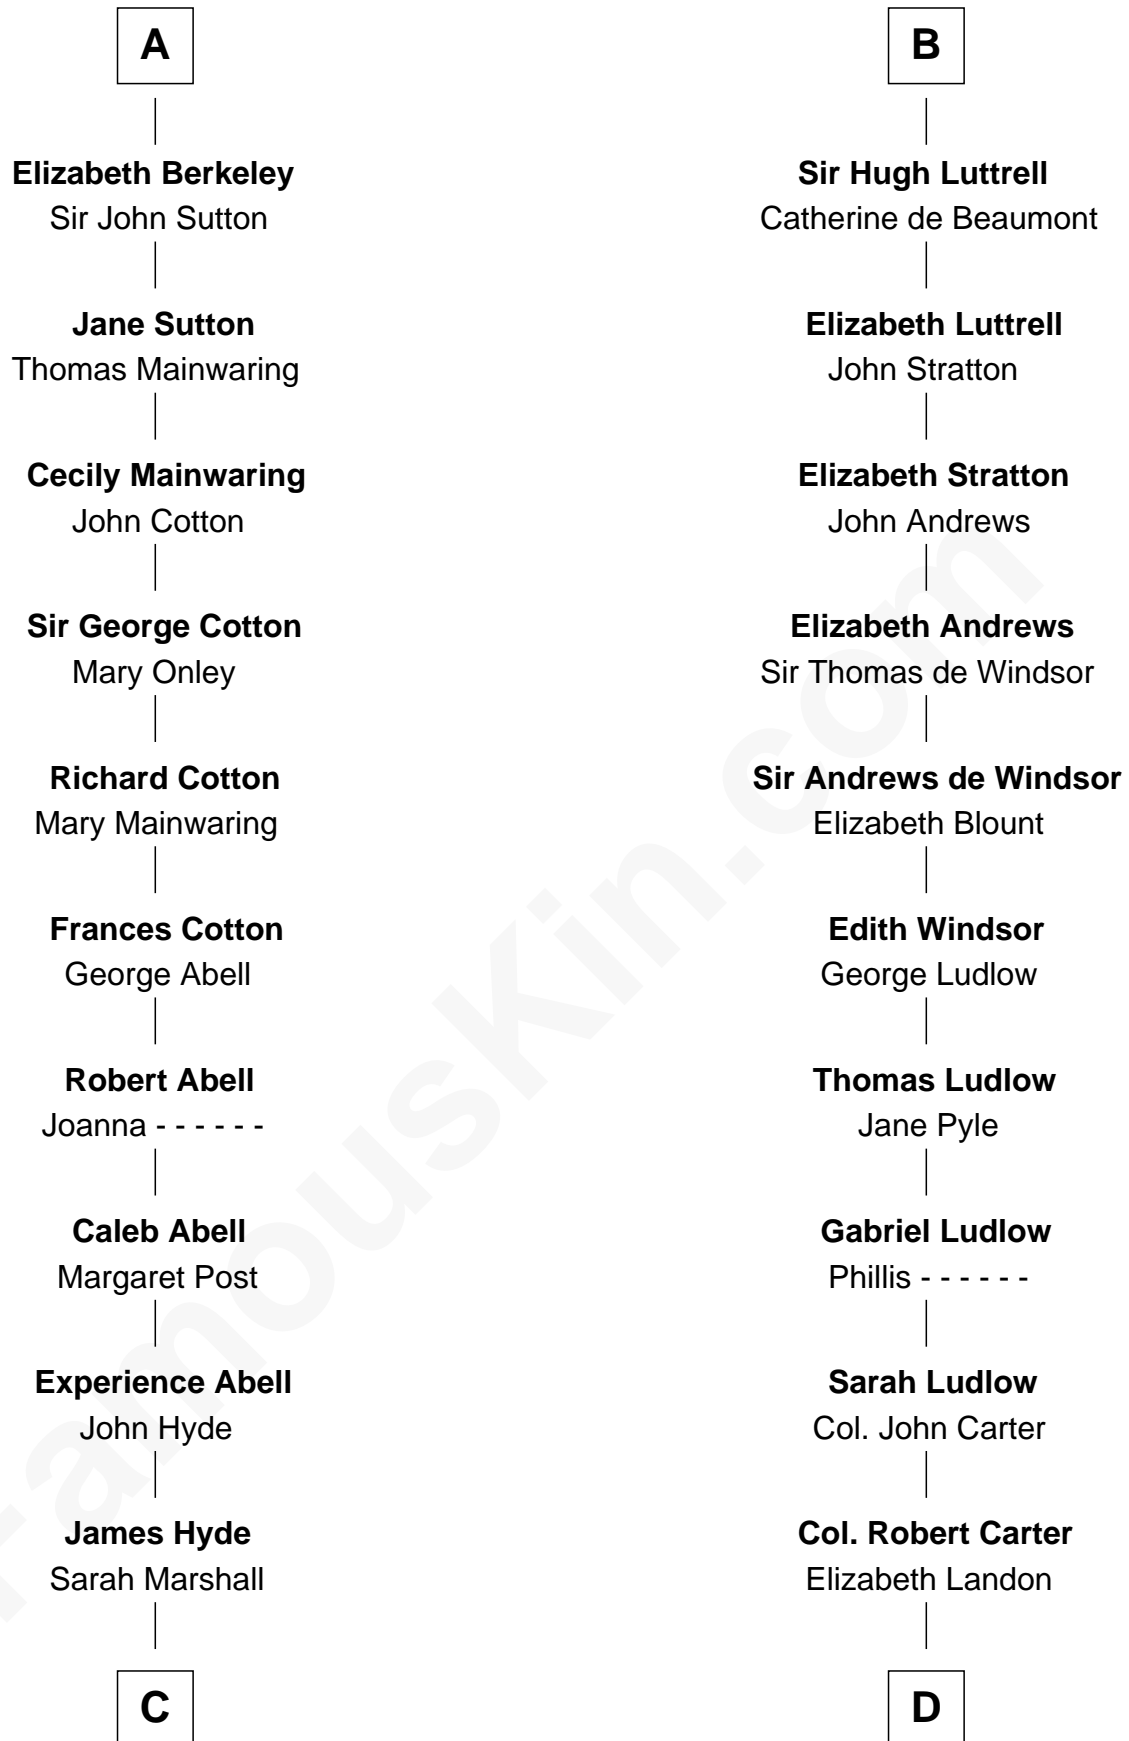

FamousKin.com

Relationship Chart of

Grover Cleveland

22nd and 24th U.S. President

20th cousin 1 time removed of

Benjamin Harrison

23rd U.S. President

Richard de Clare
Aoife MacMurrough

C

Abiah Hyde
Aaron Cleveland

William Cleveland
Margaret Falley

Rev. Richard Falley Cleveland
Ann Neal

Grover Cleveland
22nd and 24th U.S. President

D

Anne Carter
Benjamin Harrison

Benjamin Harrison
Elizabeth Bassett