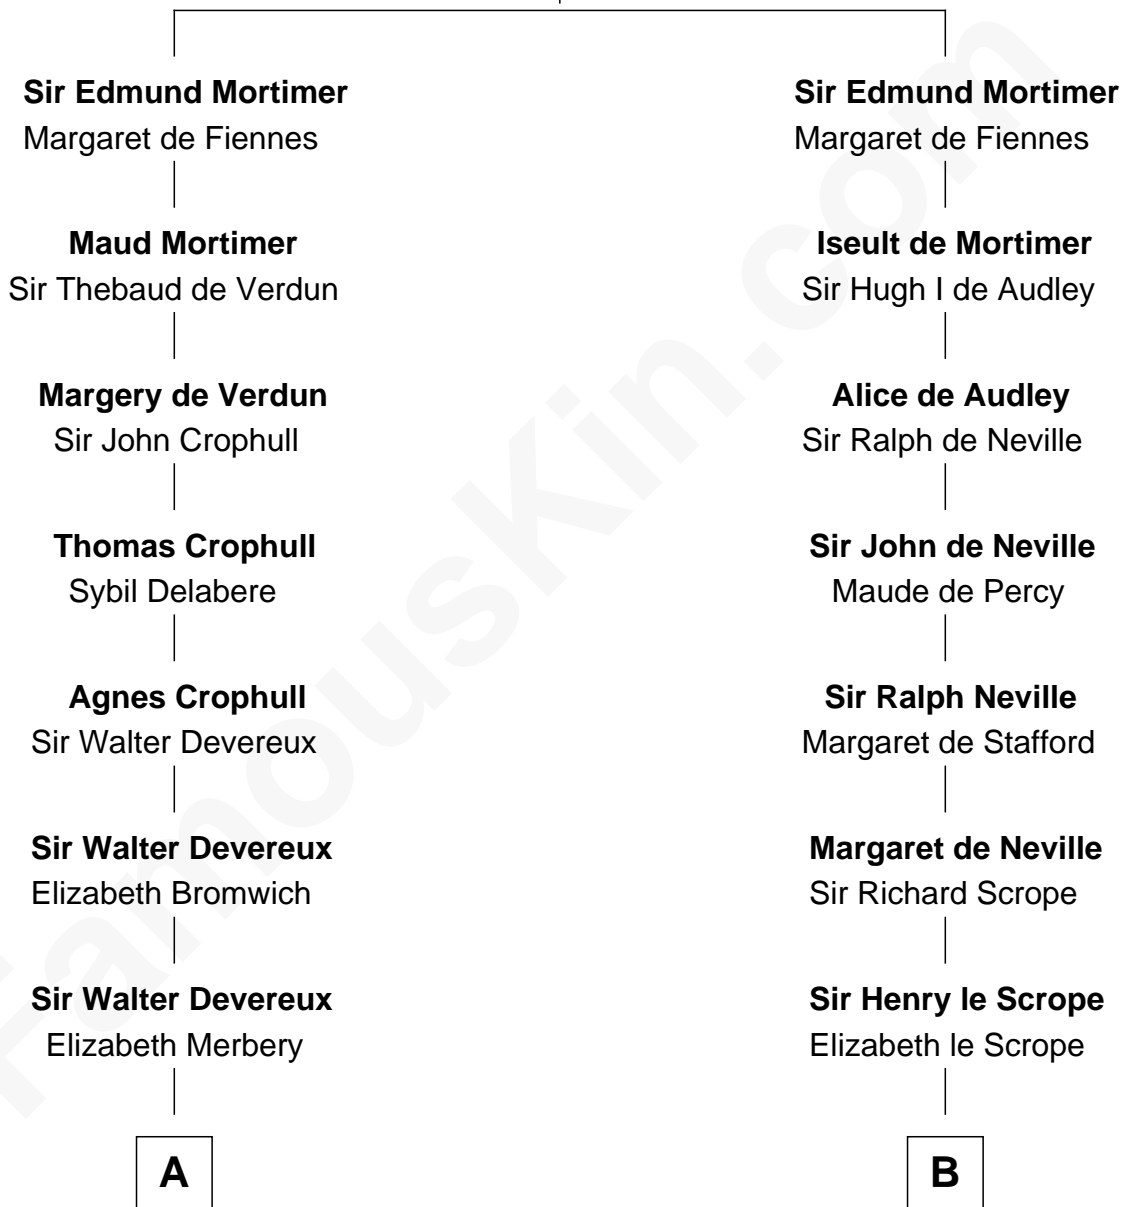

FamousKin.com

Relationship Chart of

Grover Cleveland

22nd and 24th U.S. President

19th cousin 2 times removed of

Benjamin Harrison

23rd U.S. President

Roger Mortimer
Maud de Braose

C

James Hyde
Sarah Marshall

Abiah Hyde
Aaron Cleveland

William Cleveland
Margaret Falley

Rev. Richard Falley Cleveland
Ann Neal

Grover Cleveland
22nd and 24th U.S. President

D

Gen. William Henry Harrison
Anna Tuthill Symmes