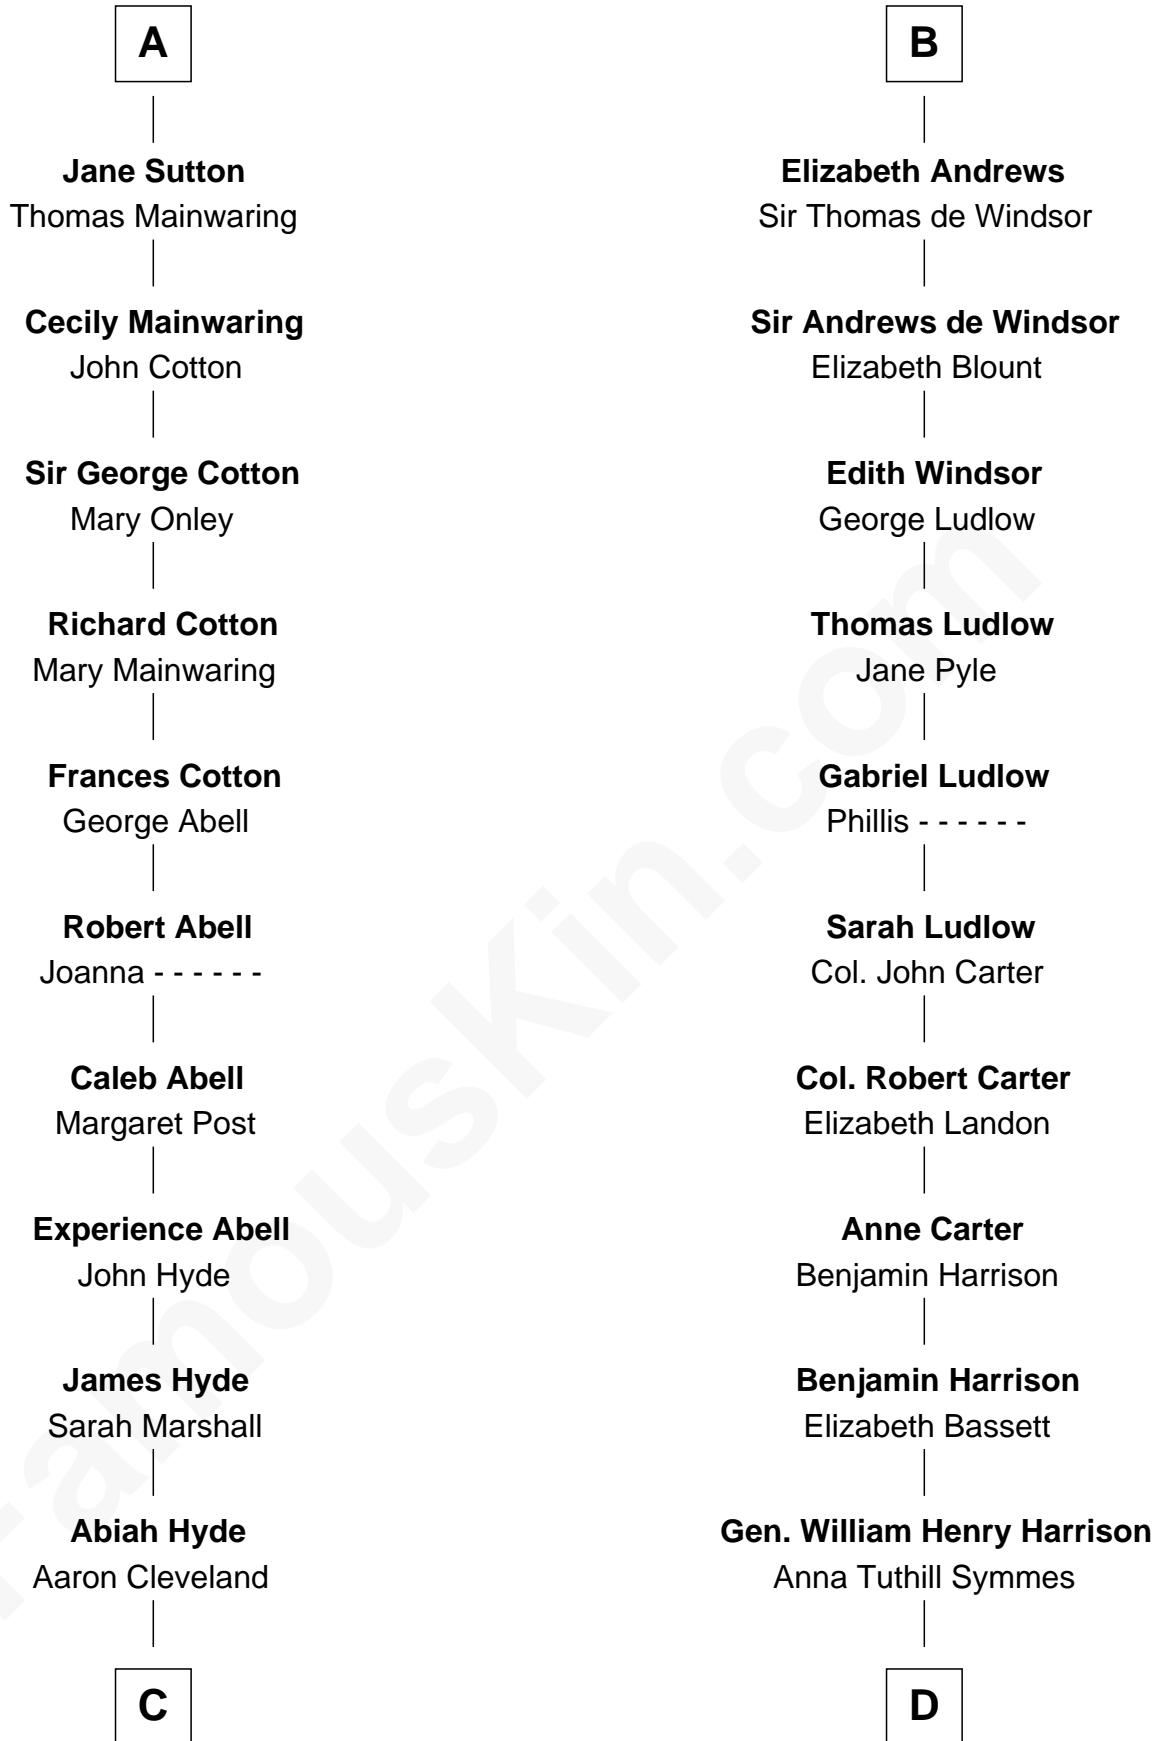

FamousKin.com Relationship Chart of

Grover Cleveland

22nd and 24th U.S. President

18th cousin 1 time removed of

Benjamin Harrison

23rd U.S. President

Sir Hugh le Despencer

Aveline Basset

Sir Hugh le Despencer

Isabella de Beauchamp

Sir Philip le Despencer

Margaret de Goushill

Sir Philip le Despencer

Joan de Cobham

Sir Philip le Despencer

Elizabeth - - - - -

Alice le Despenser

Sir John Sutton

Sir John Sutton

Constance Blount

Sir John Sutton

Elizabeth Berkeley

A

Eleanor le Despencer

Catherine de Beaumont

Elizabeth Luttrell

John Stratton

Elizabeth Stratton

John Andrews

B

FamousKin.com