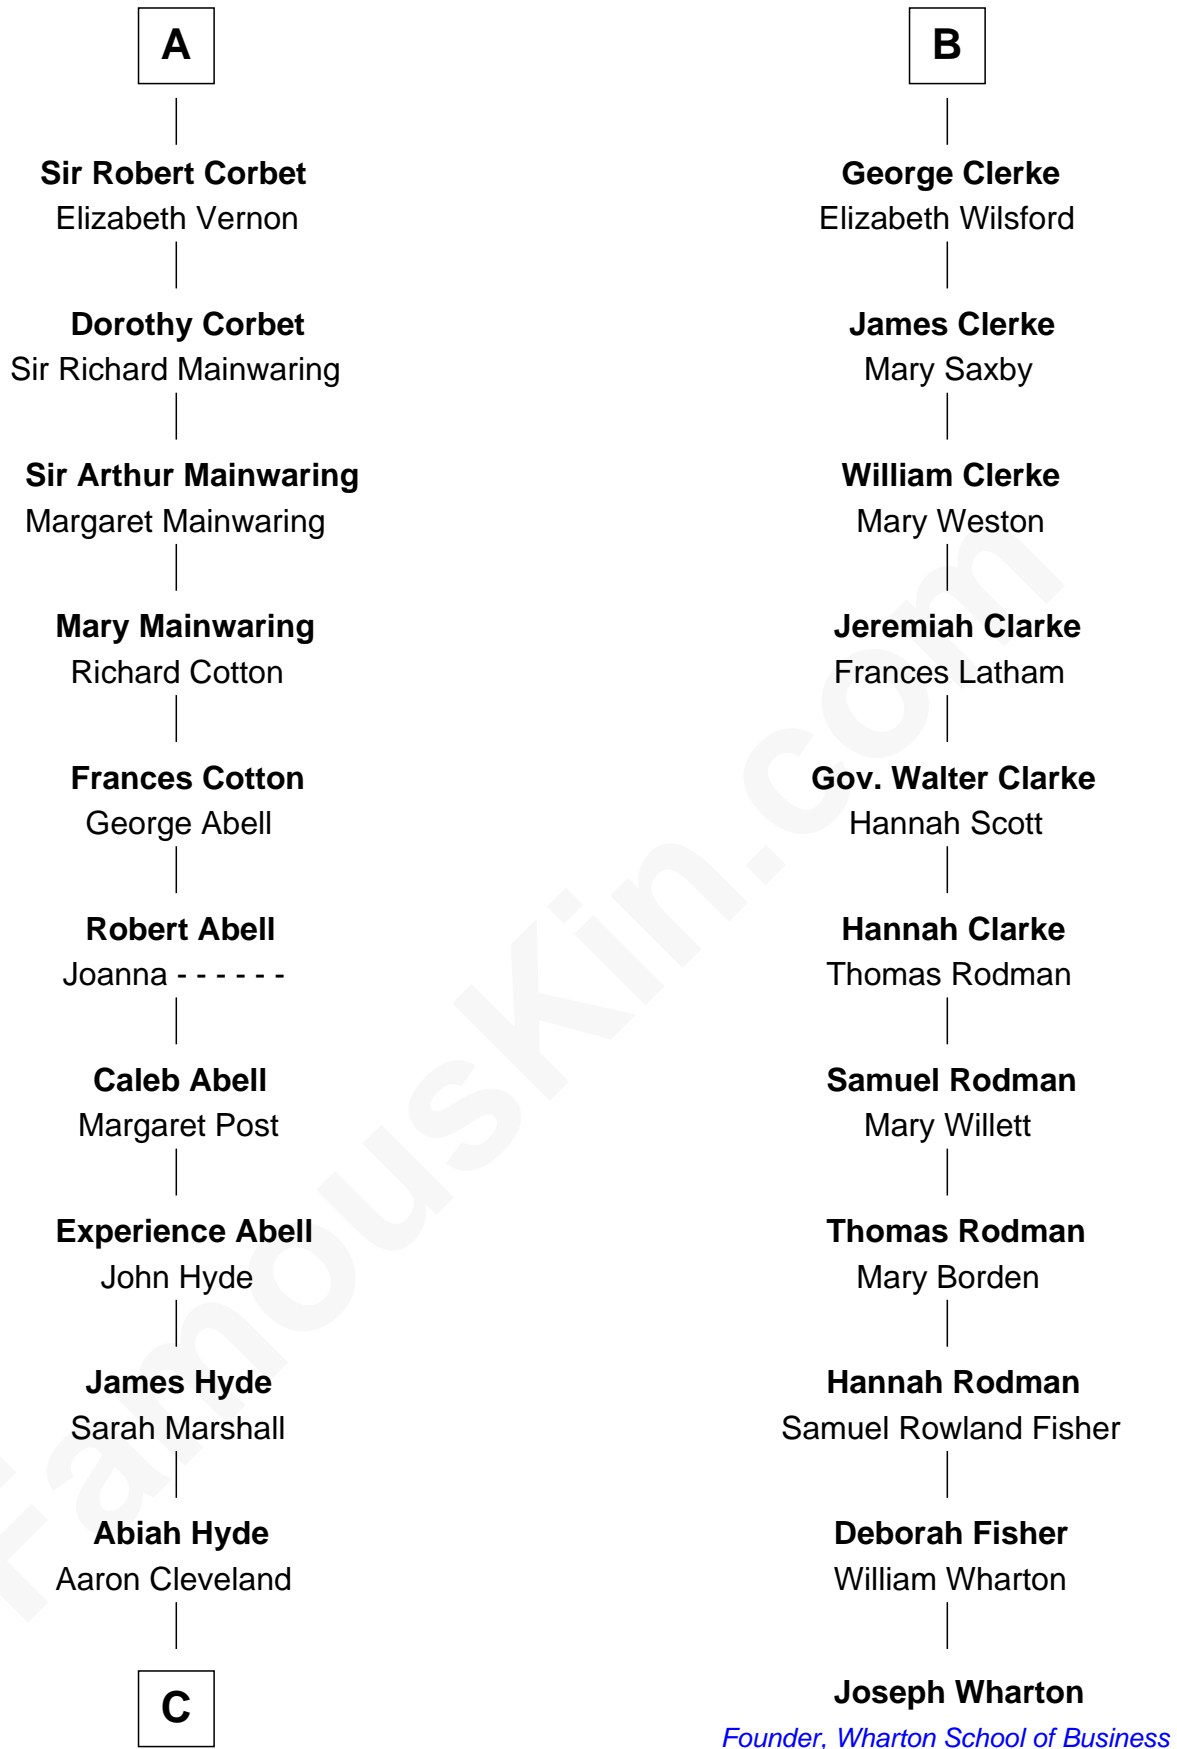

FamousKin.com

Relationship Chart of

Grover Cleveland

22nd and 24th U.S. President

17th cousin 2 times removed of

Joseph Wharton

Founder of the Wharton School of Business

Sir Thebaud de Verdun

Sir Henry Ferrers

Margaret Heckstall

Elizabeth Devereux

Sir Richard Corbet

Elizabeth Ferrers

James Clerke

A

B

C

—
William Cleveland

Margaret Falley

—
Rev. Richard Falley Cleveland

Ann Neal

—
Grover Cleveland

22nd and 24th U.S. President

FamousKin.com