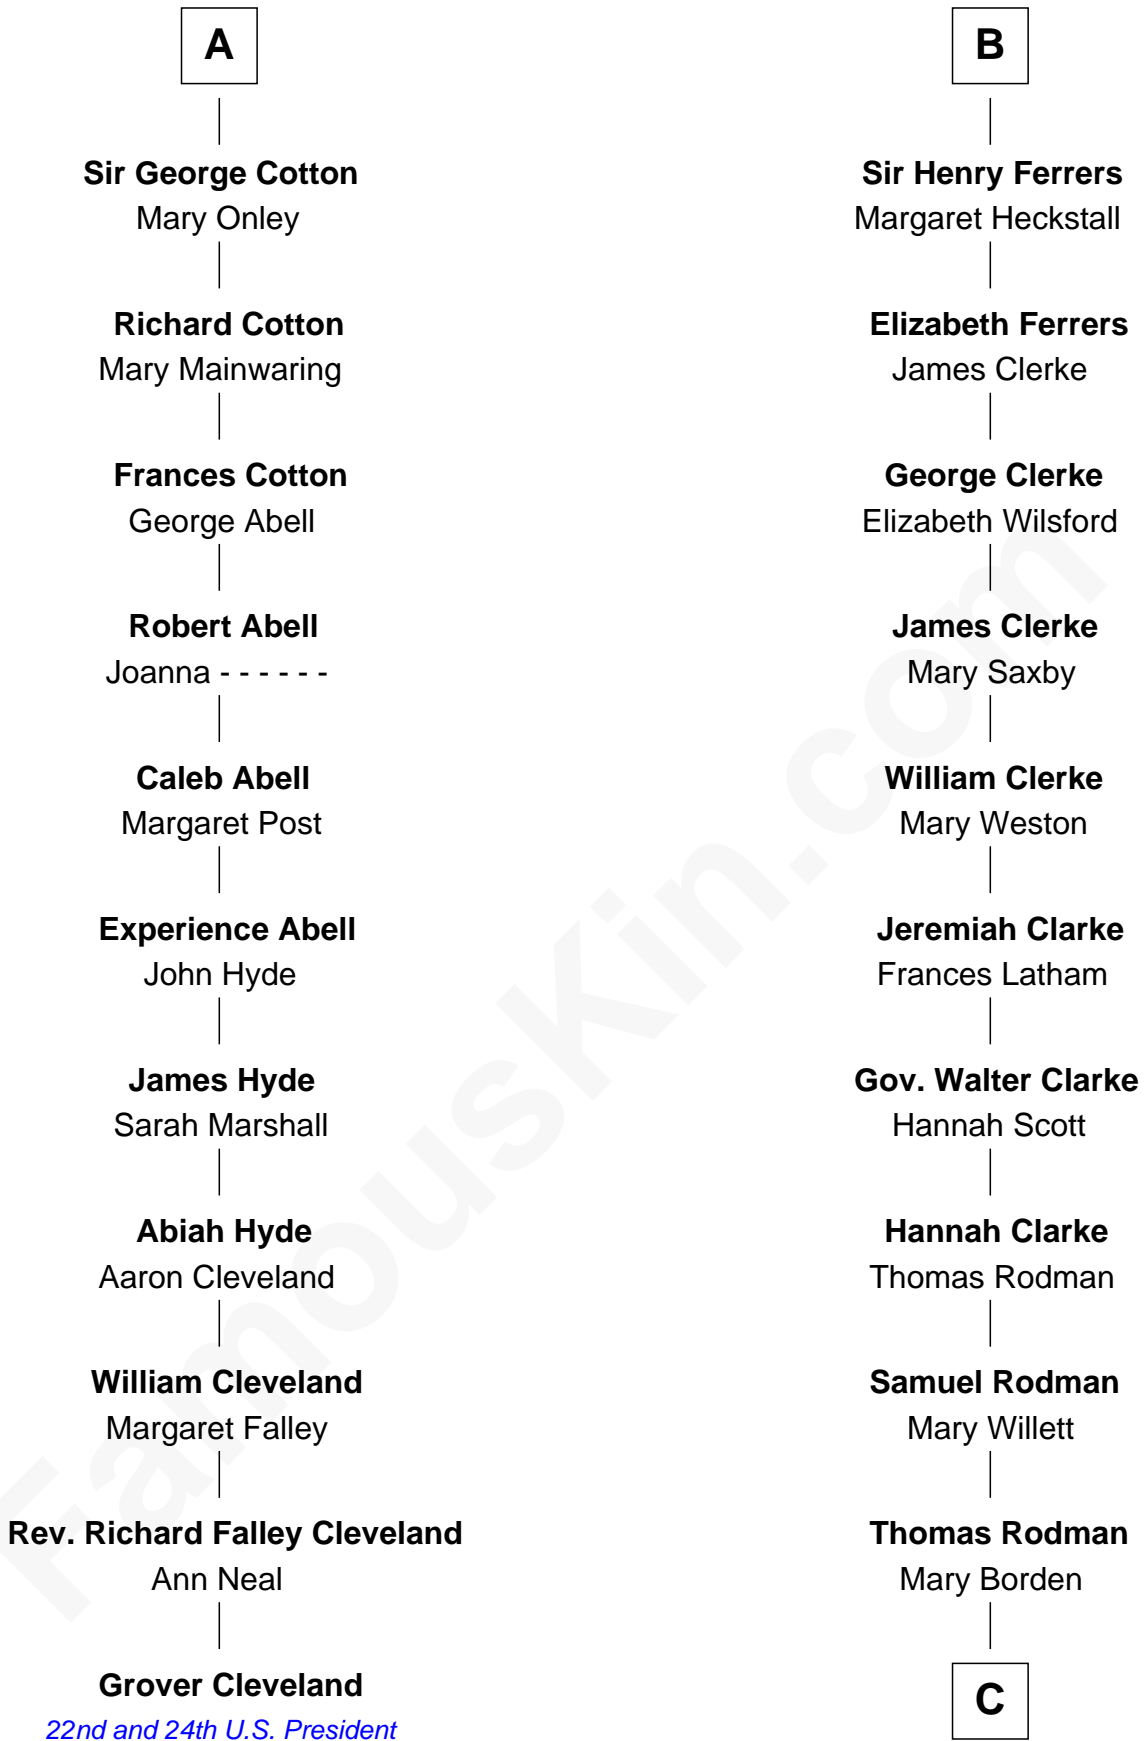

FamousKin.com

Relationship Chart of

Grover Cleveland

22nd and 24th U.S. President

17th cousin 2 times removed of

Joseph Wharton

Founder of the Wharton School of Business

Sir William de Ferrers

Margaret de Quincy

Joan de Ferrers
Sir Thomas de Berkeley

Sir Maurice de Berkeley
Eve la Zouche

Thomas de Berkeley
Katherine de Clyvedon

Sir John Berkeley
Elizabeth Betteshorne

Elizabeth Berkeley
Sir John Sutton

Jane Sutton
Thomas Mainwaring

Cecily Mainwaring
John Cotton

A

Sir William de Ferrers
Anne Duward

Sir William de Ferrers
de Segrave

Henry de Ferrers
Isabel de Verdun

Sir William de Ferrers
Margaret de Ufford

Sir Henry de Ferrers
Joan de Poynings

Sir William Ferrers
Philippa Clifford

Sir Thomas Ferrers
Elizabeth Freville

B

C

Hannah Rodman
Samuel Rowland Fisher

Deborah Fisher
William Wharton

Joseph Wharton
Founder, Wharton School of Business