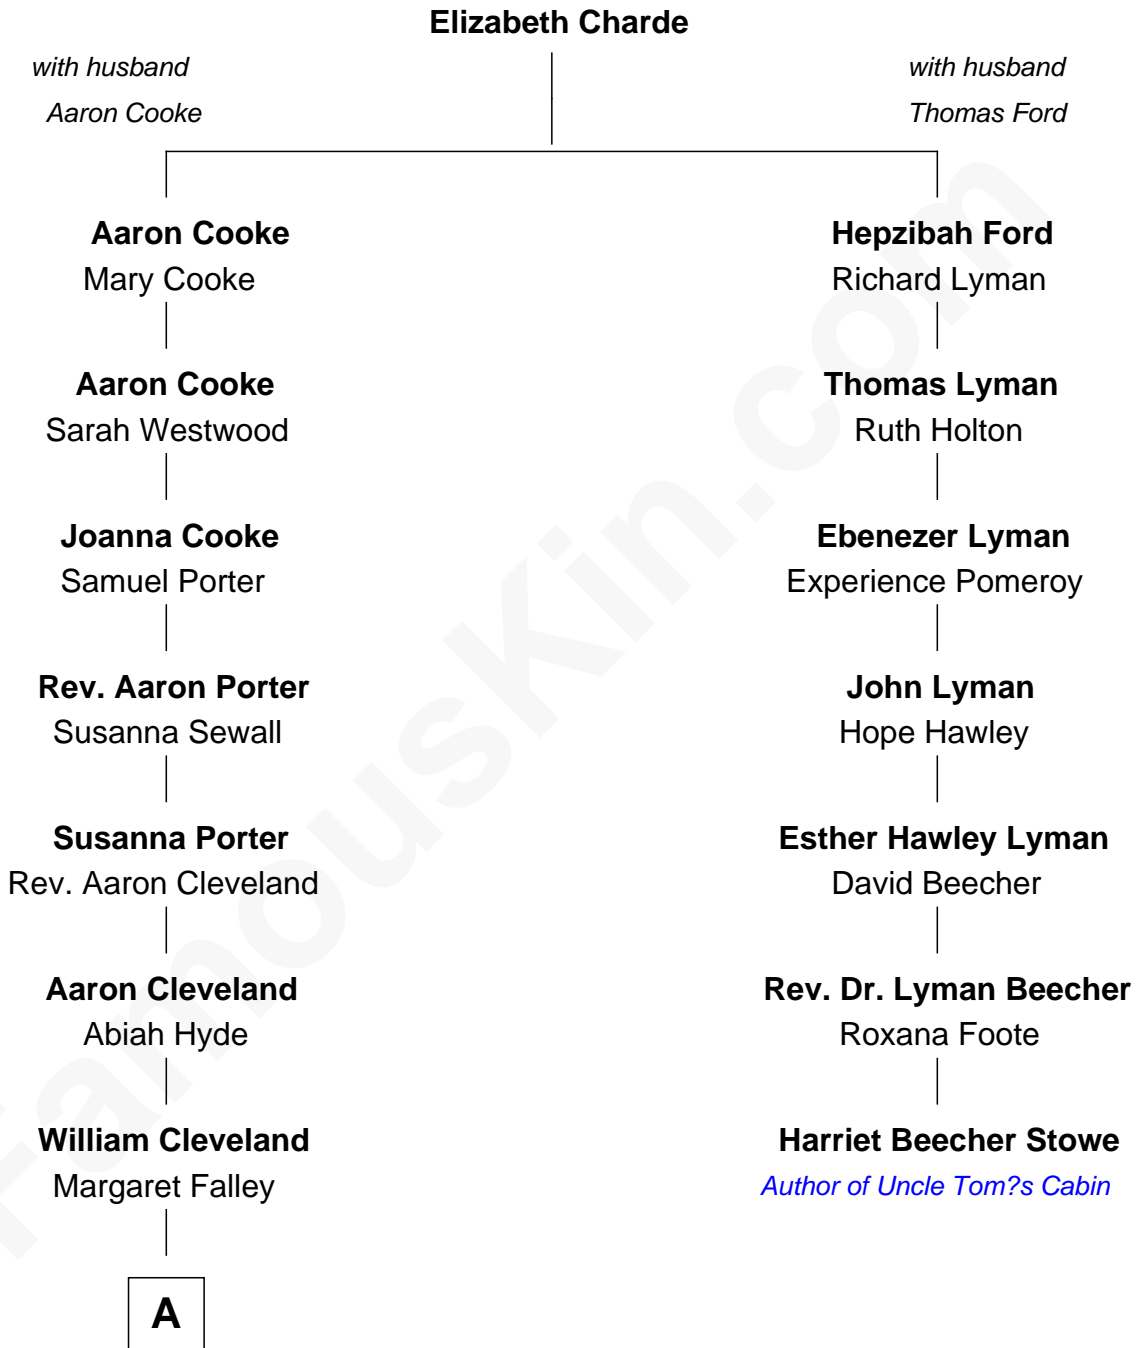

FamousKin.com Relationship Chart of Grover Cleveland

22nd and 24th U.S. President

6th cousin 2 times removed of

Harriet Beecher Stowe

Author of Uncle Tom's Cabin

FamousKin.com