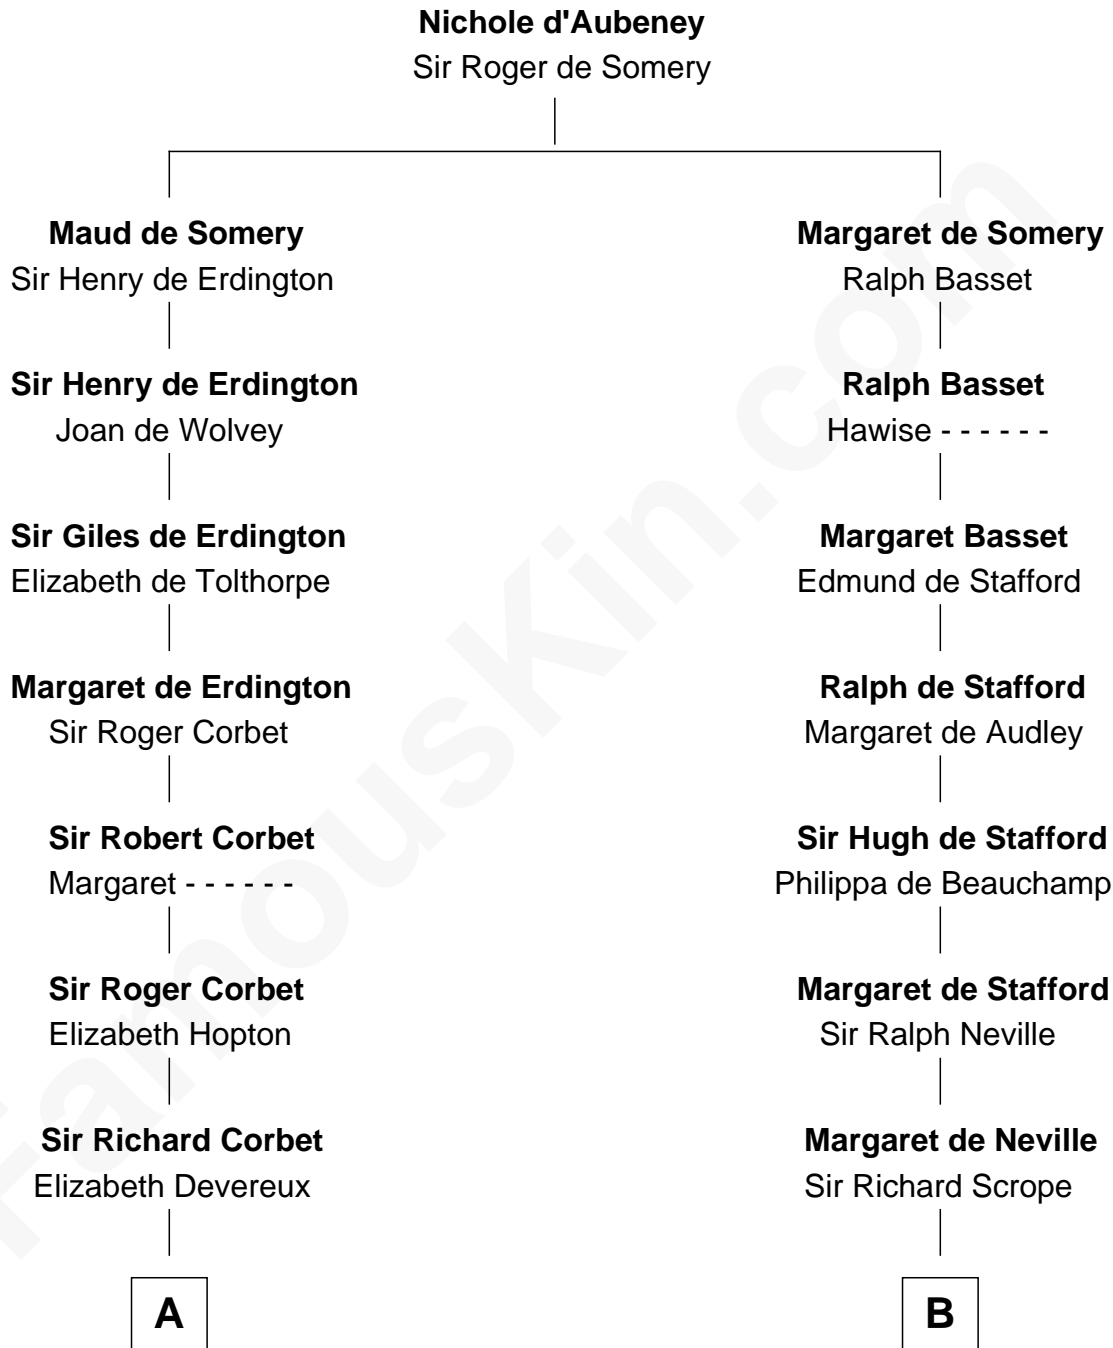

FamousKin.com

Relationship Chart of

Grover Cleveland

22nd and 24th U.S. President

17th cousin 2 times removed of

Benjamin Harrison V

Signer of the Declaration of Independence

C

William Cleveland

Margaret Falley

Rev. Richard Falley Cleveland

Ann Neal

Grover Cleveland

22nd and 24th U.S. President

FamousKin.com