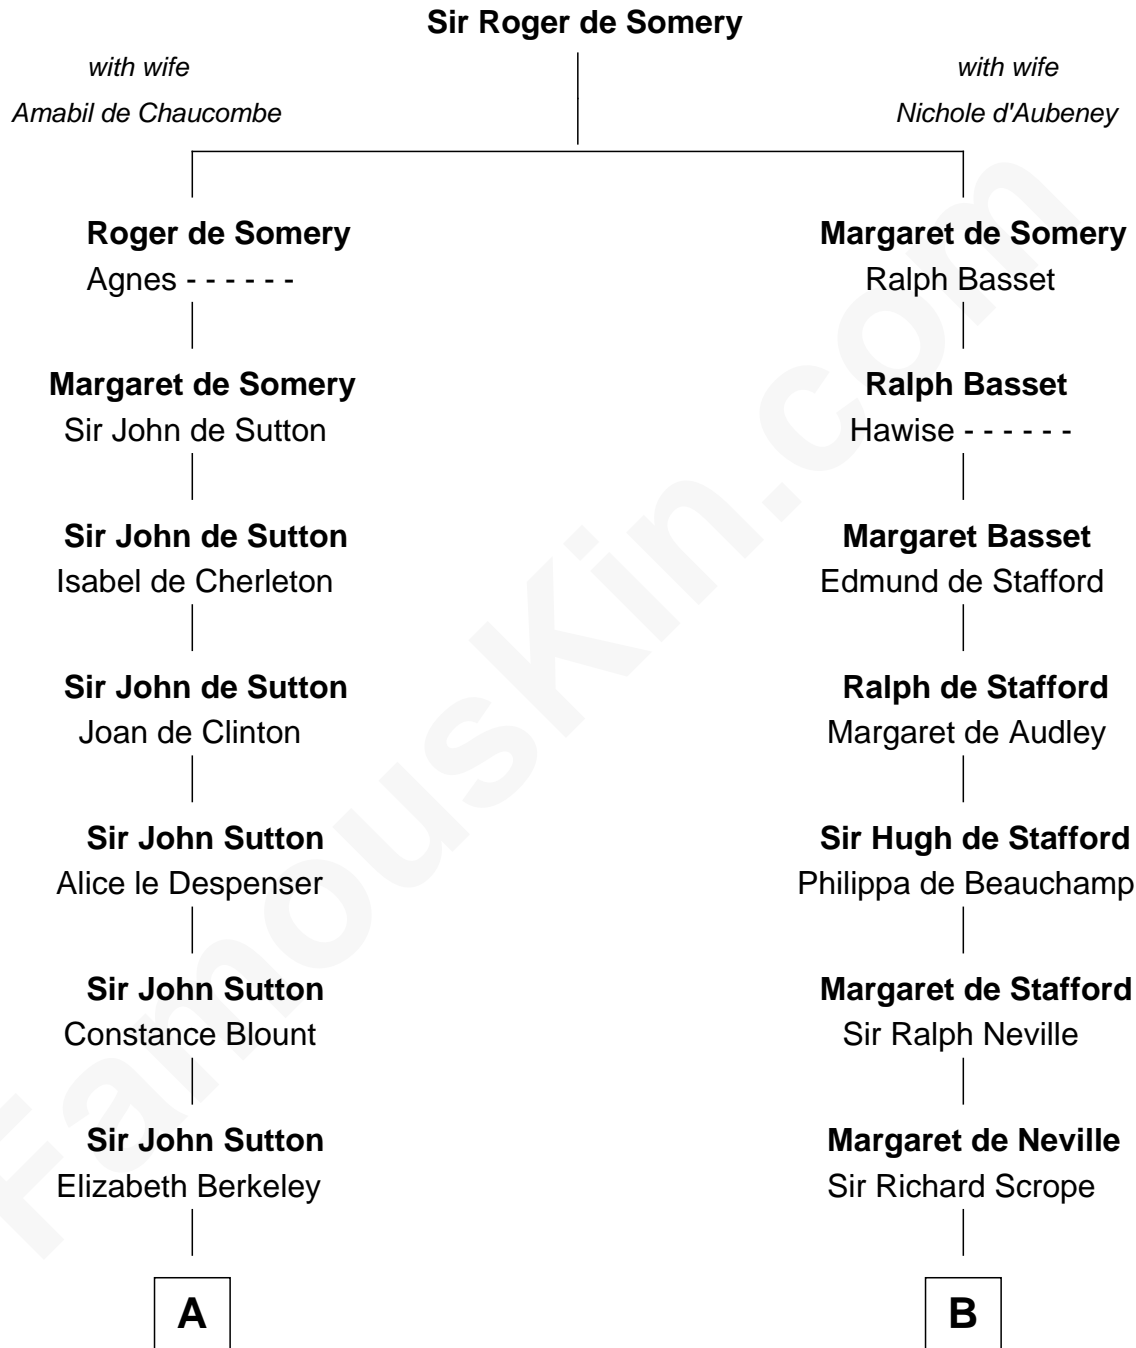

Benjamin Harrison V

Signer of the Declaration of Independence