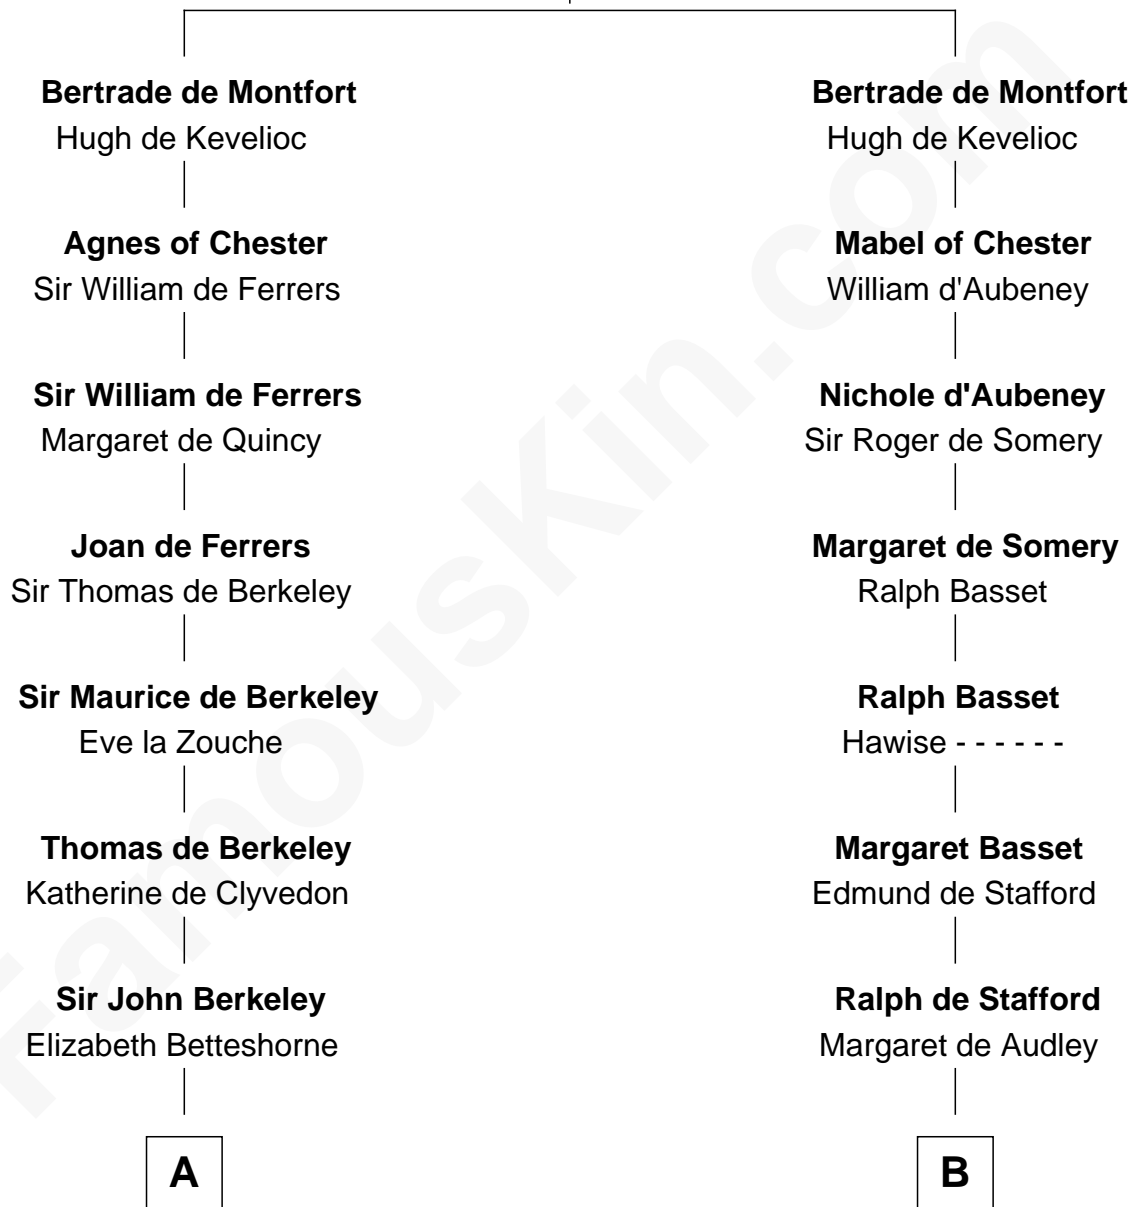

FamousKin.com

Relationship Chart of

Grover Cleveland

22nd and 24th U.S. President

20th cousin of

Benjamin Harrison V

Signer of the Declaration of Independence

Simon III de Montfort

Maud - - - - -

C

Abiah Hyde
Aaron Cleveland

William Cleveland
Margaret Falley

Rev. Richard Falley Cleveland
Ann Neal

Grover Cleveland
22nd and 24th U.S. President

D

Benjamin Harrison
Hannah Churchill