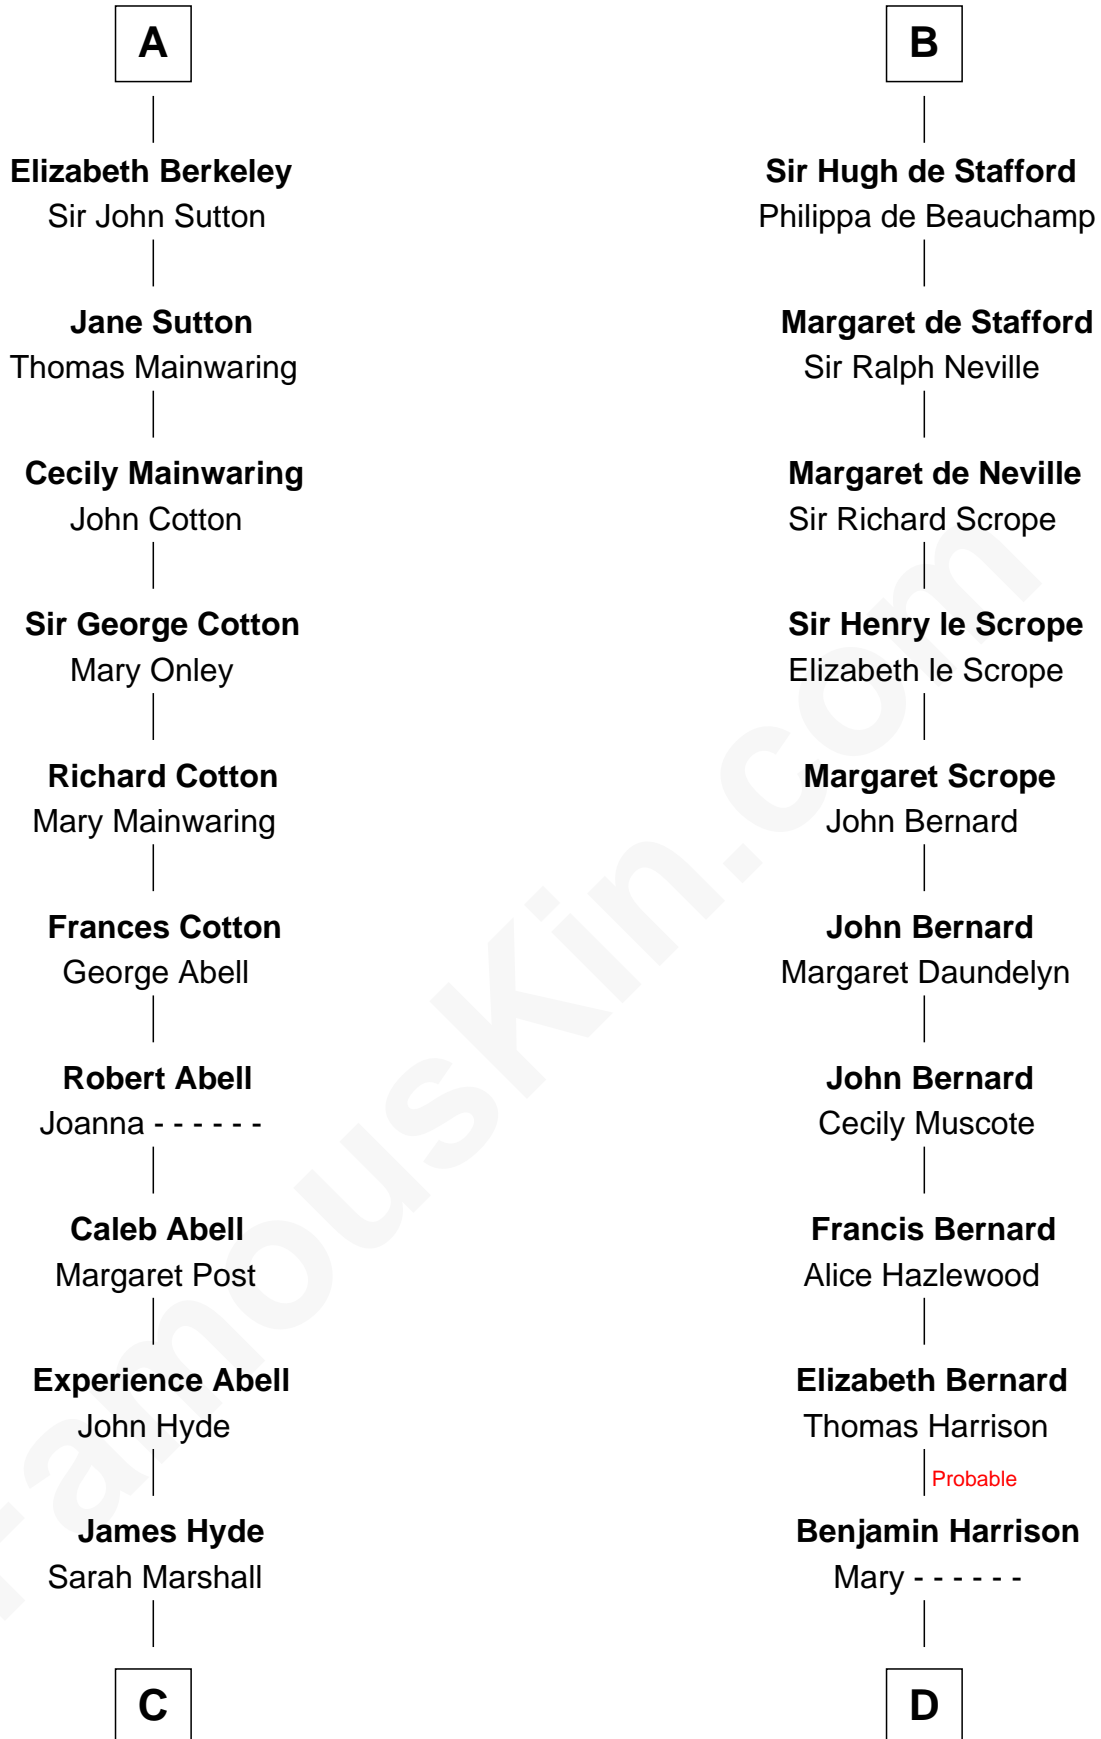

FamousKin.com

Relationship Chart of

Grover Cleveland

22nd and 24th U.S. President

20th cousin of

Benjamin Harrison V

Signer of the Declaration of Independence

Simon III de Montfort

Maud - - - - -

C

Abiah Hyde
Aaron Cleveland

William Cleveland
Margaret Falley

Rev. Richard Falley Cleveland
Ann Neal

Grover Cleveland
22nd and 24th U.S. President

D

Benjamin Harrison
Hannah Churchill