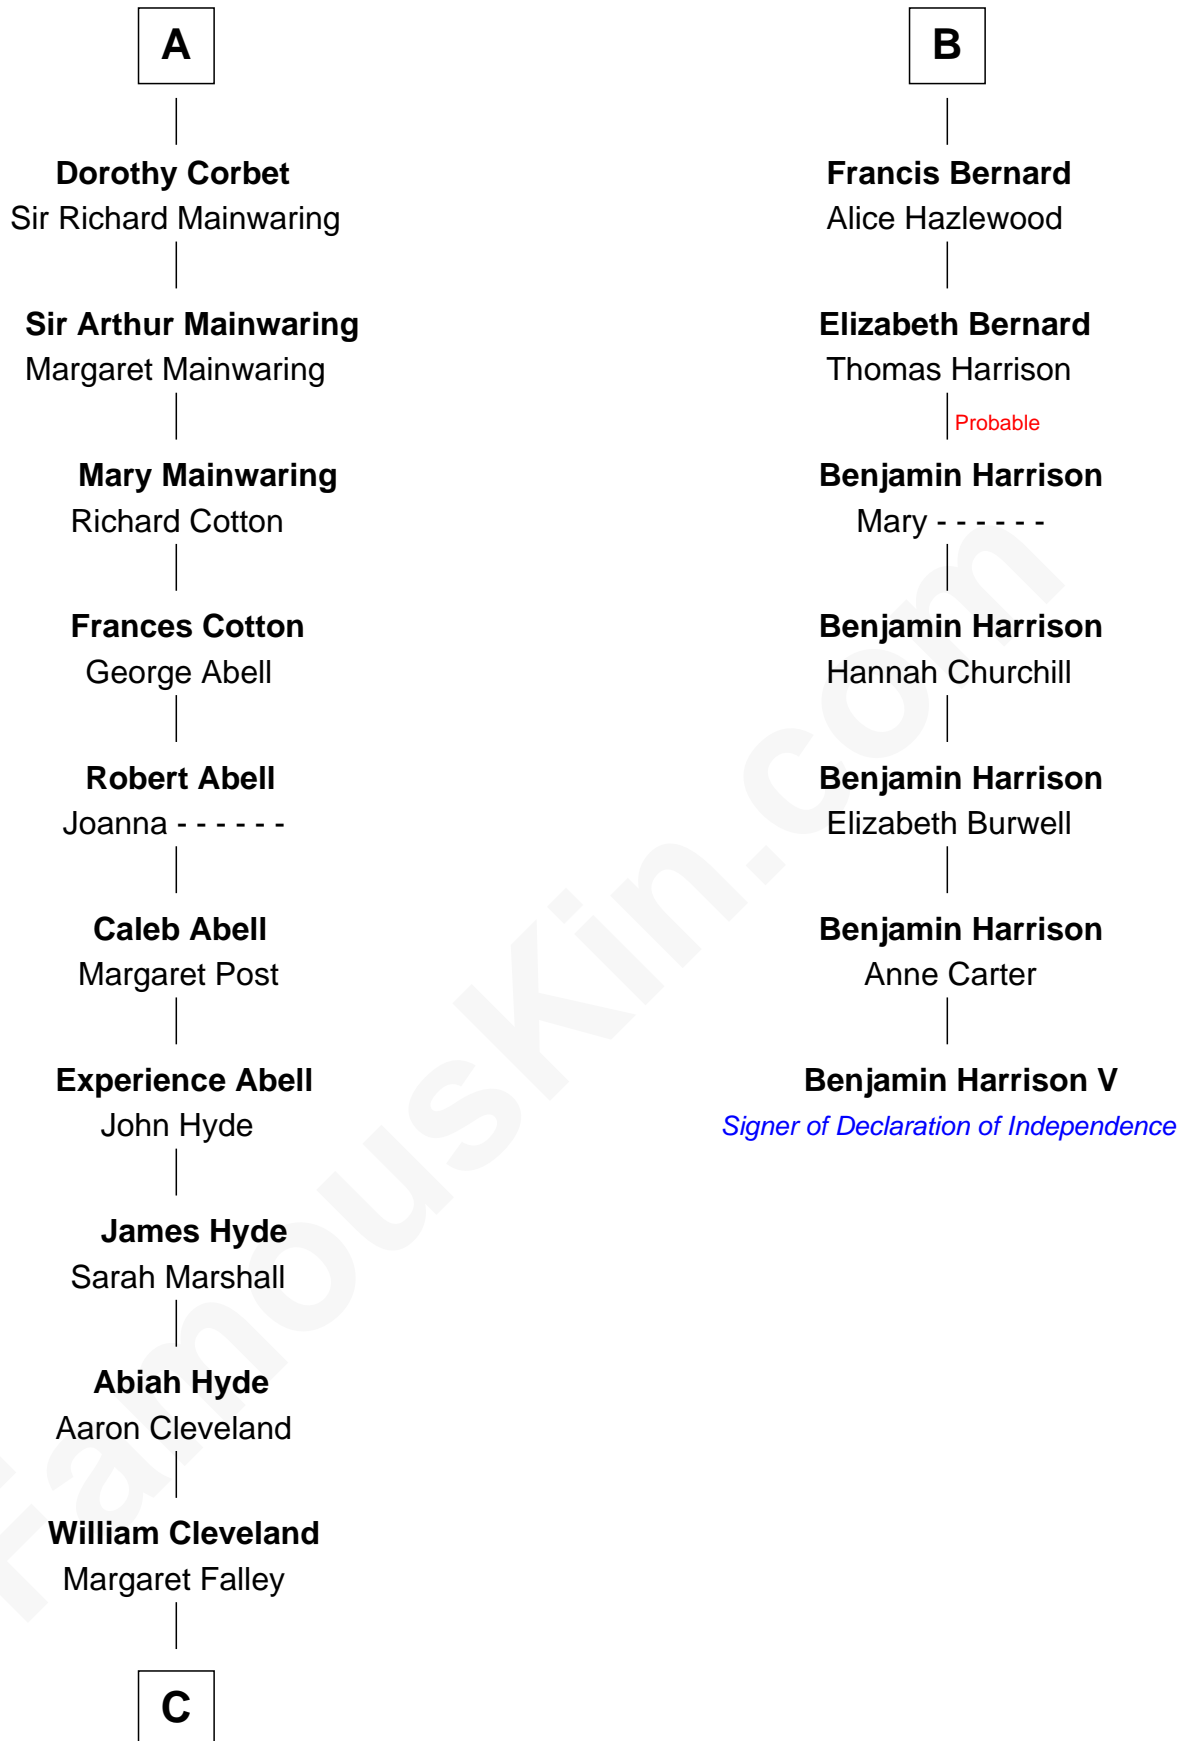

FamousKin.com

Relationship Chart of

Grover Cleveland

22nd and 24th U.S. President

13th cousin 5 times removed of

Benjamin Harrison V

Signer of the Declaration of Independence

C

Rev. Richard Falley Cleveland

Ann Neal

Grover Cleveland

22nd and 24th U.S. President

FamousKin.com