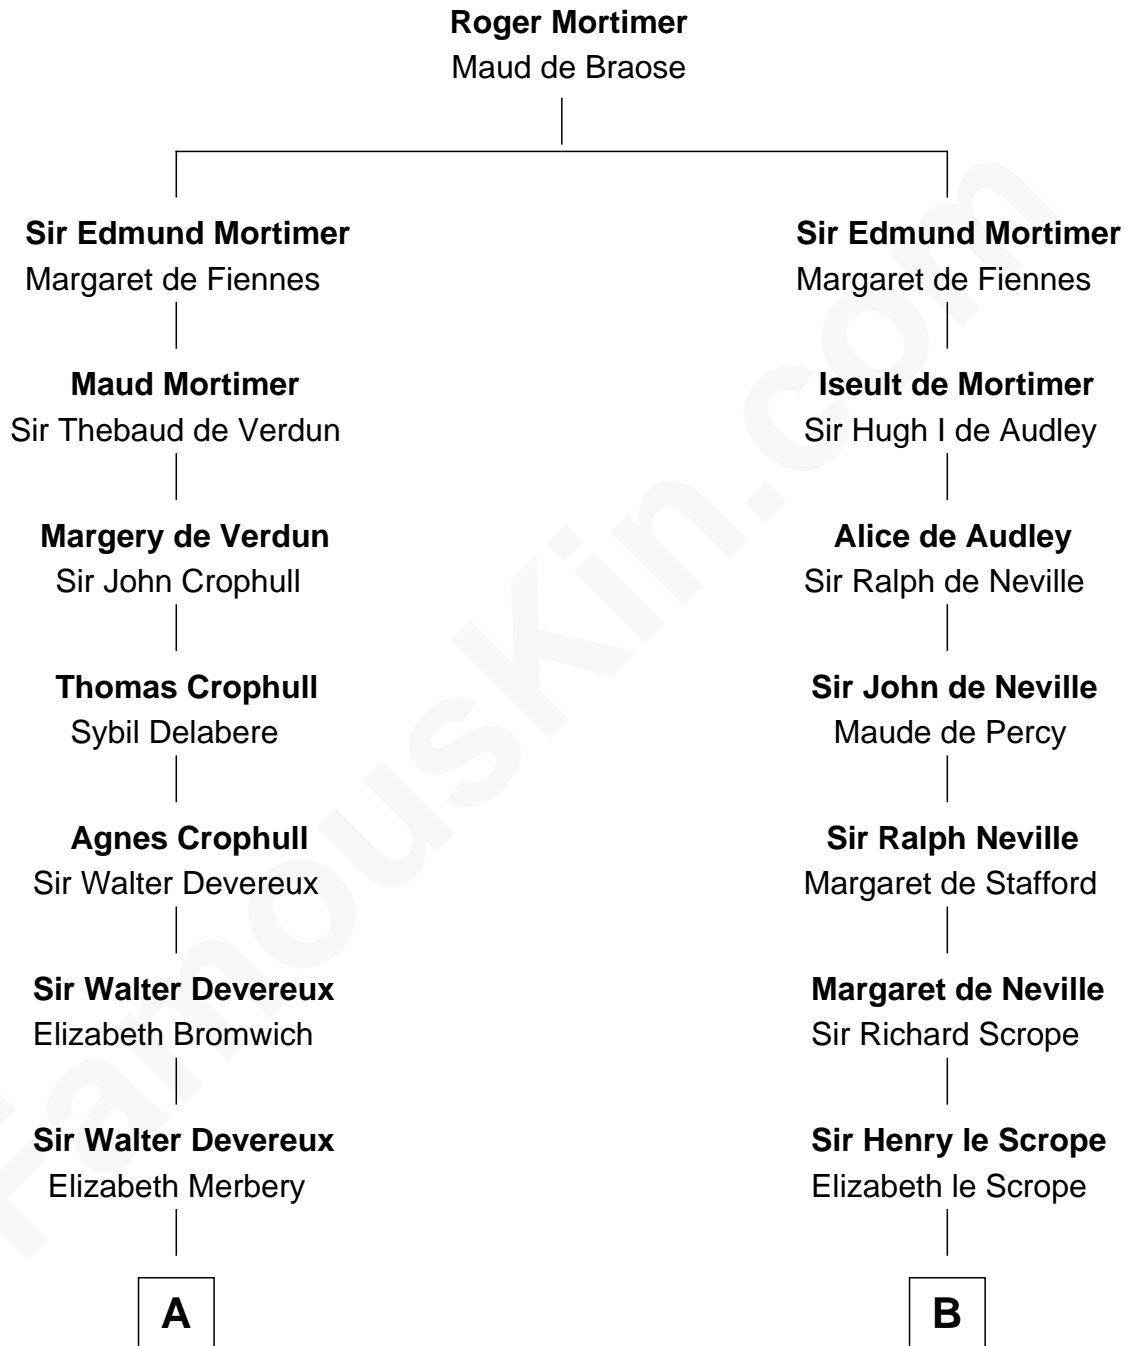

FamousKin.com

Relationship Chart of

Grover Cleveland

22nd and 24th U.S. President

16th cousin 5 times removed of

Benjamin Harrison V

Signer of the Declaration of Independence

C

James Hyde
Sarah Marshall

Abiah Hyde
Aaron Cleveland

William Cleveland
Margaret Falley

Rev. Richard Falley Cleveland
Ann Neal

Grover Cleveland
22nd and 24th U.S. President

FamousKin.com