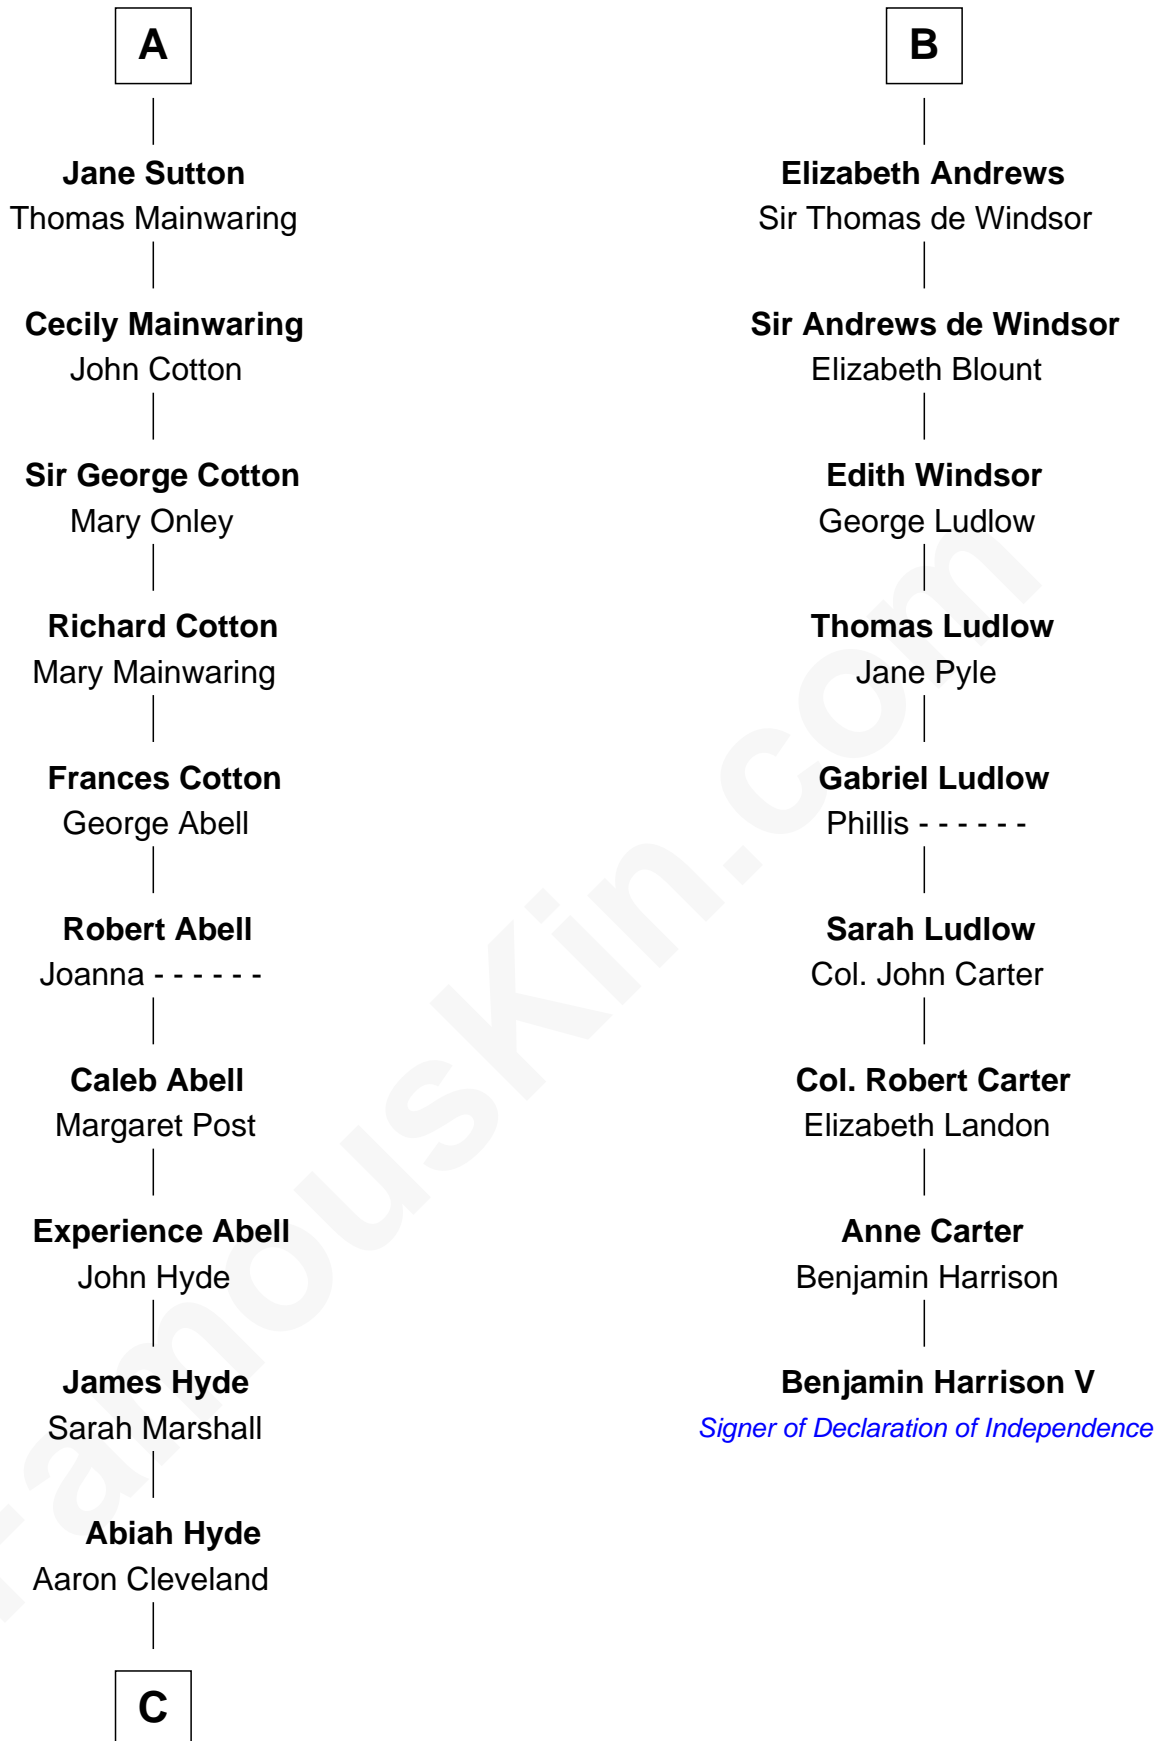

FamousKin.com

Relationship Chart of

Grover Cleveland

22nd and 24th U.S. President

15th cousin 4 times removed of

Benjamin Harrison V

Signer of the Declaration of Independence

Sir Hugh le Despencer

Sir Hugh Luttrell

Catherine de Beaumont

Elizabeth Luttrell

John Stratton

Elizabeth Stratton

John Andrews

B

C

William Cleveland

Margaret Falley

Rev. Richard Falley Cleveland

Ann Neal

Grover Cleveland

22nd and 24th U.S. President

FamousKin.com