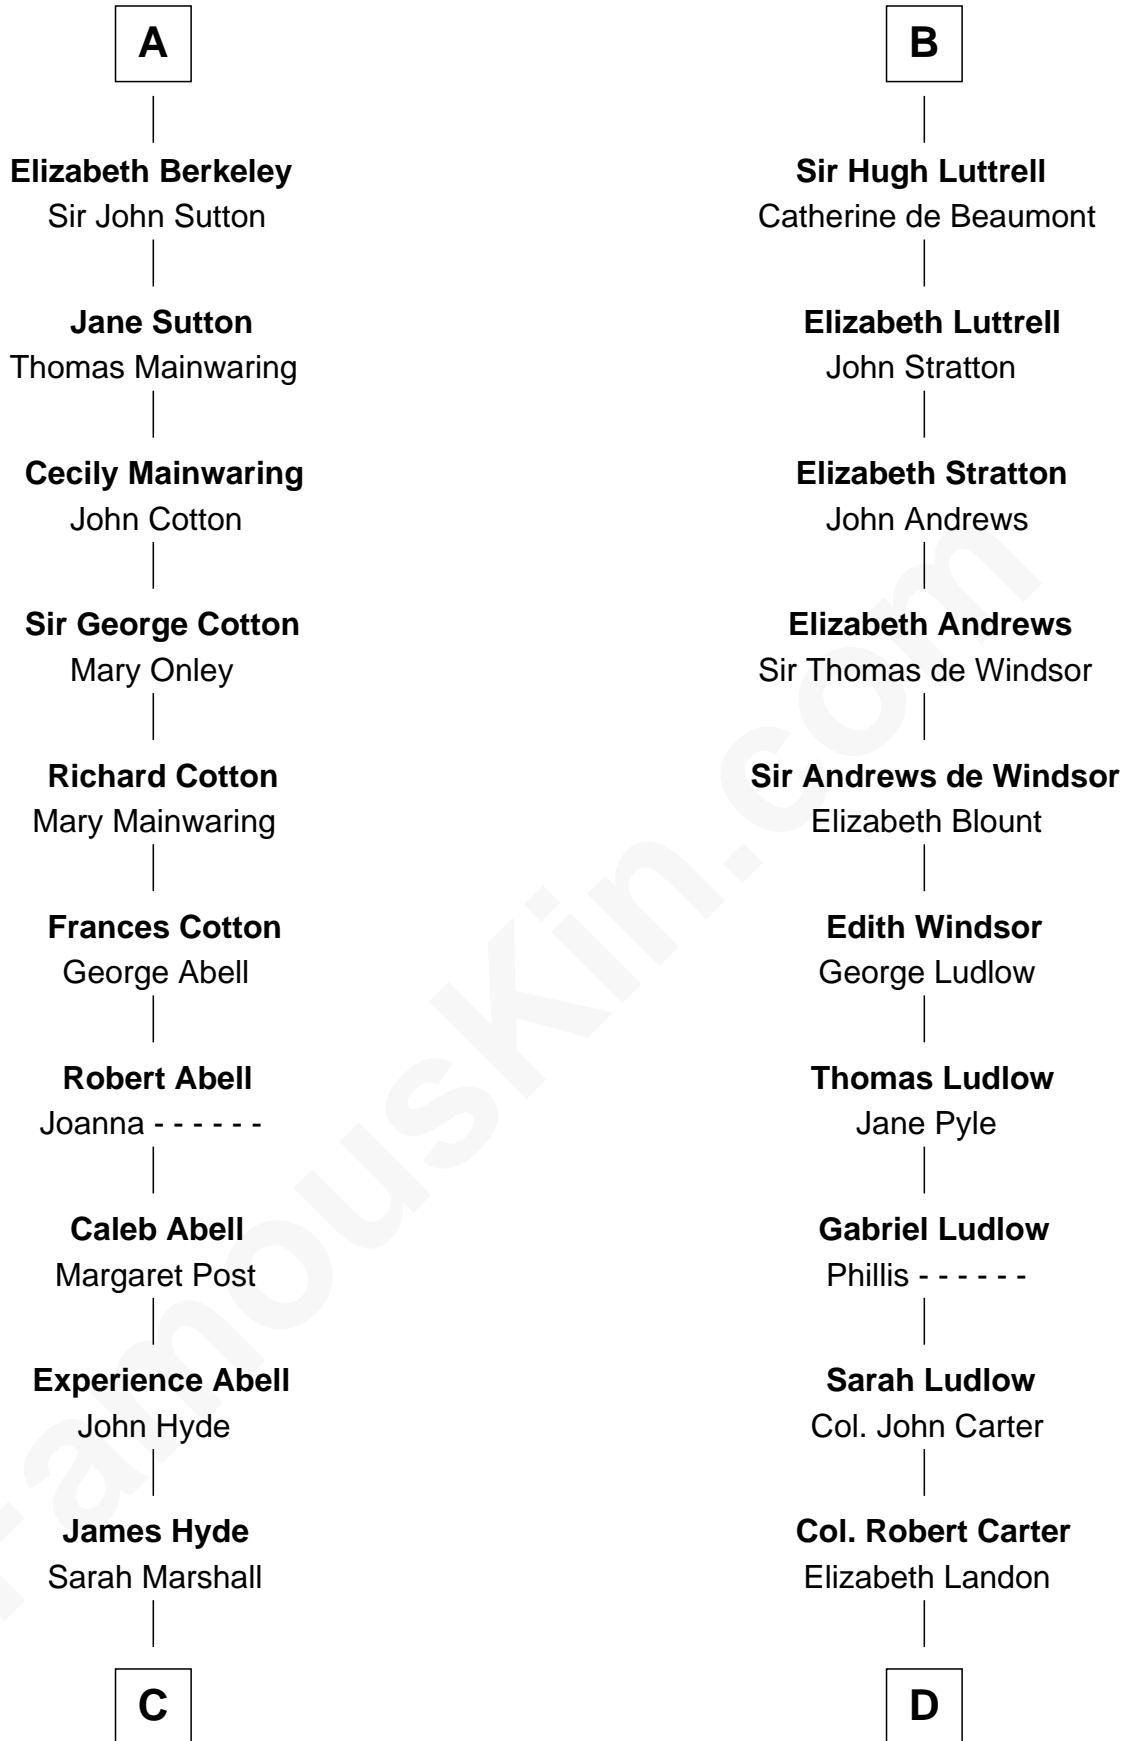

FamousKin.com

Relationship Chart of

Grover Cleveland

22nd and 24th U.S. President

18th cousin 2 times removed of

Benjamin Harrison V

Signer of the Declaration of Independence

C

Abiah Hyde
Aaron Cleveland

William Cleveland
Margaret Falley

Rev. Richard Falley Cleveland
Ann Neal

Grover Cleveland
22nd and 24th U.S. President

D

Anne Carter
Benjamin Harrison

Benjamin Harrison V
Signer of Declaration of Independence