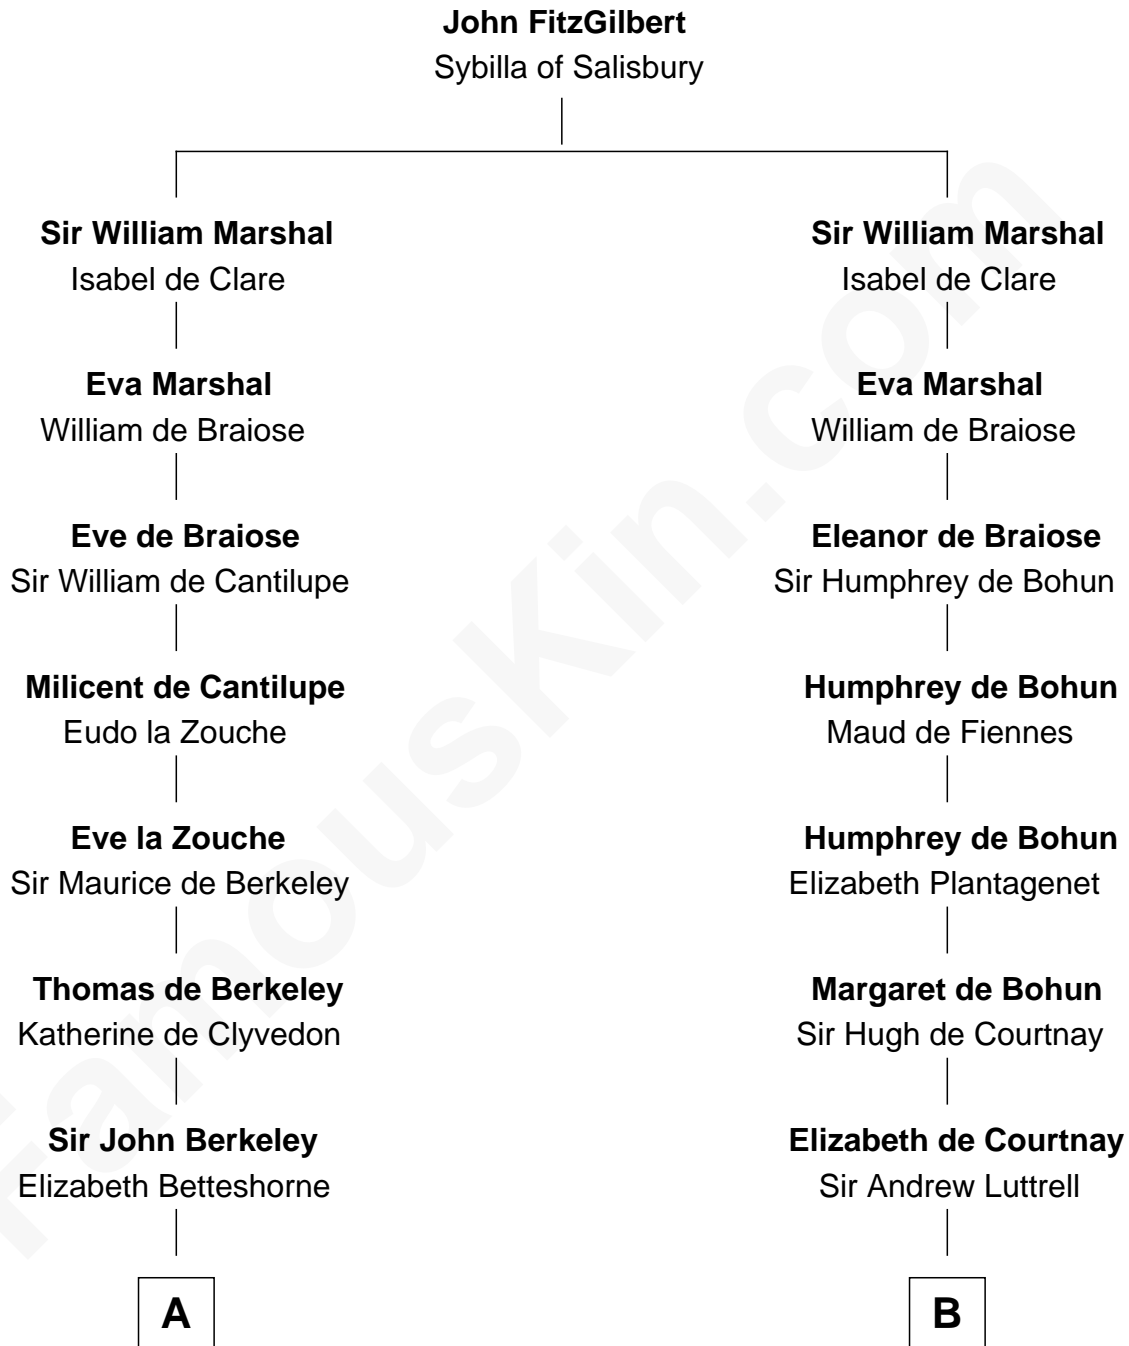

FamousKin.com

Relationship Chart of

Grover Cleveland

22nd and 24th U.S. President

18th cousin 2 times removed of

Benjamin Harrison V

Signer of the Declaration of Independence

C

Abiah Hyde
Aaron Cleveland

William Cleveland
Margaret Falley

Rev. Richard Falley Cleveland
Ann Neal

Grover Cleveland
22nd and 24th U.S. President

D

Anne Carter
Benjamin Harrison

Benjamin Harrison V
Signer of Declaration of Independence