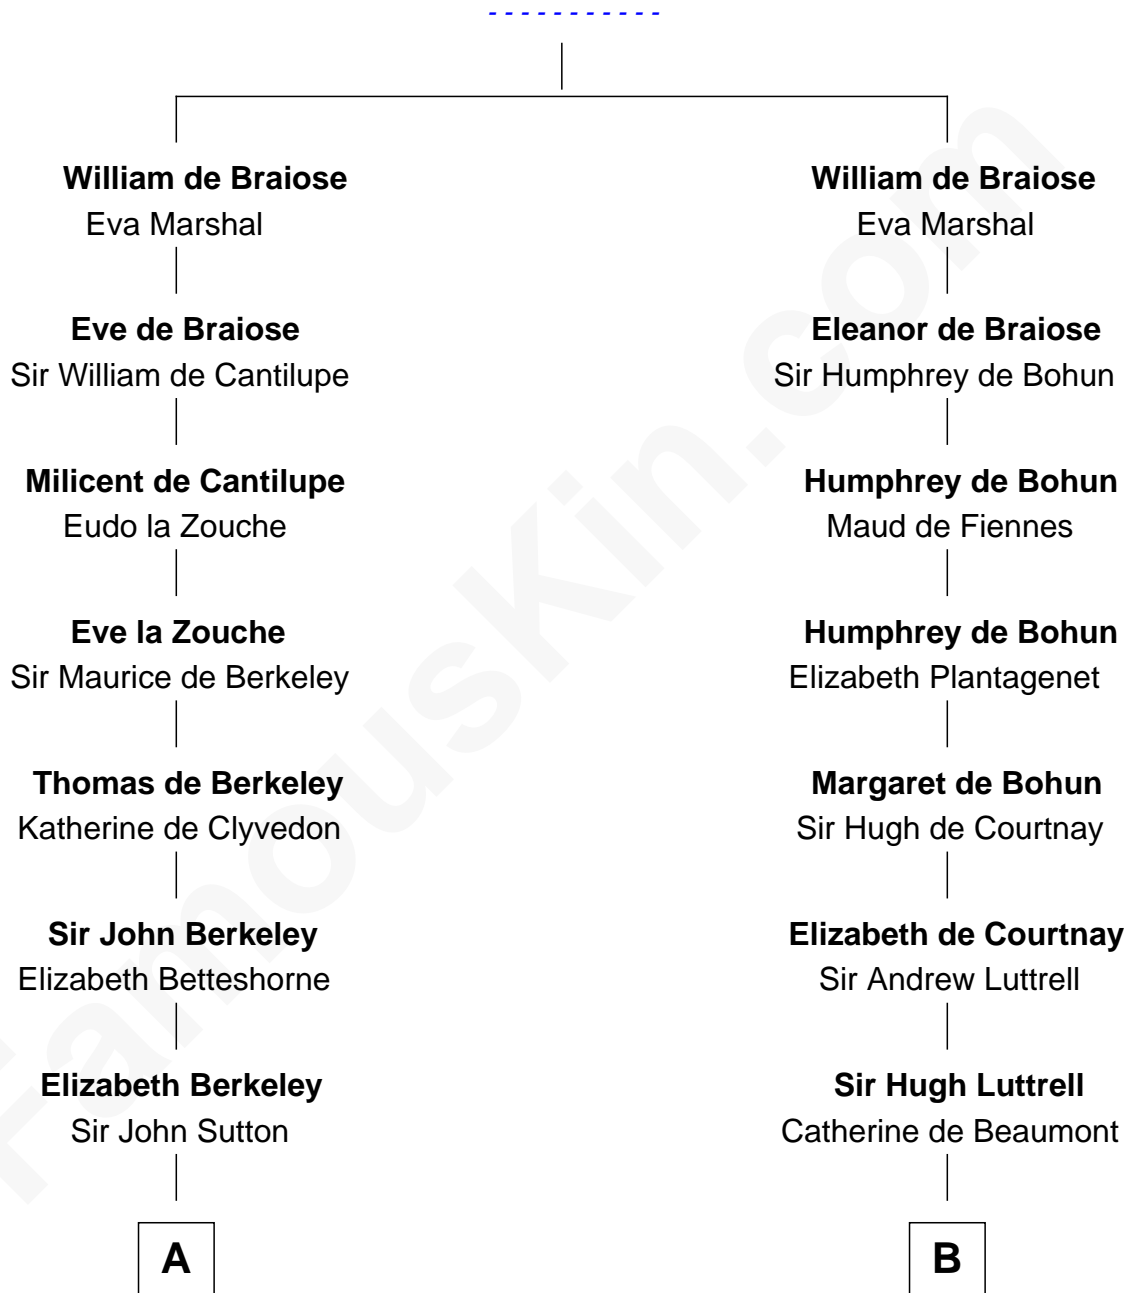

FamousKin.com

Relationship Chart of

Grover Cleveland

22nd and 24th U.S. President

17th cousin 2 times removed of

Benjamin Harrison V

Signer of the Declaration of Independence

Reginald de Braiose

C

William Cleveland

Margaret Falley

Rev. Richard Falley Cleveland

Ann Neal

Grover Cleveland

22nd and 24th U.S. President

FamousKin.com