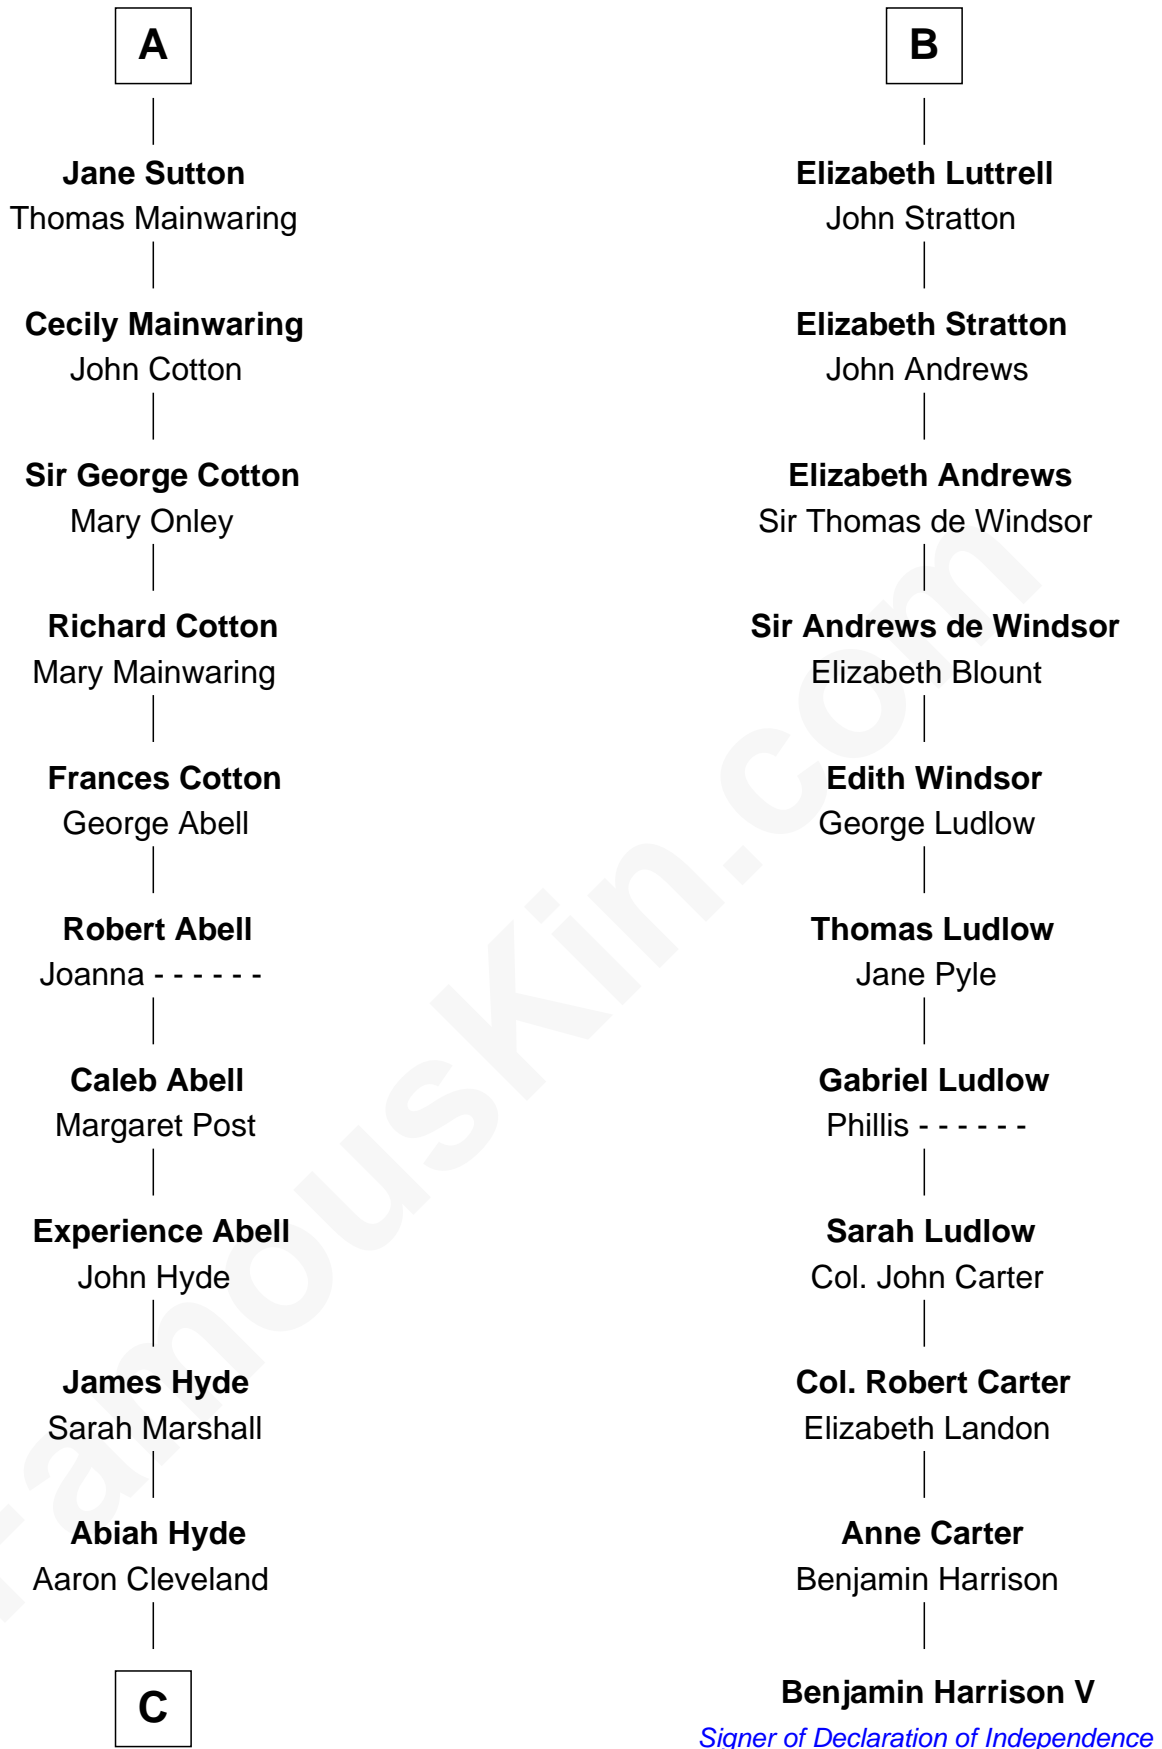

FamousKin.com

Relationship Chart of

Grover Cleveland

22nd and 24th U.S. President

17th cousin 2 times removed of

Benjamin Harrison V

Signer of the Declaration of Independence

Reginald de Braiose

C

William Cleveland

Margaret Falley

Rev. Richard Falley Cleveland

Ann Neal

Grover Cleveland

22nd and 24th U.S. President

FamousKin.com