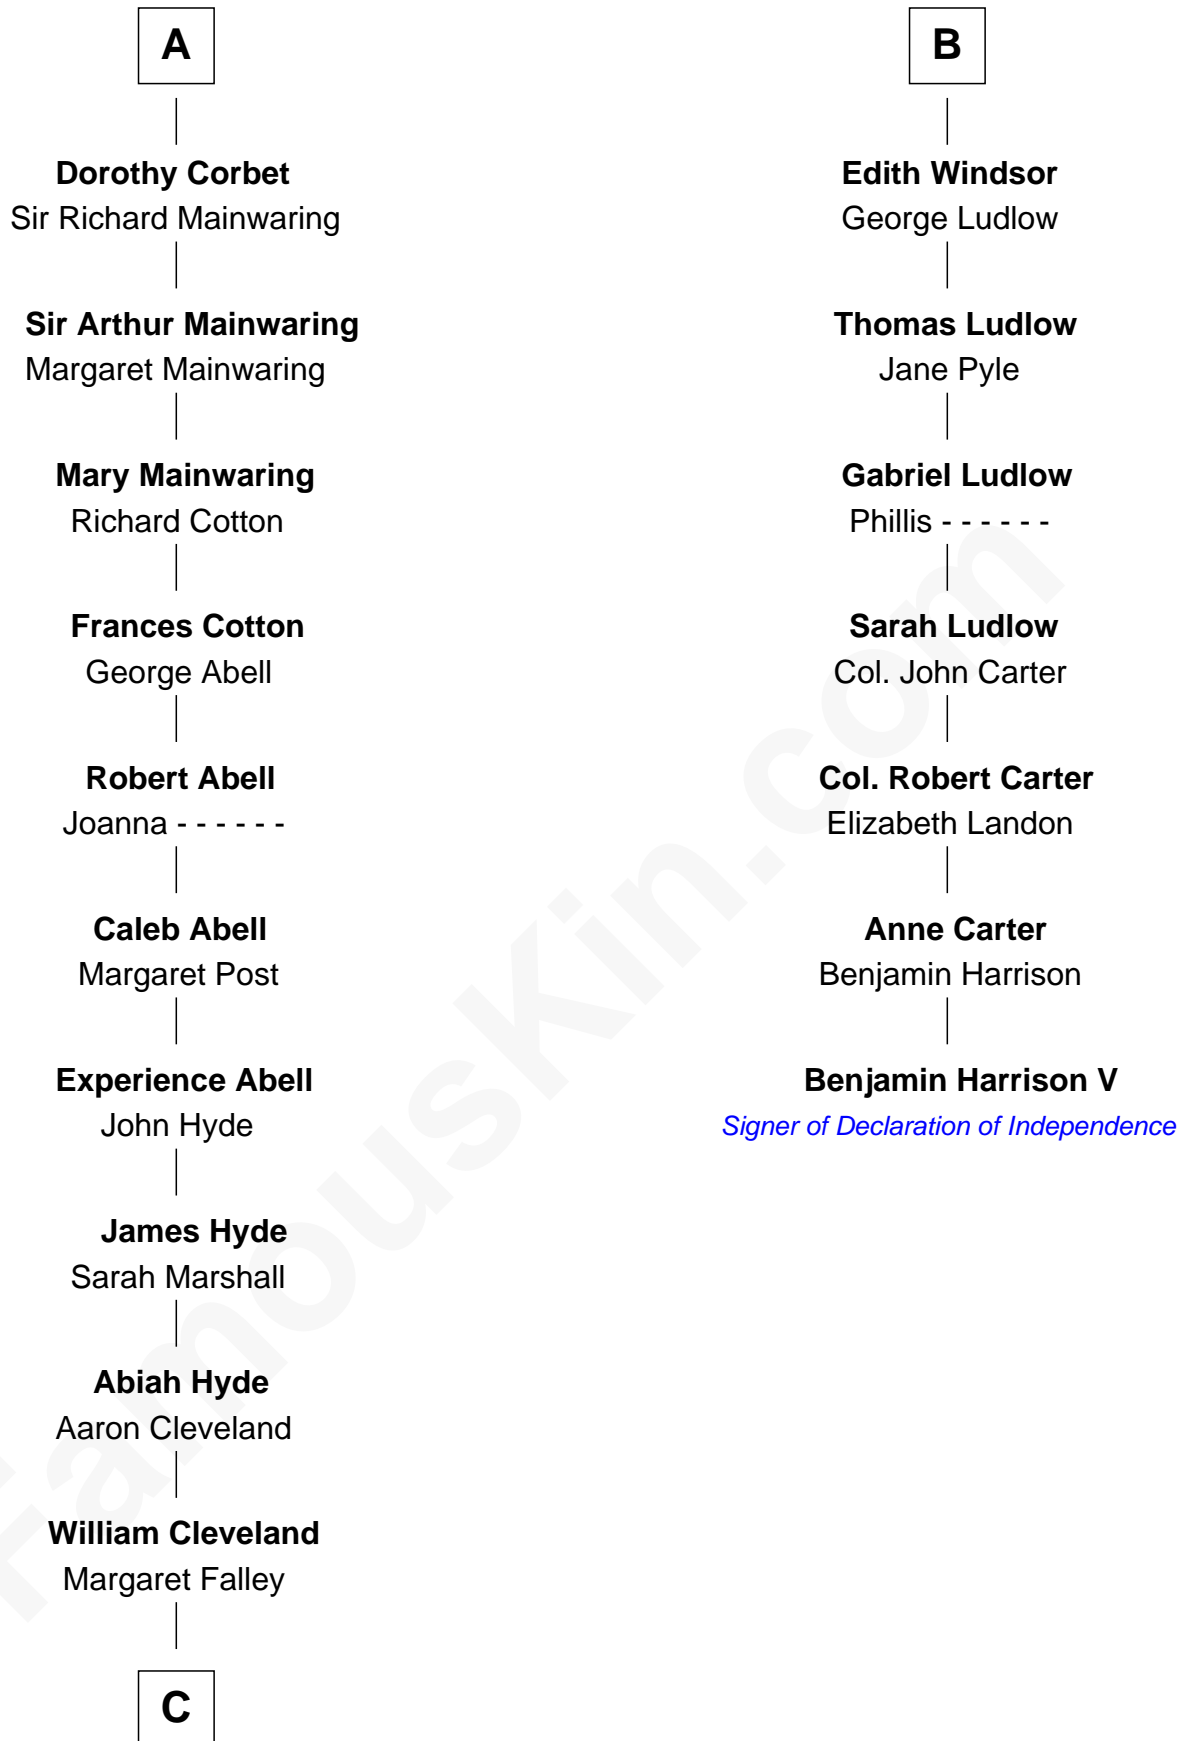

FamousKin.com

Relationship Chart of

Grover Cleveland

22nd and 24th U.S. President

13th cousin 5 times removed of

Benjamin Harrison V

Signer of the Declaration of Independence

Humphrey de Bohun
Elizabeth Plantagenet

Eleanor de Bohun
Sir James le Boteler

James le Boteler
Elizabeth Darcy

James Butler
Anne de Welles

James Butler
Joan Beauchamp

Elizabeth Butler
John Talbot

Ann Talbot
Sir Henry Vernon

Elizabeth Vernon
Sir Robert Corbet

A

Margaret de Bohun
Sir Hugh de Courtney

Elizabeth de Courtney
Sir Andrew Luttrell

Sir Hugh Luttrell
Catherine de Beaumont

Elizabeth Luttrell
John Stratton

Elizabeth Stratton
John Andrews

Elizabeth Andrews
Sir Thomas de Windsor

Sir Andrews de Windsor
Elizabeth Blount

B

C

Rev. Richard Falley Cleveland

Ann Neal

Grover Cleveland

22nd and 24th U.S. President

FamousKin.com