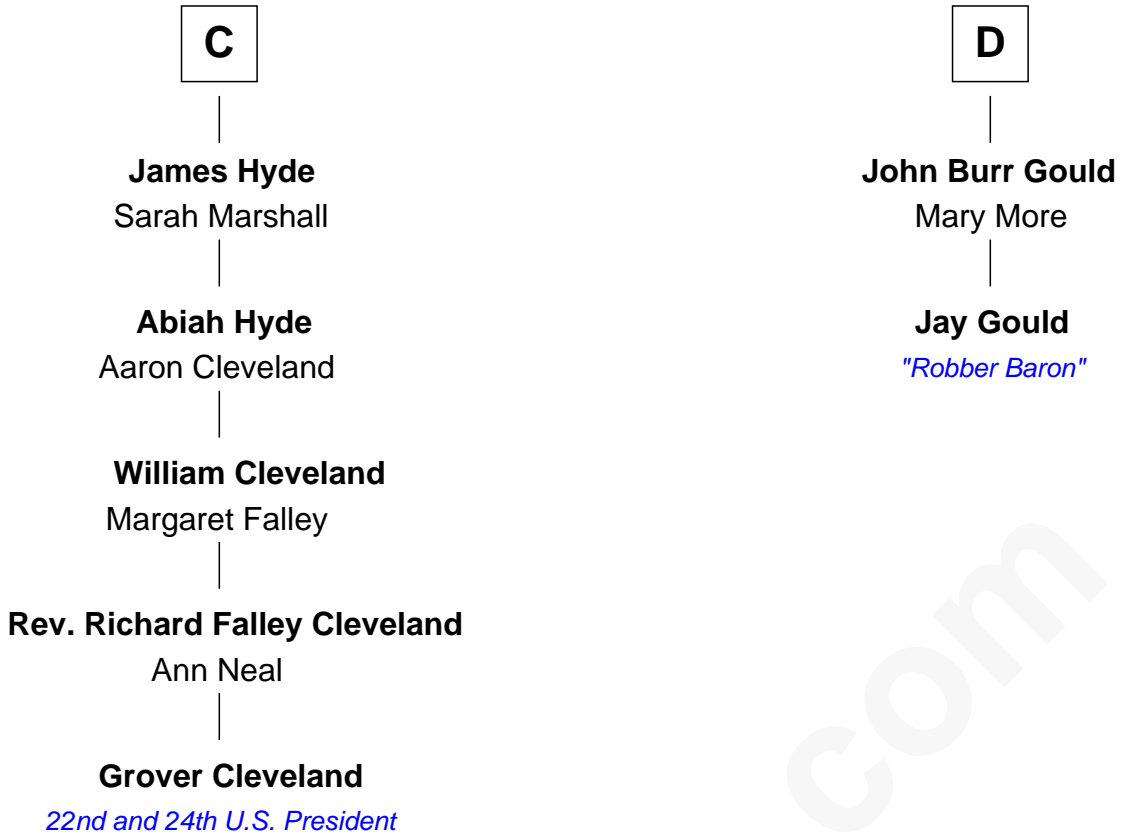

FamousKin.com

Relationship Chart of

Grover Cleveland

22nd and 24th U.S. President

18th cousin 3 times removed of

Jay Gould

American Railroad "Robber Baron"

John de Botetourte

Maud FitzThomas

FamousKin.com