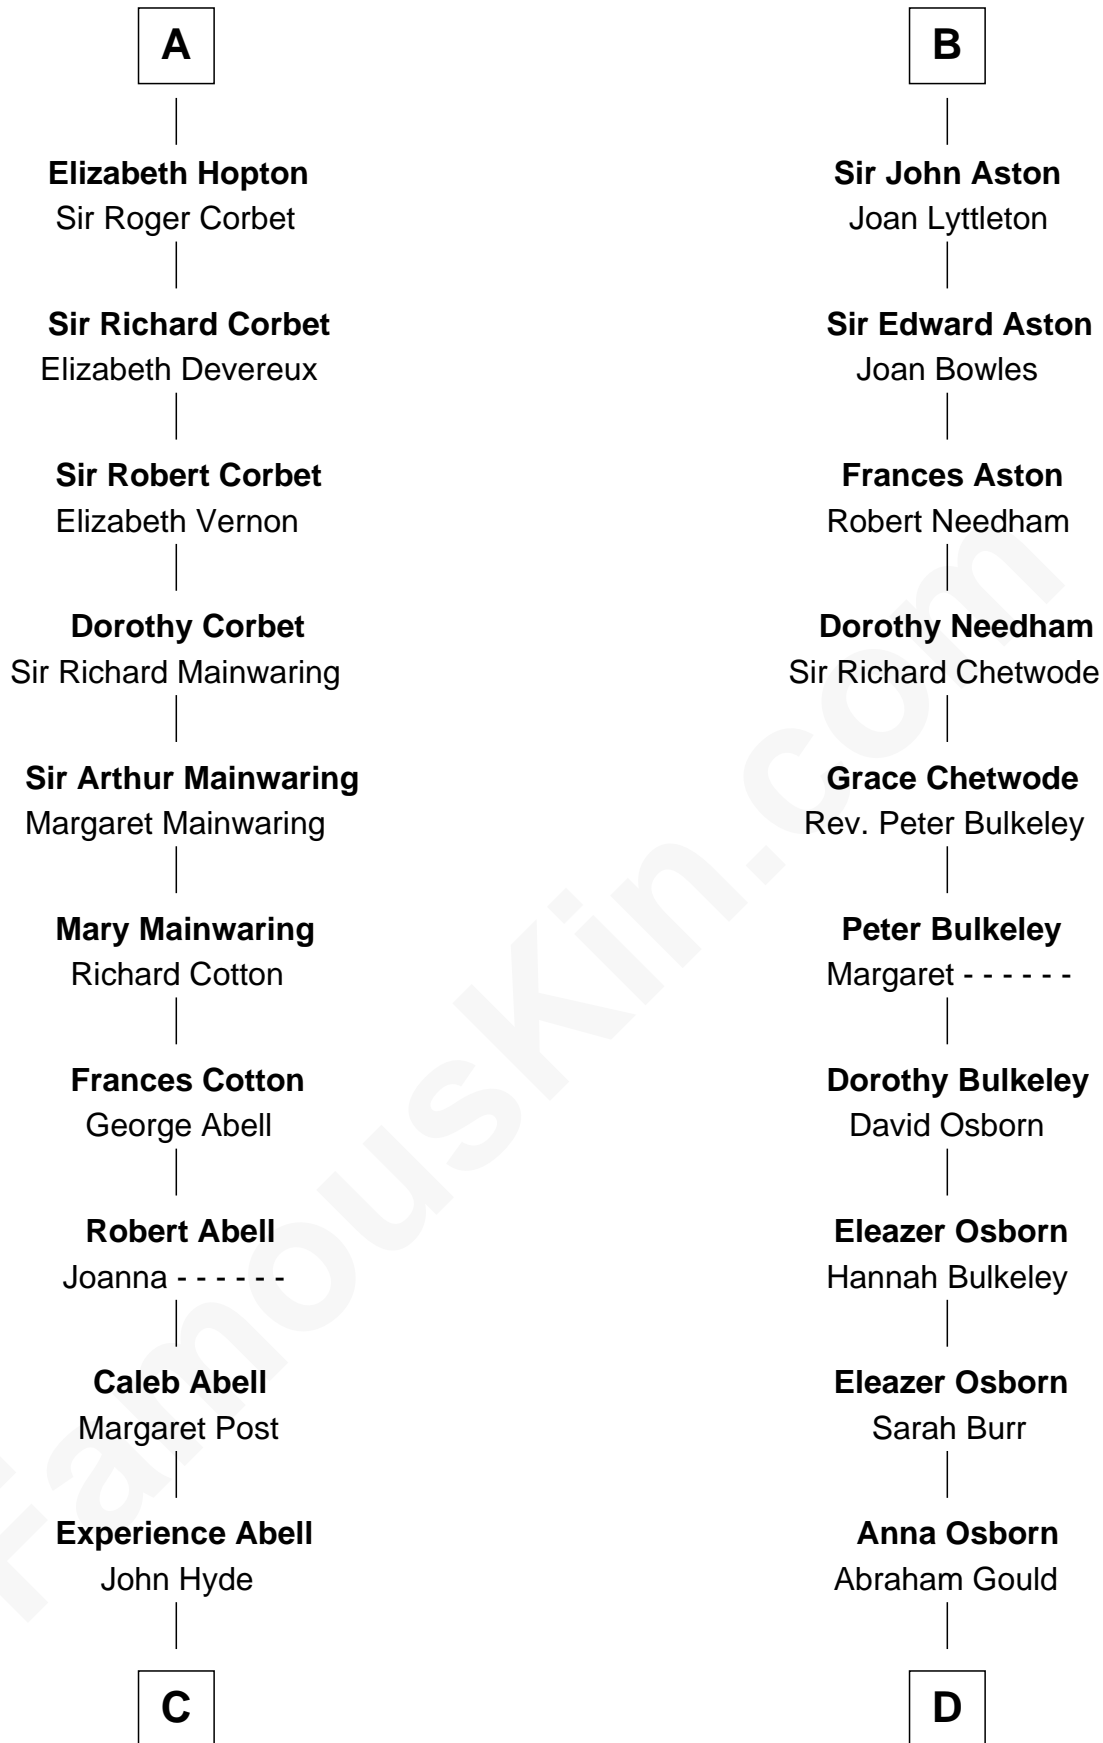

FamousKin.com

Relationship Chart of

Grover Cleveland

22nd and 24th U.S. President

18th cousin 3 times removed of

Jay Gould

American Railroad "Robber Baron"

John de Botetourte

Maud FitzThomas

FamousKin.com