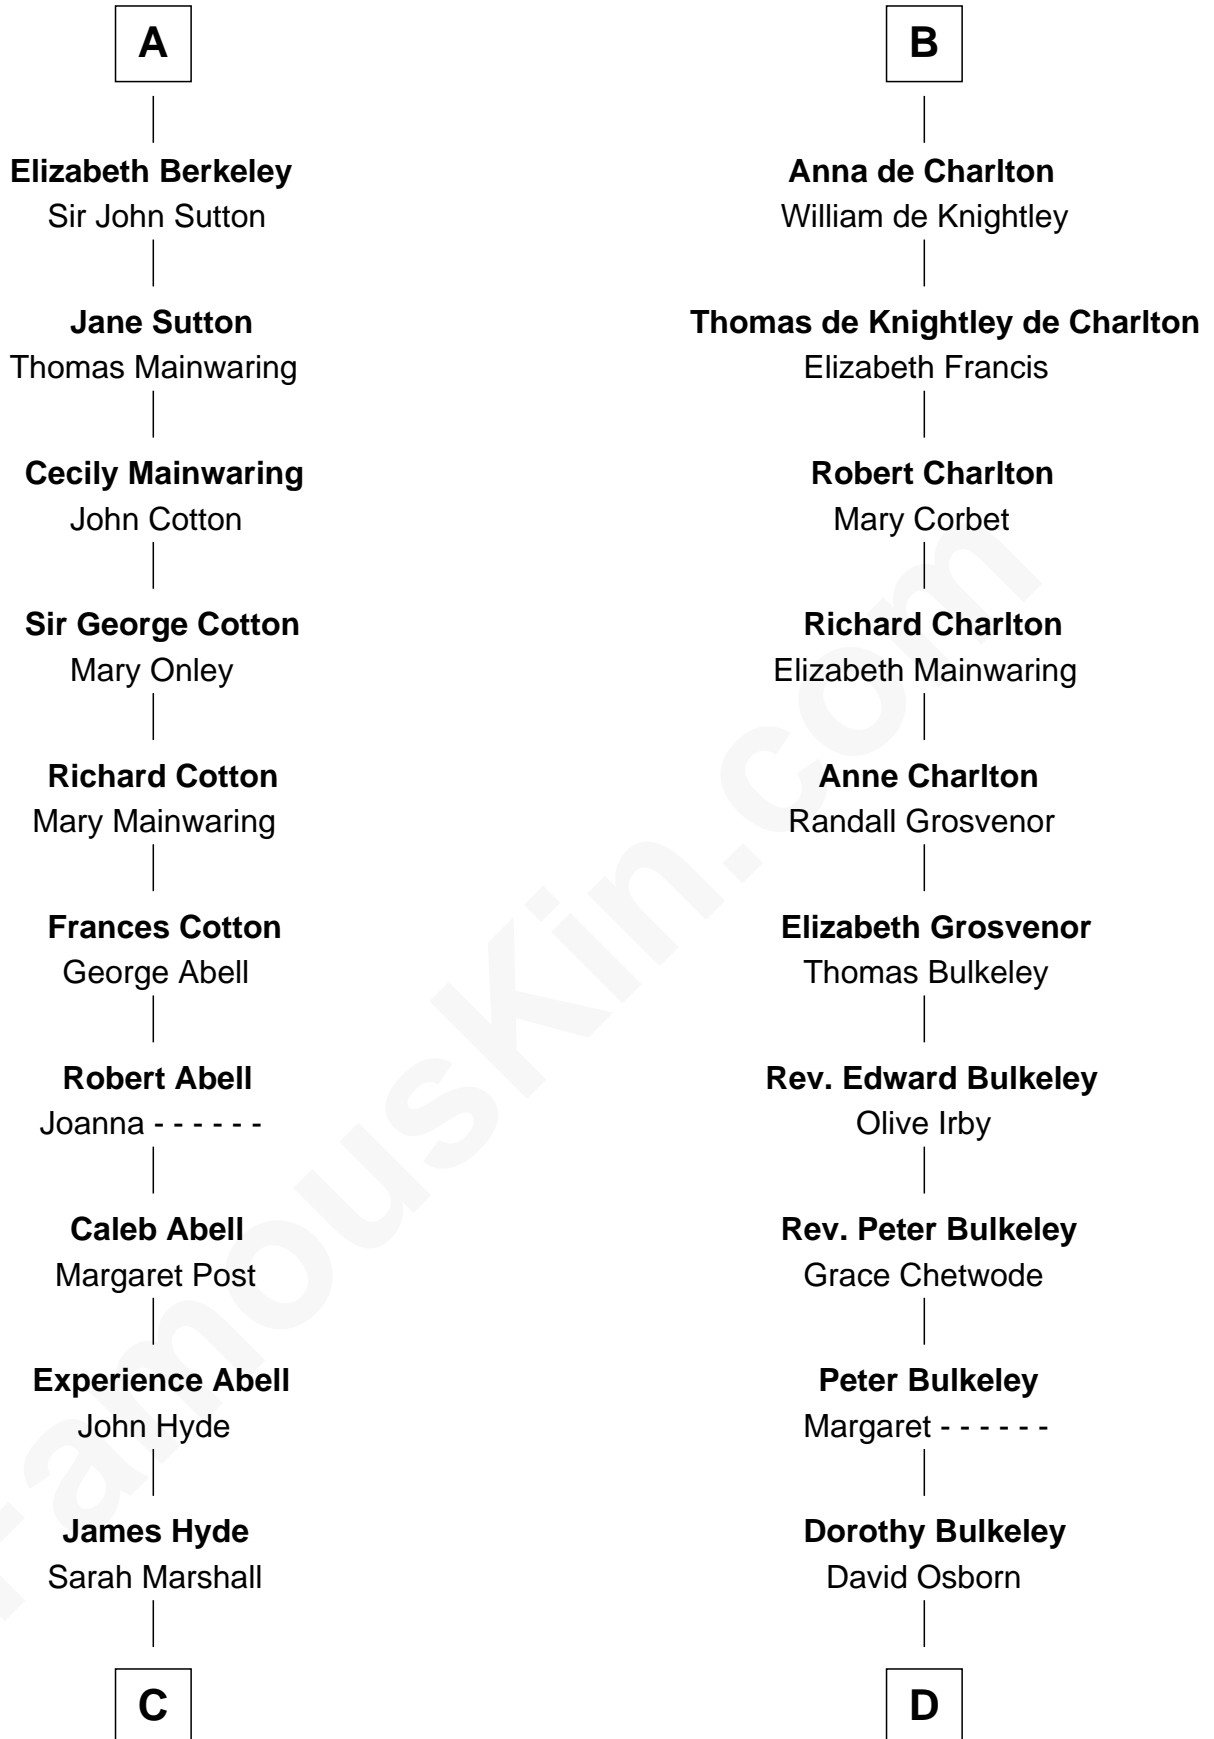

FamousKin.com

Relationship Chart of

Grover Cleveland

22nd and 24th U.S. President

20th cousin 1 time removed of

Jay Gould

American Railroad "Robber Baron"

C

Abiah Hyde
Aaron Cleveland

William Cleveland
Margaret Falley

Rev. Richard Falley Cleveland
Ann Neal

Grover Cleveland
22nd and 24th U.S. President

D

Eleazer Osborn
Hannah Bulkeley

Eleazer Osborn
Sarah Burr

Anna Osborn
Abraham Gould

John Burr Gould
Mary More

Jay Gould
"Robber Baron"

FamousKin.com