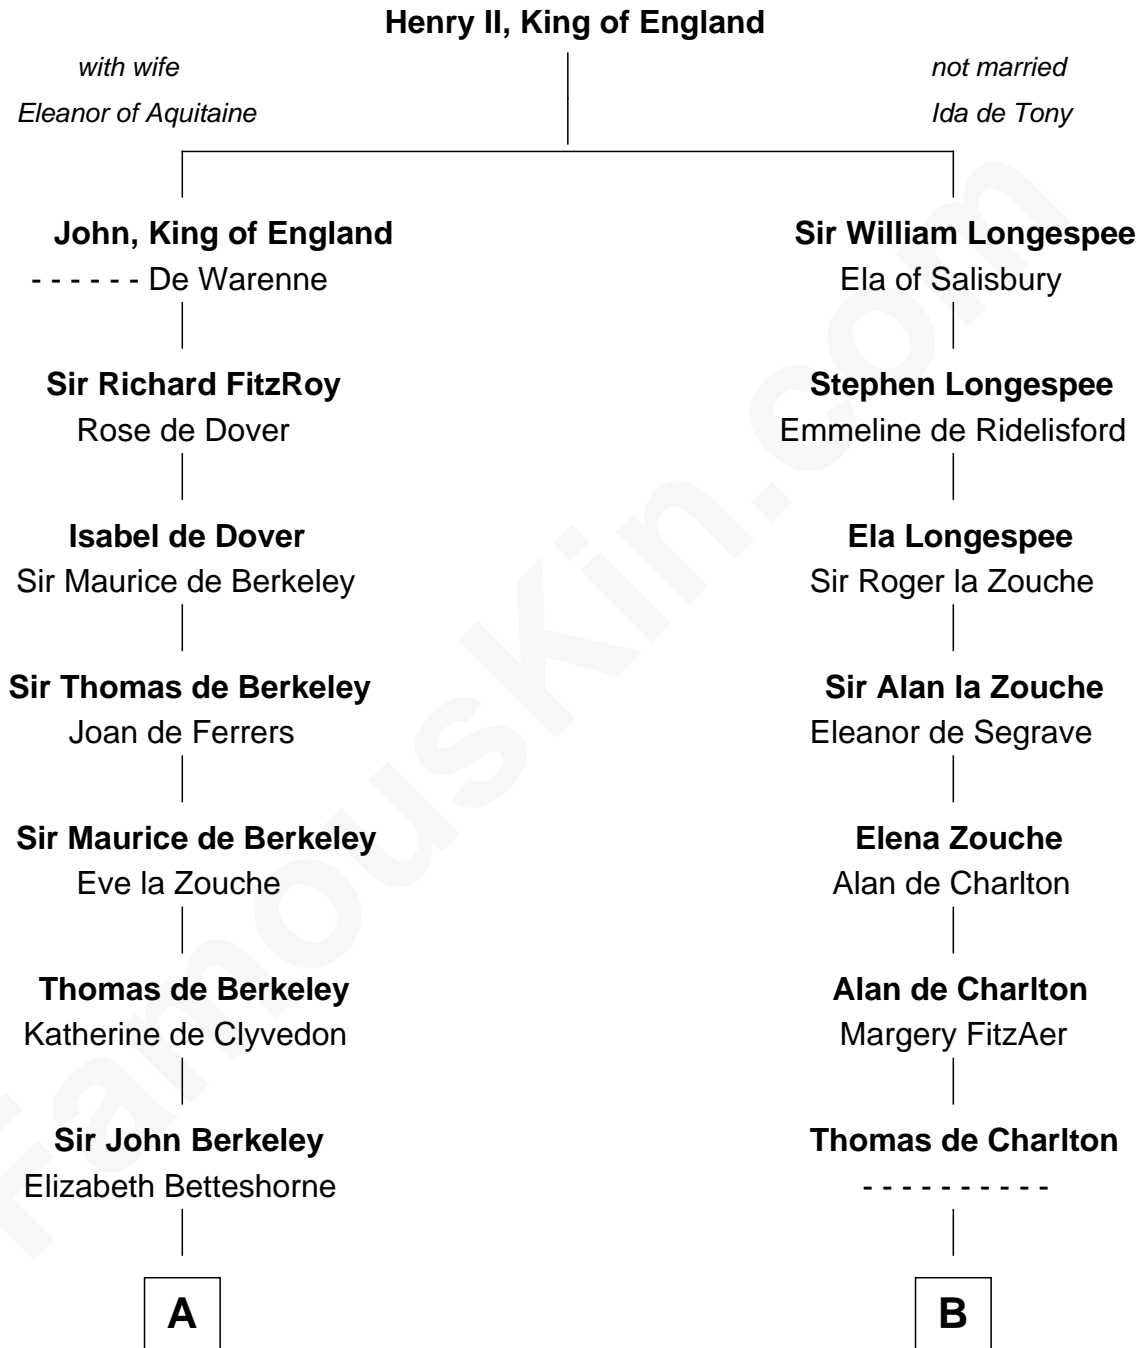

FamousKin.com

Relationship Chart of

Grover Cleveland

22nd and 24th U.S. President

20th cousin 1 time removed of

Jay Gould

American Railroad "Robber Baron"

C

Abiah Hyde
Aaron Cleveland

William Cleveland
Margaret Falley

Rev. Richard Falley Cleveland
Ann Neal

Grover Cleveland
22nd and 24th U.S. President

D

Eleazer Osborn
Hannah Bulkeley

Eleazer Osborn
Sarah Burr

Anna Osborn
Abraham Gould

John Burr Gould
Mary More

Jay Gould
"Robber Baron"

FamousKin.com