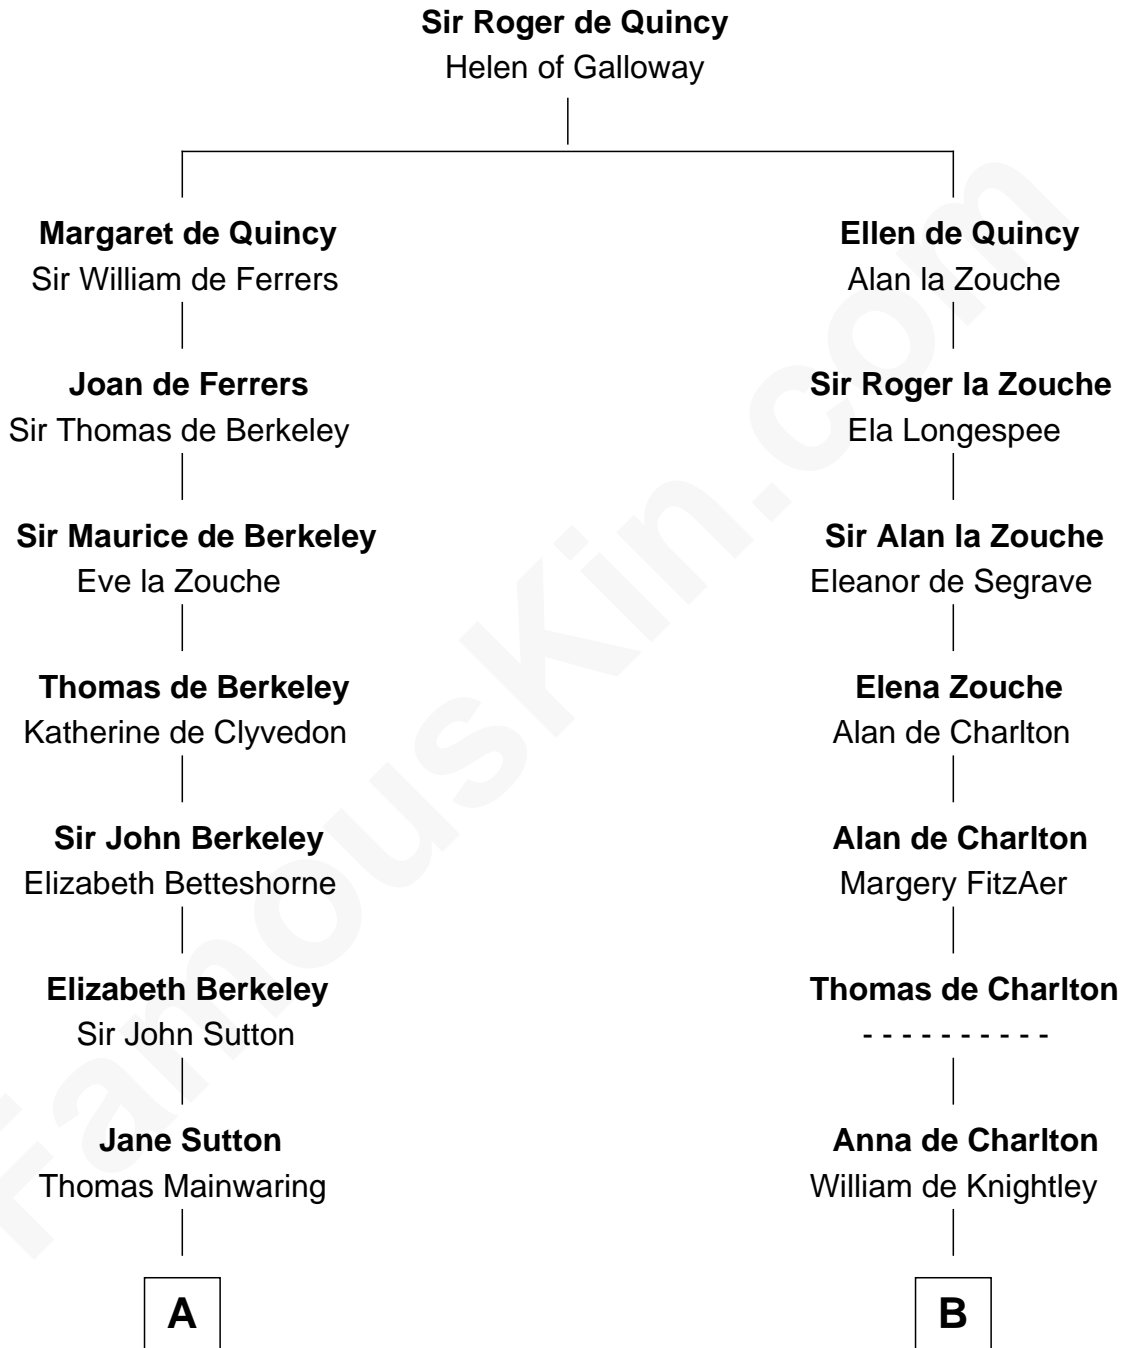

FamousKin.com

Relationship Chart of

Grover Cleveland

22nd and 24th U.S. President

18th cousin 2 times removed of

Jay Gould

American Railroad "Robber Baron"

FamousKin.com