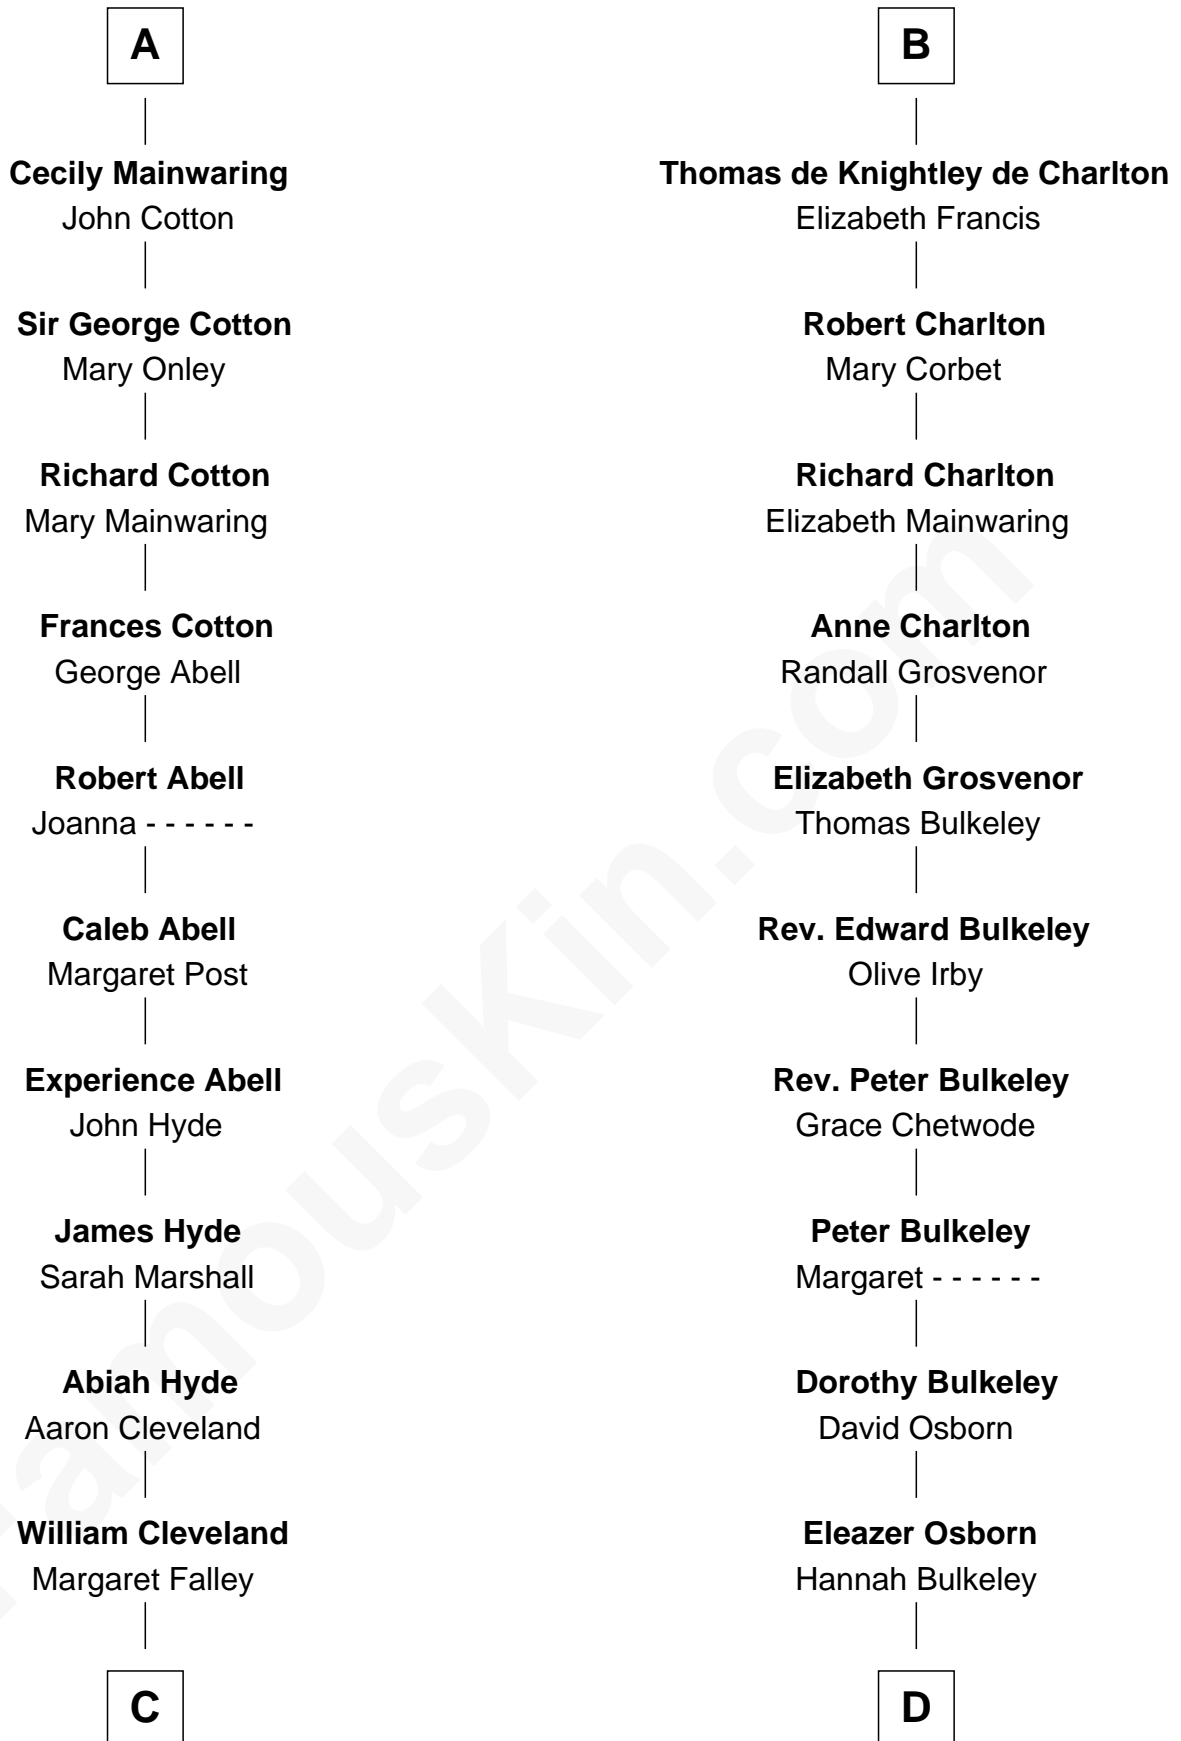

FamousKin.com

Relationship Chart of

Grover Cleveland

22nd and 24th U.S. President

18th cousin 2 times removed of

Jay Gould

American Railroad "Robber Baron"

FamousKin.com