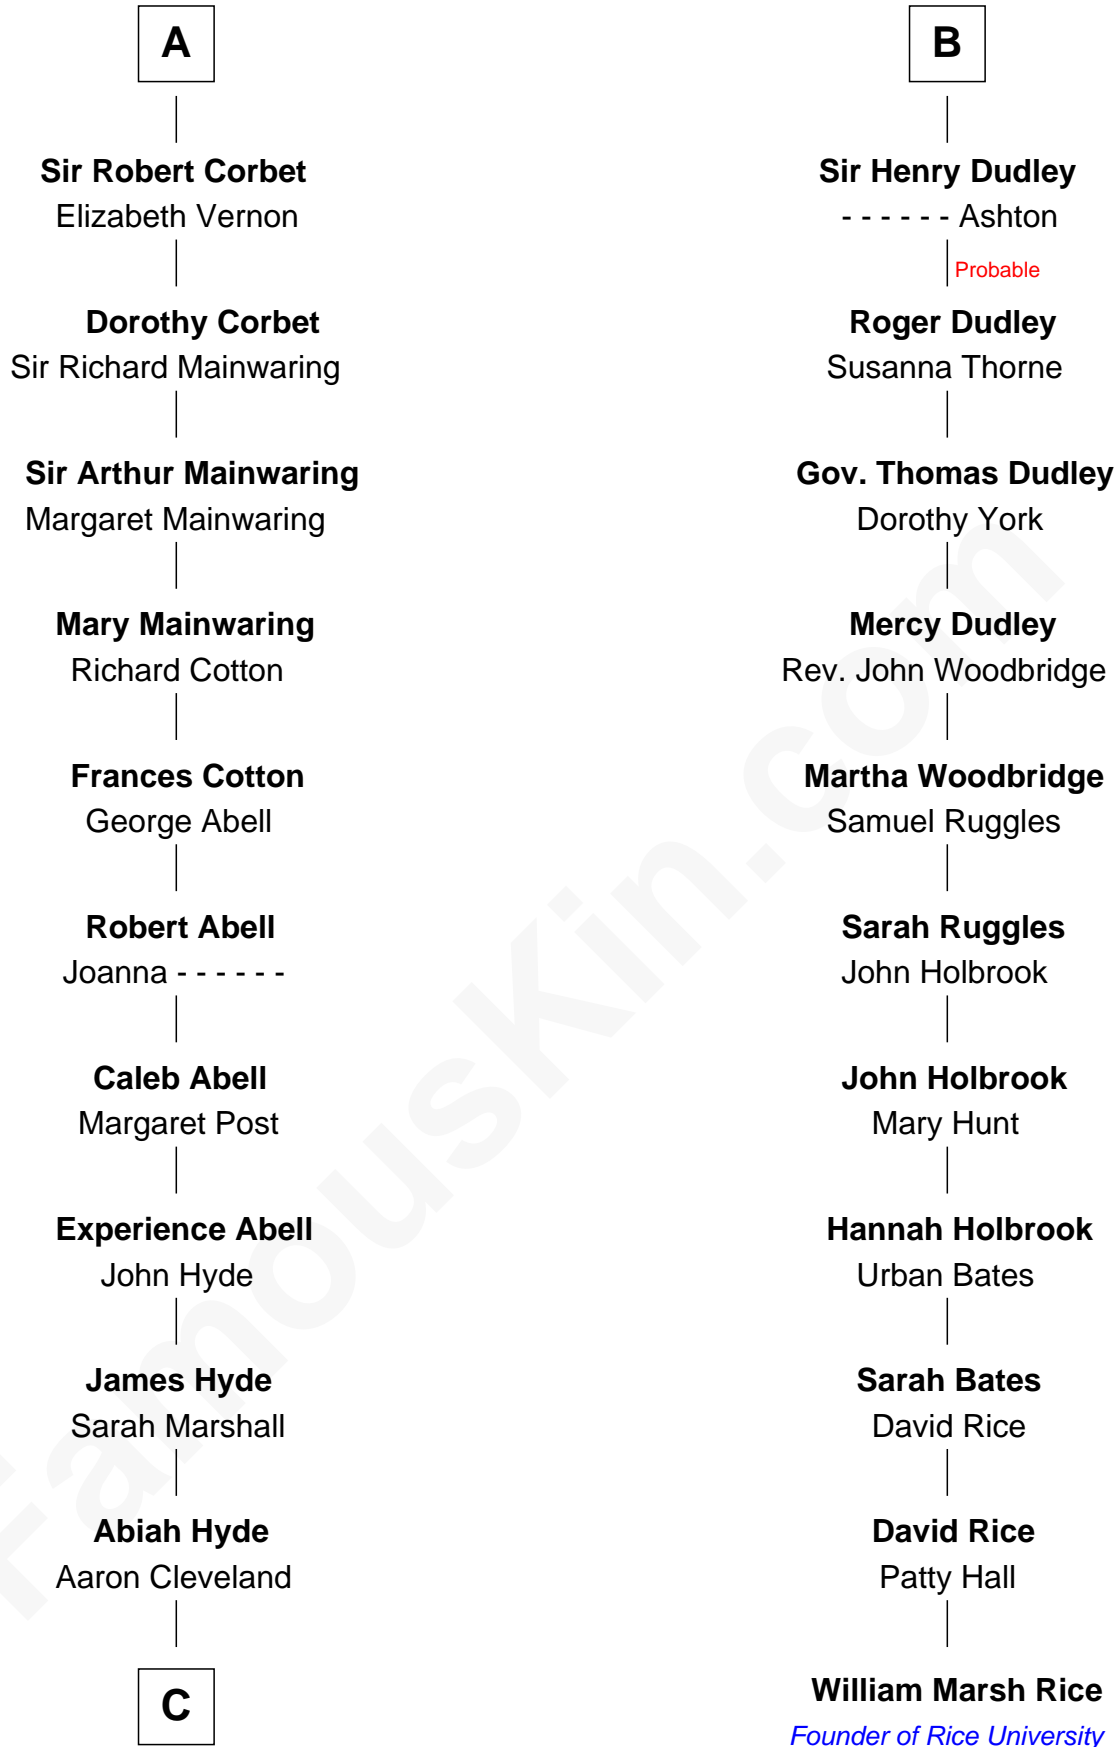

FamousKin.com

Relationship Chart of

Grover Cleveland

22nd and 24th U.S. President

17th cousin 2 times removed of

William Marsh Rice
 Founder of Rice University

FamousKin.com