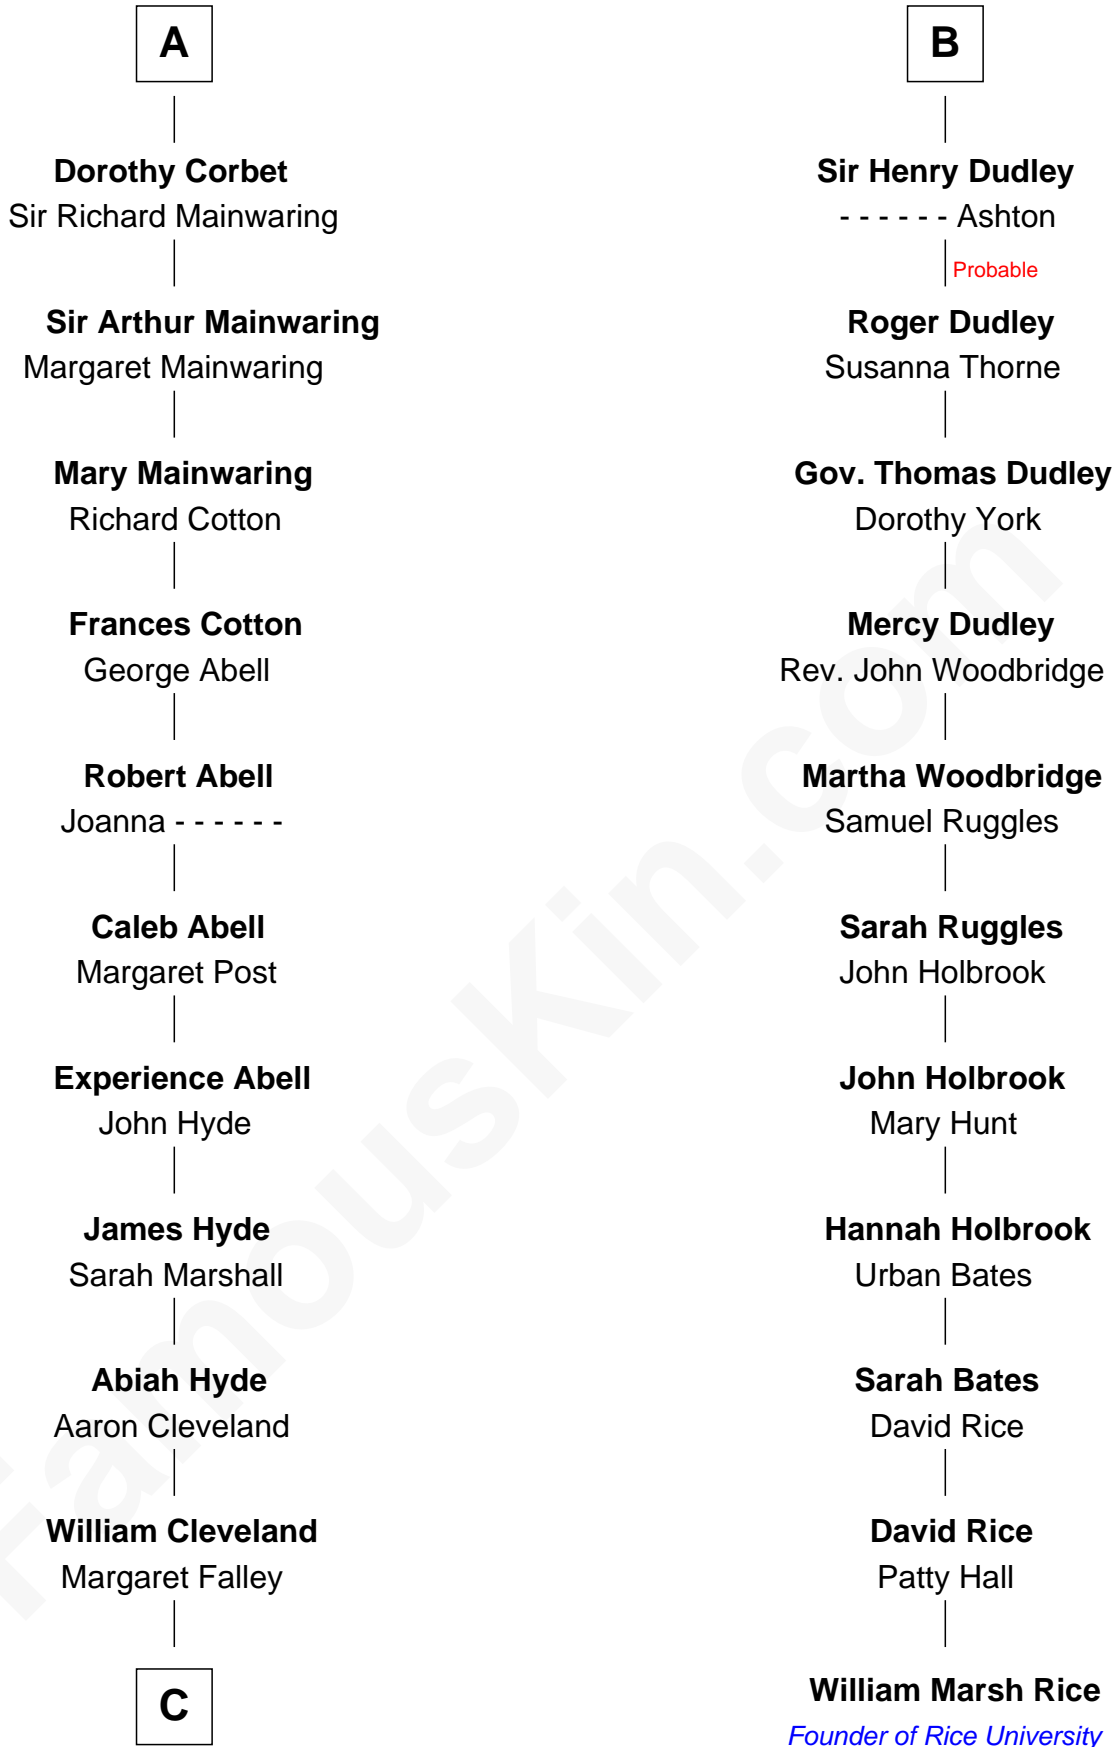

FamousKin.com

Relationship Chart of

Grover Cleveland

22nd and 24th U.S. President

17th cousin 1 time removed of

William Marsh Rice

Founder of Rice University

C

Rev. Richard Falley Cleveland

Ann Neal

Grover Cleveland

22nd and 24th U.S. President

FamousKin.com