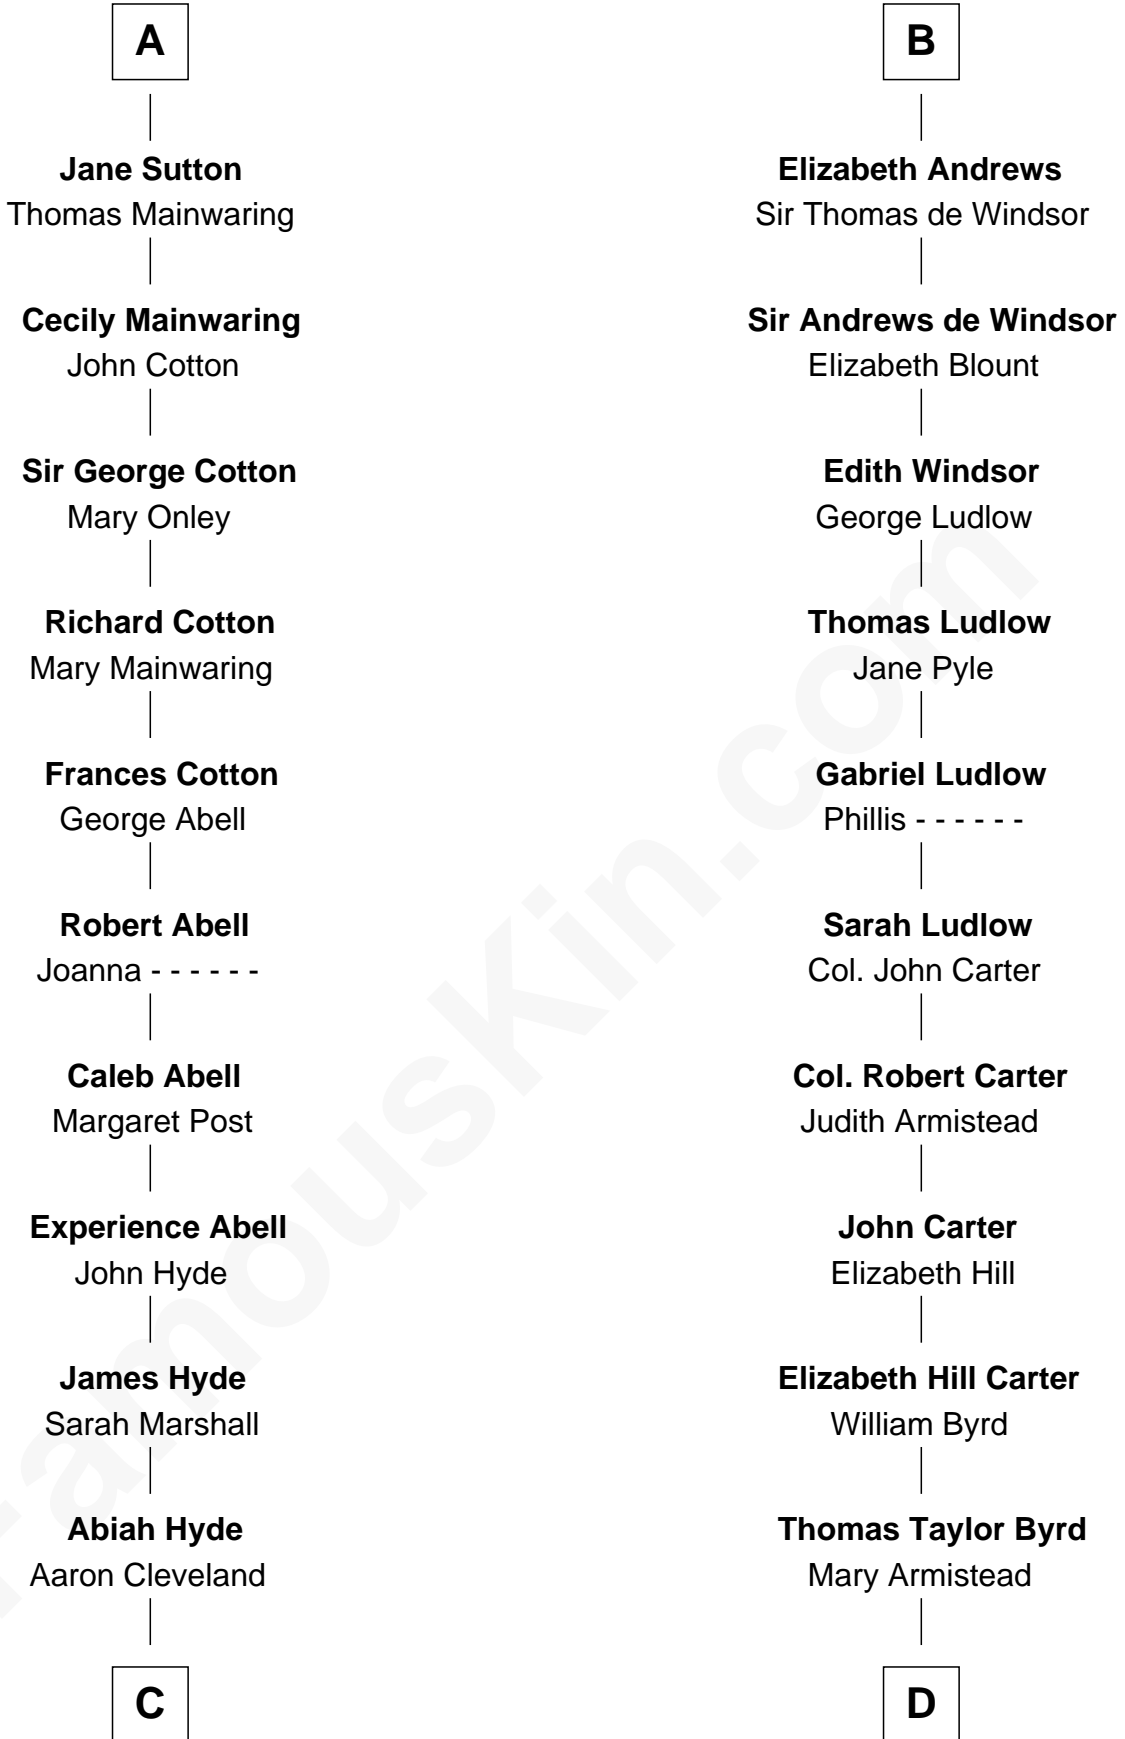

FamousKin.com

Relationship Chart of

Grover Cleveland

22nd and 24th U.S. President

19th cousin 1 time removed of

Harry F. Byrd

50th Governor of Virginia

Sir Hugh le Despencer

Sir Hugh Luttrell

Catherine de Beaumont

Elizabeth Luttrell

John Stratton

Elizabeth Stratton

John Andrews

B

C

William Cleveland

Margaret Falley

Rev. Richard Falley Cleveland

Ann Neal

Grover Cleveland

22nd and 24th U.S. President

D

Richard Evelyn Byrd