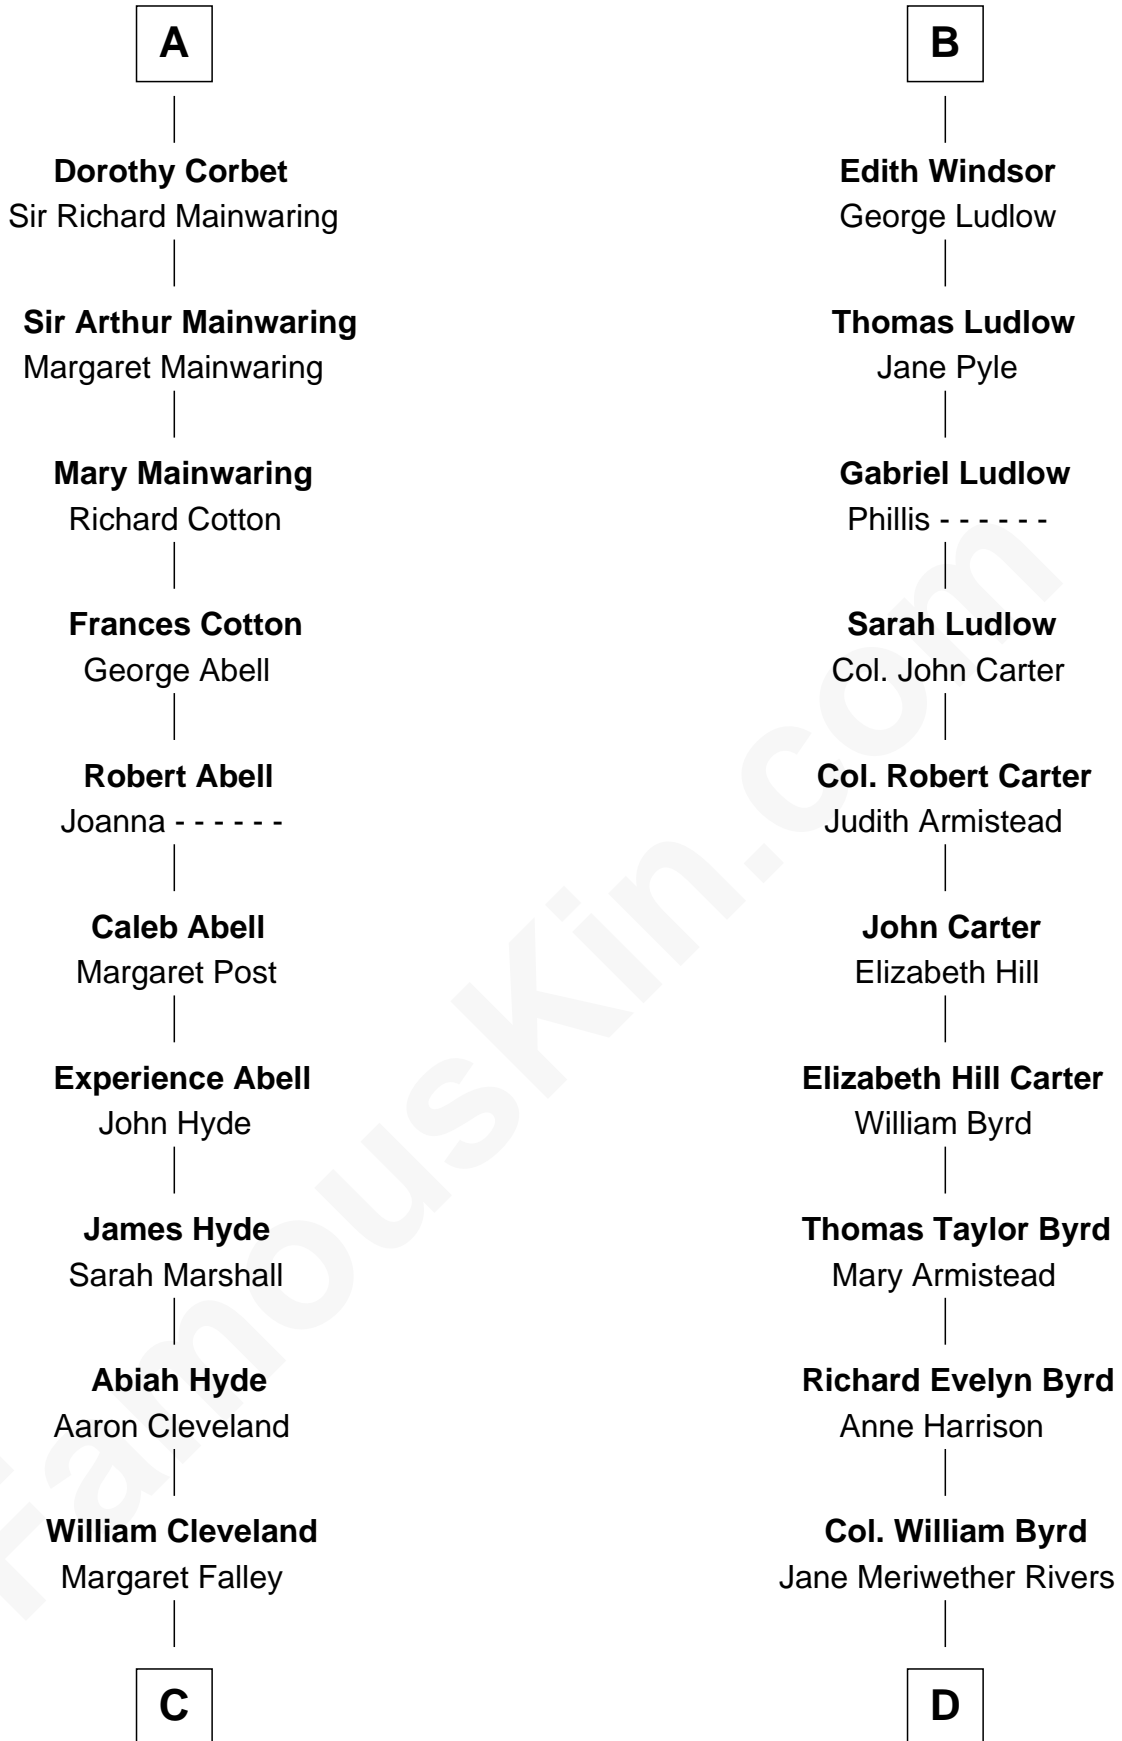

FamousKin.com Relationship Chart of

Grover Cleveland

22nd and 24th U.S. President

18th cousin of

Harry F. Byrd

50th Governor of Virginia

Humphrey de Bohun
Elizabeth Plantagenet

Eleanor de Bohun
Sir James le Boteler

James le Boteler
Elizabeth Darcy

James Butler
Anne de Welles

James Butler
Joan Beauchamp

Elizabeth Butler
John Talbot

Ann Talbot
Sir Henry Vernon

Elizabeth Vernon
Sir Robert Corbet

A

Margaret de Bohun
Sir Hugh de Courtnay

Elizabeth de Courtnay
Sir Andrew Luttrell

Sir Hugh Luttrell
Catherine de Beaumont

Elizabeth Luttrell
John Stratton

Elizabeth Stratton
John Andrews

Elizabeth Andrews
Sir Thomas de Windsor

Sir Andrews de Windsor
Elizabeth Blount

B

FamousKin.com