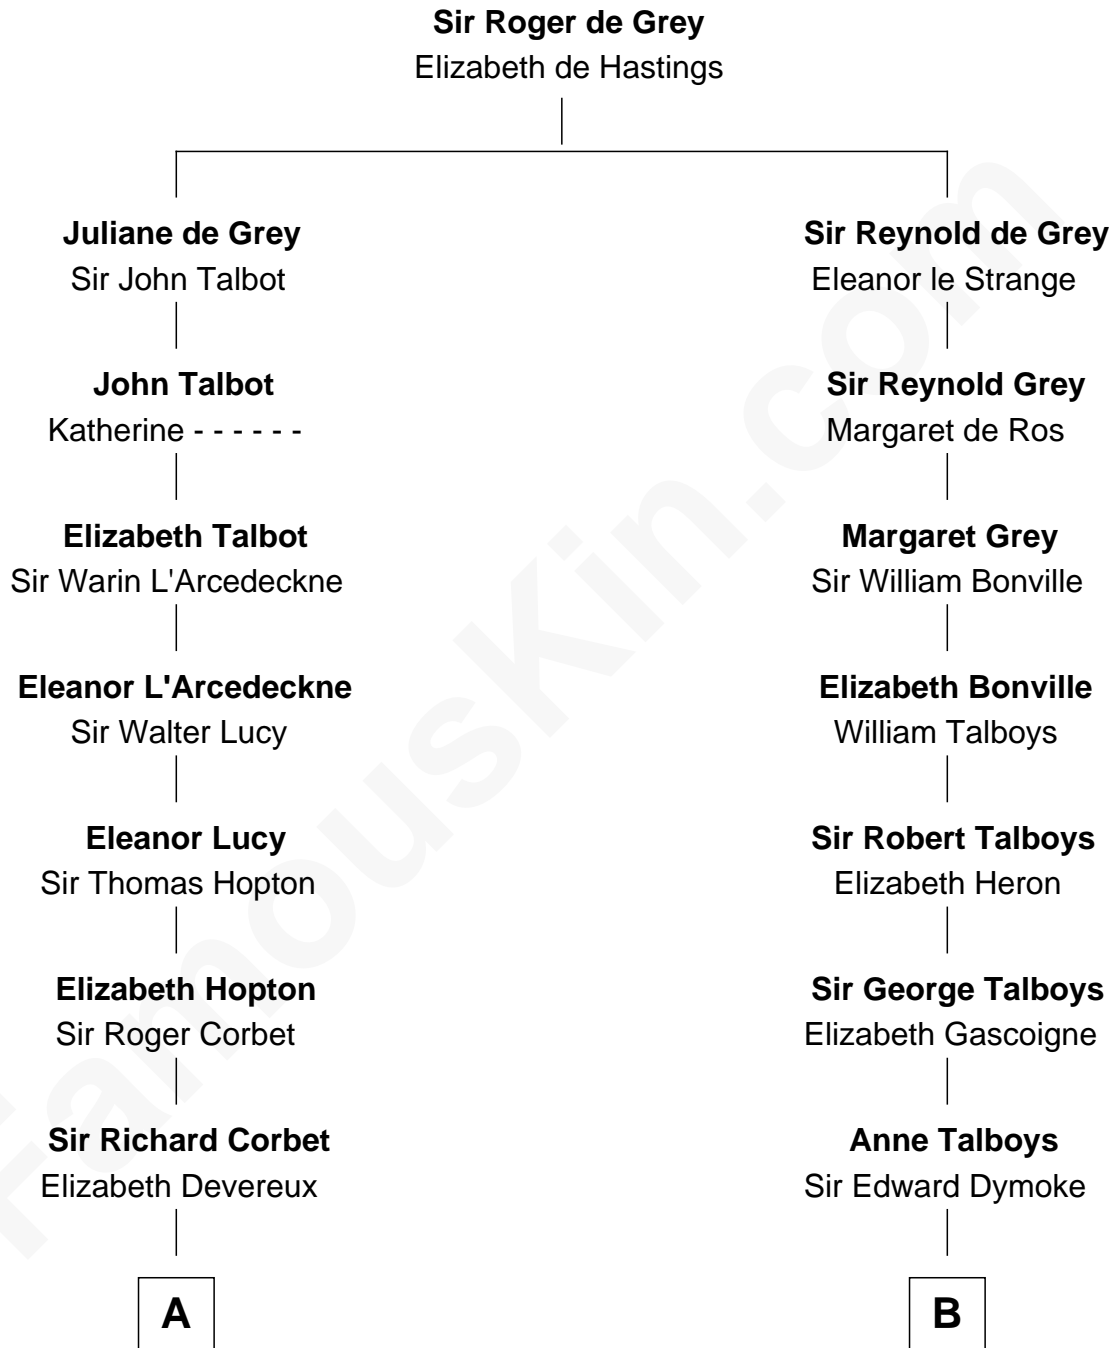

## Relationship Chart of

### Grover Cleveland

22nd and 24th U.S. President

14th cousin 5 times removed of

### Meriwether Lewis

Lewis and Clark Expedition

FamousKin.com