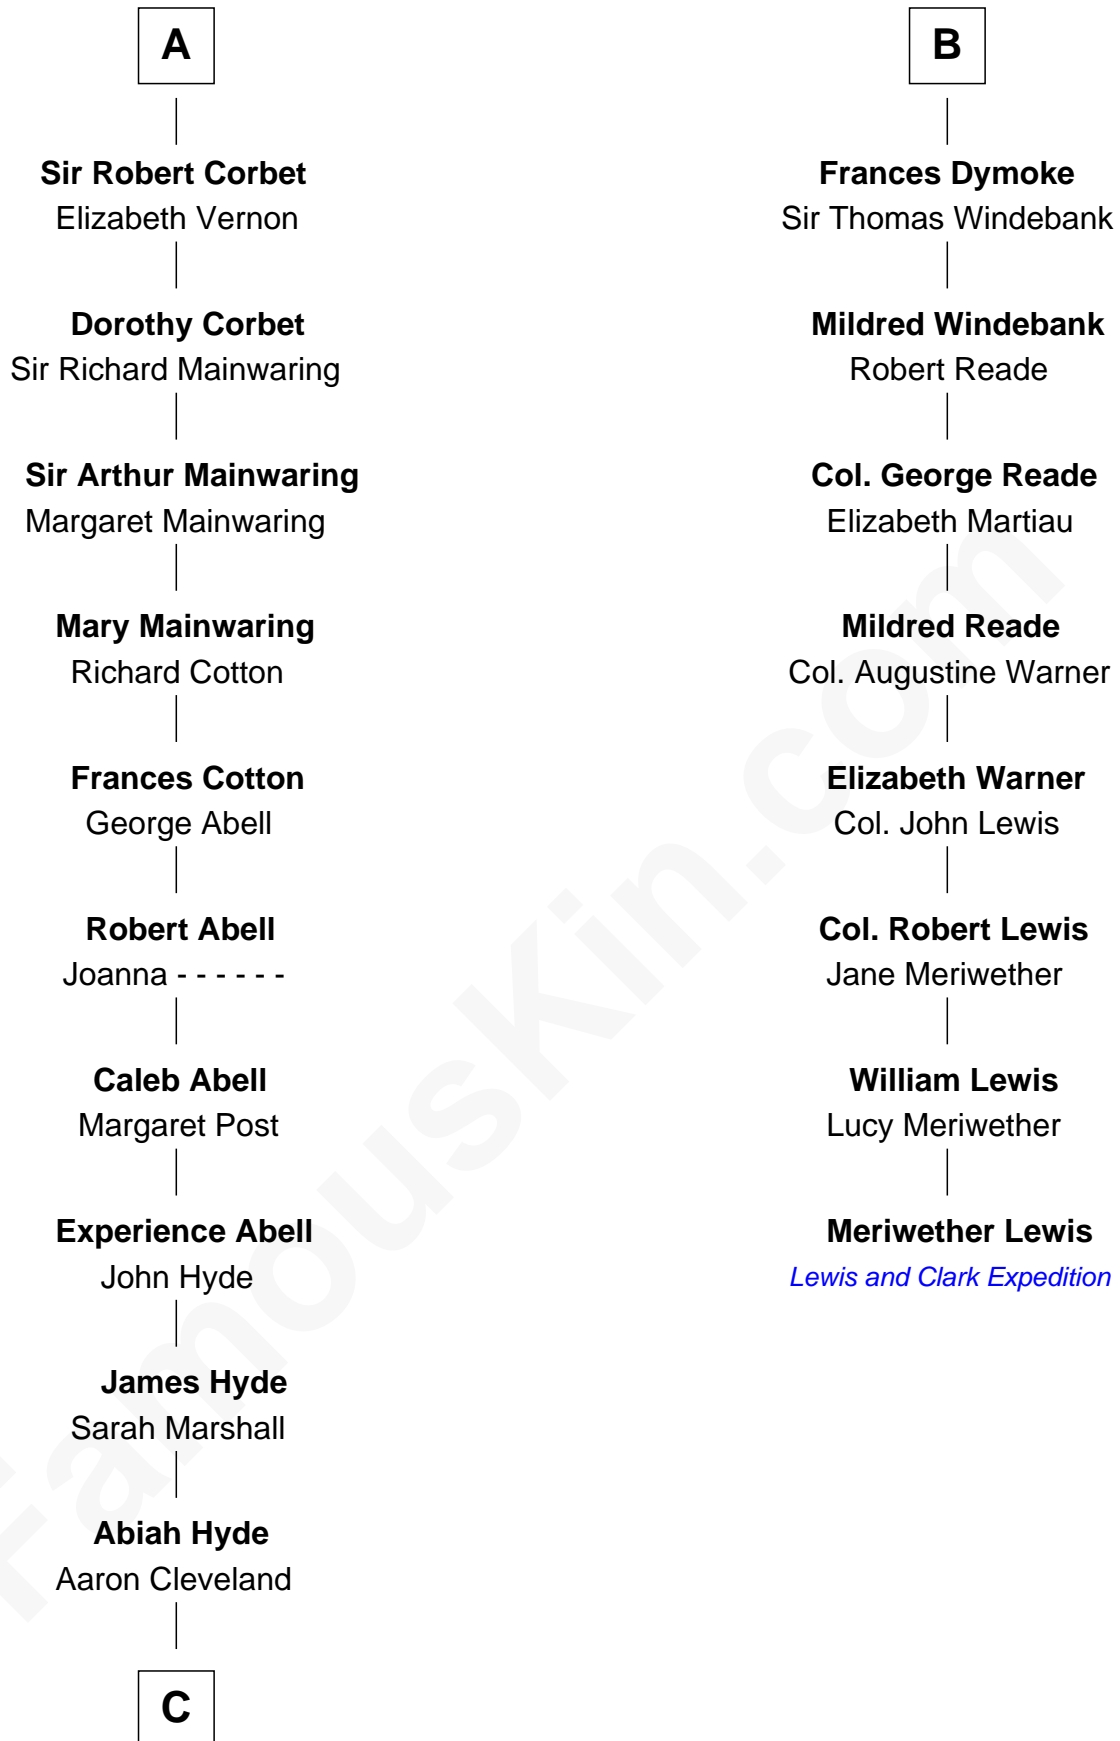

## Relationship Chart of

### Grover Cleveland

22nd and 24th U.S. President

14th cousin 5 times removed of

### Meriwether Lewis

Lewis and Clark Expedition

FamousKin.com