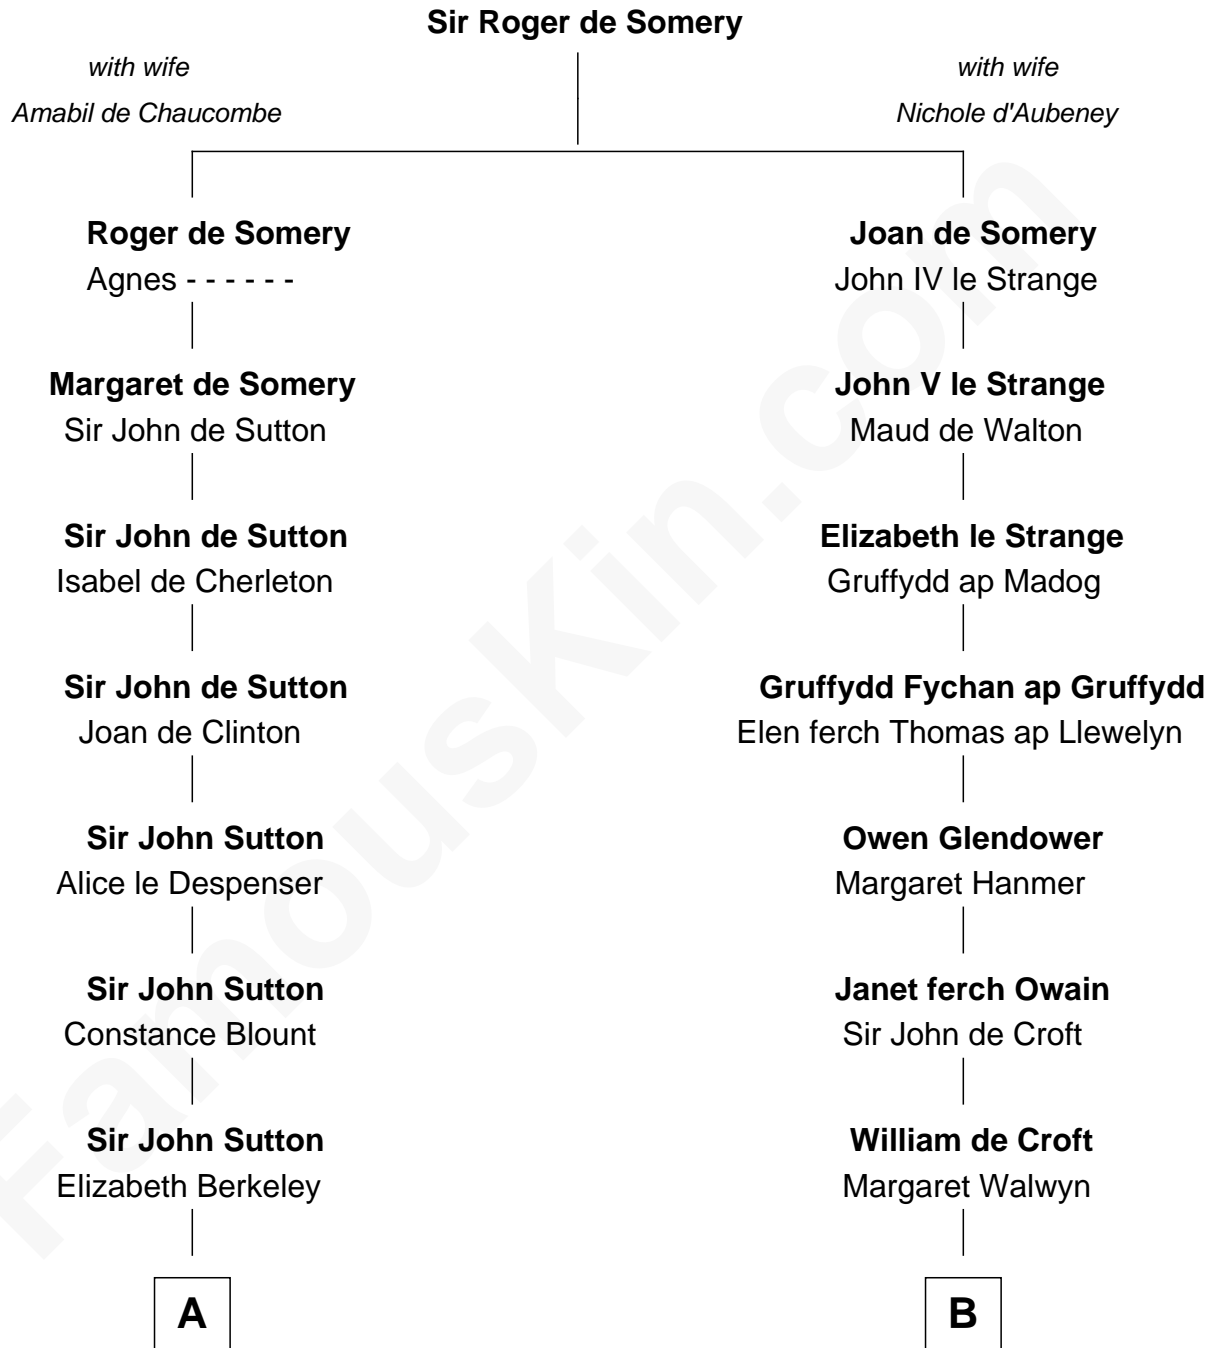

# FamousKin.com Relationship Chart of

**Grover Cleveland**  
22nd and 24th U.S. President

19th cousin of

**Lytton Strachey**  
Author and Co-Founder of Bloomsbury Group

FamousKin.com