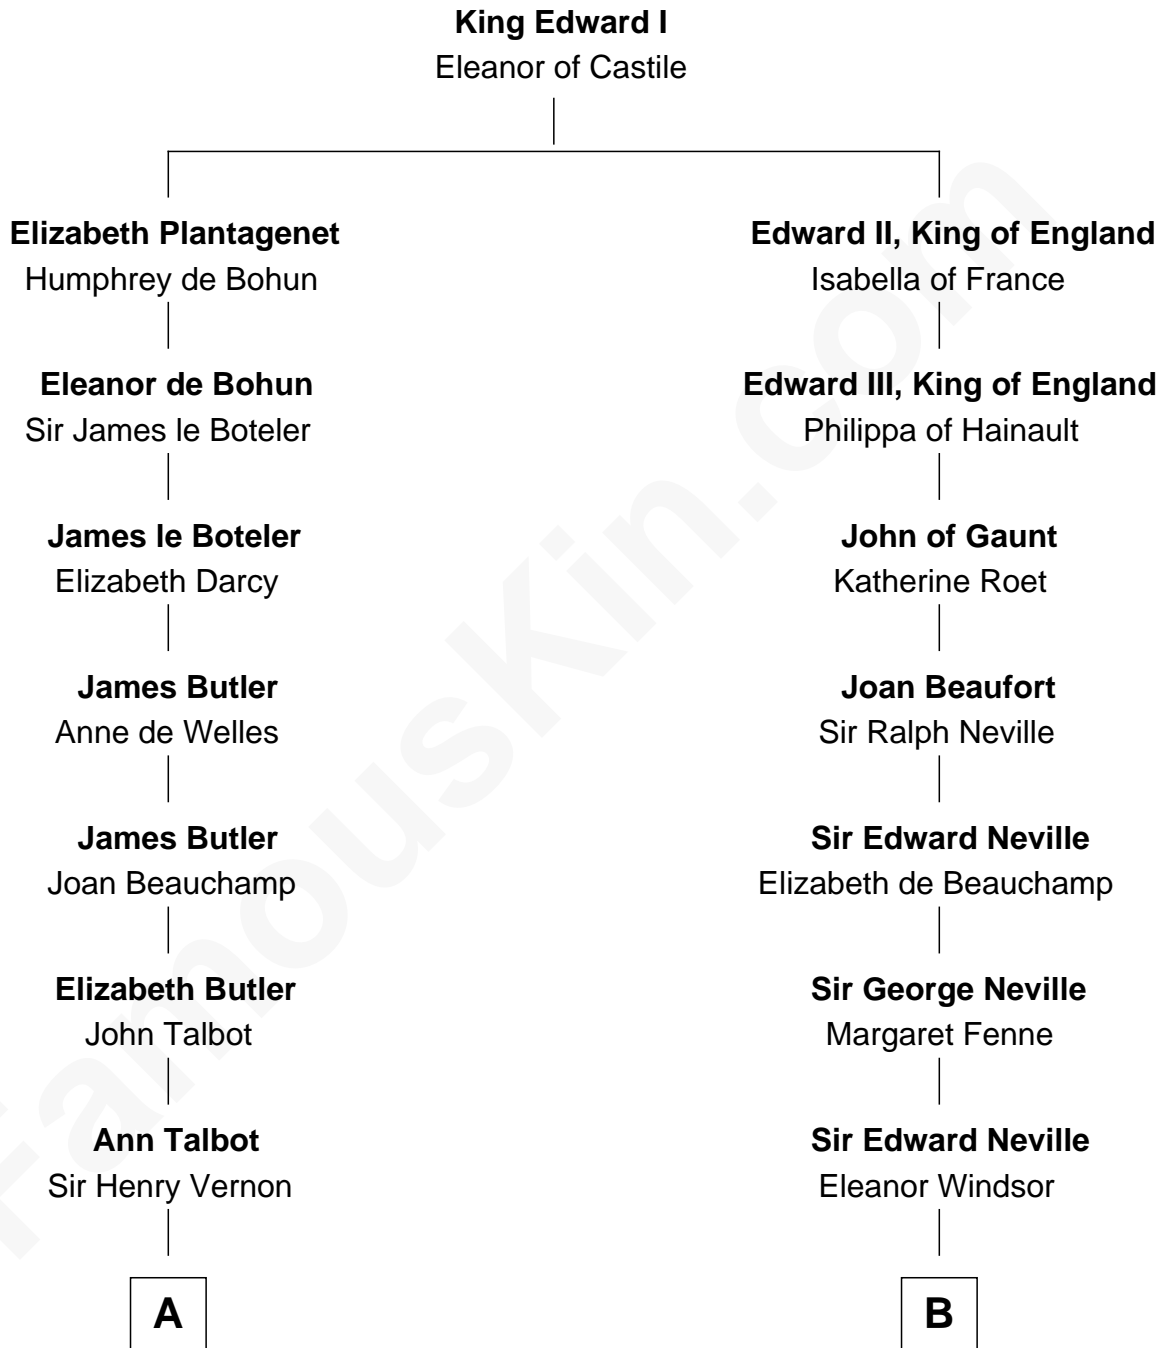

FamousKin.com

Relationship Chart of

Grover Cleveland

22nd and 24th U.S. President

17th cousin 2 times removed of

Lytton Strachey

Author and Co-Founder of Bloomsbury Group

C

—
William Cleveland

Margaret Falley

—
Rev. Richard Falley Cleveland

Ann Neal

—
Grover Cleveland

22nd and 24th U.S. President

FamousKin.com