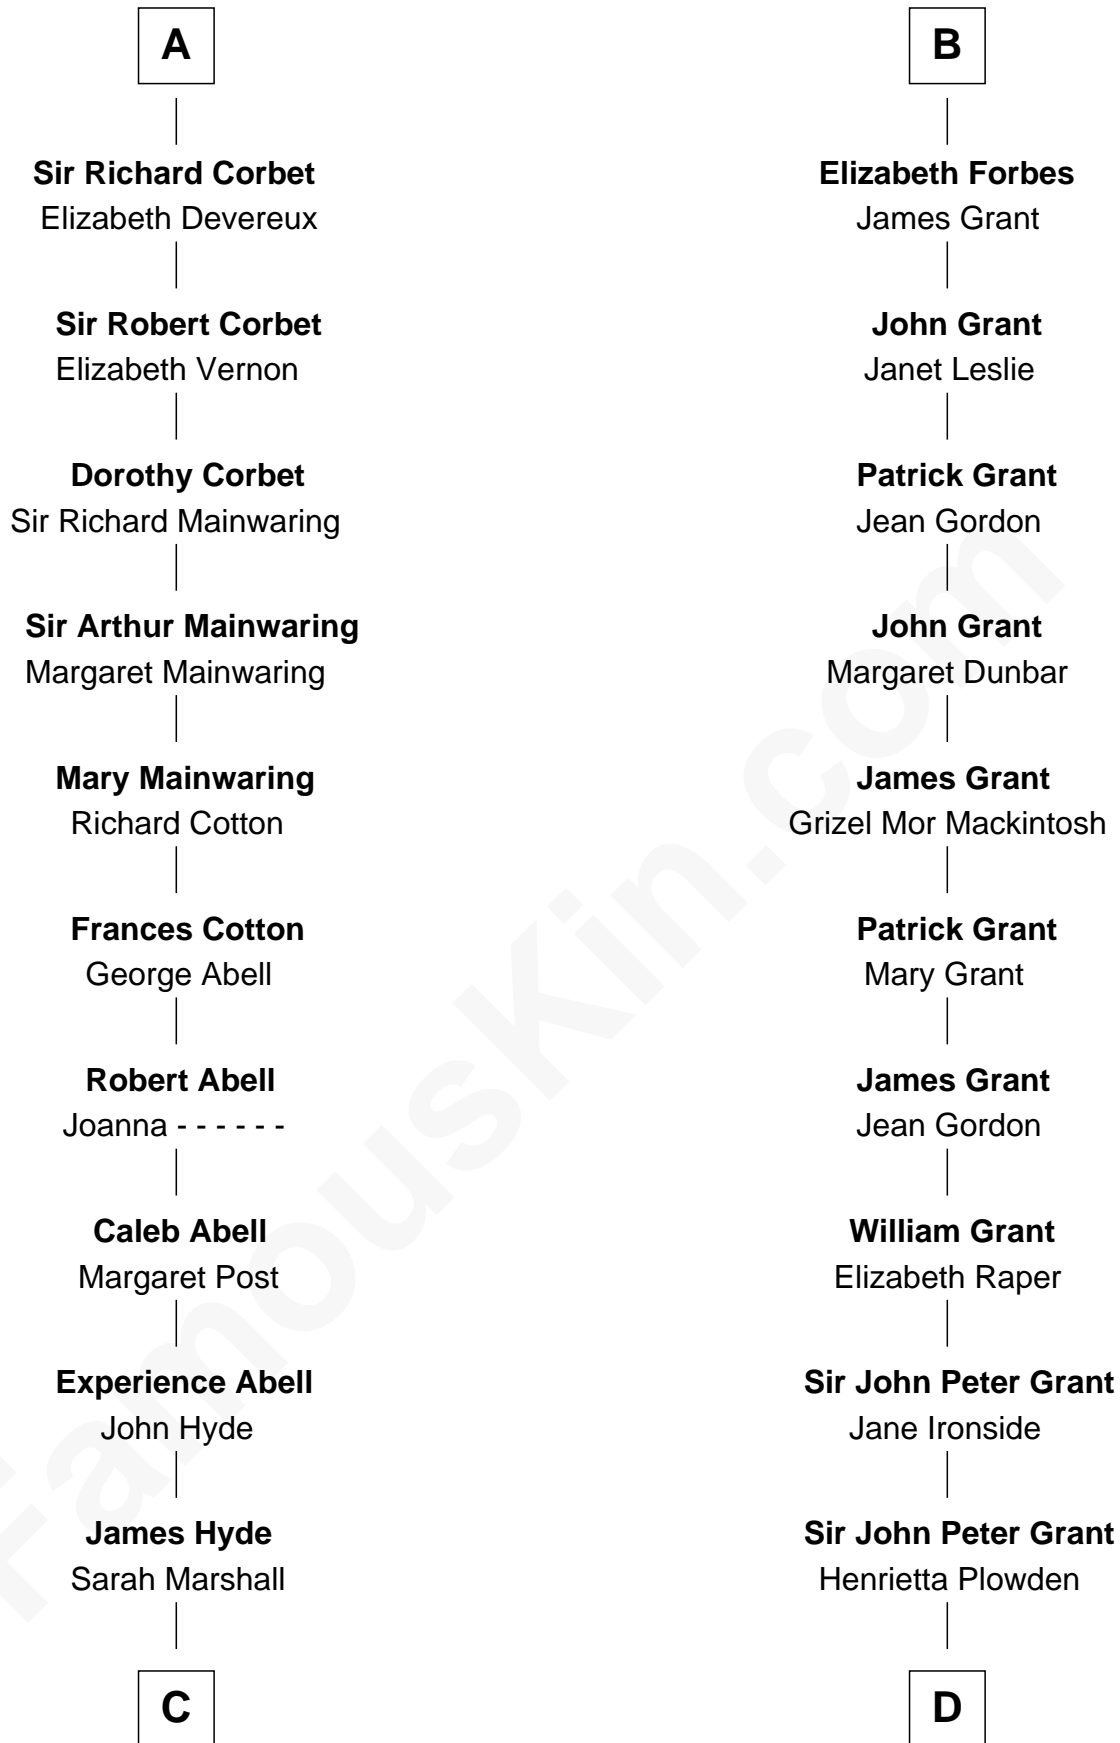

FamousKin.com

Relationship Chart of

Grover Cleveland

22nd and 24th U.S. President

18th cousin 2 times removed of

Lytton Strachey

Author and Co-Founder of Bloomsbury Group

C

Abiah Hyde
Aaron Cleveland

William Cleveland
Margaret Falley

Rev. Richard Falley Cleveland
Ann Neal

Grover Cleveland
22nd and 24th U.S. President

D

Jane Maria Grant
Sir Richard Strachey

Lytton Strachey
British Author