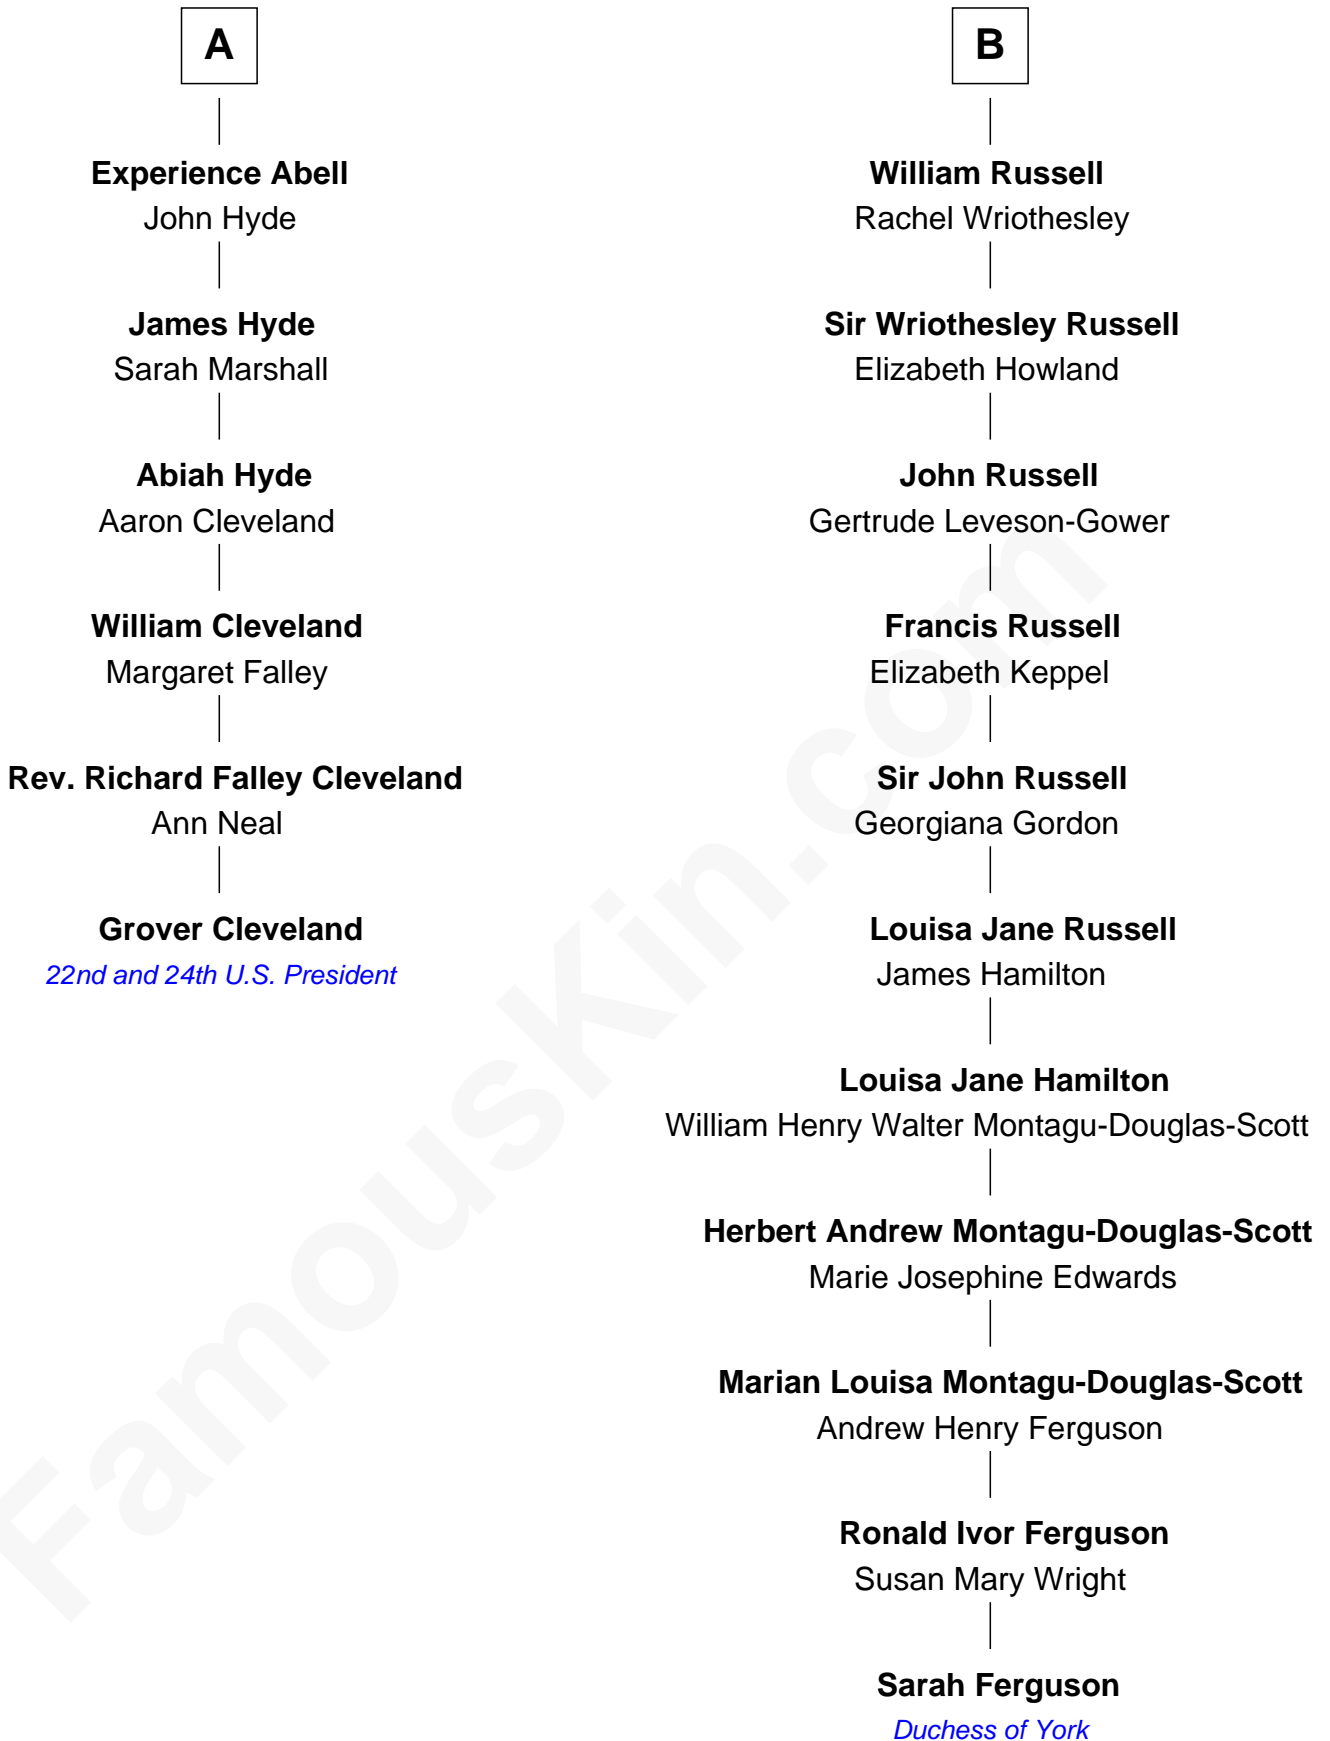

### Grover Cleveland

22nd and 24th U.S. President

12th cousin 5 times removed of

**Sarah Ferguson**

Duchess of York

**Sir John Sutton**  
Elizabeth Berkeley

**Jane Sutton**  
Thomas Mainwaring

**Cecily Mainwaring**  
John Cotton

**Sir George Cotton**  
Mary Onley

**Richard Cotton**  
Mary Mainwaring

**Frances Cotton**  
George Abell

**Robert Abell**  
Joanna - - - - -

**Caleb Abell**  
Margaret Post

**A**

**Sir John Sutton Dudley**  
Elizabeth Bramshot

**Edmund Dudley**  
Elizabeth Grey

**Elizabeth Dudley**  
William Stourton

**Ursula Stourton**  
Sir Edward Clinton

**Frances Clinton**  
Giles Brydges

**Catherine Brydges**  
Francis Russell

**Sir William Russell**  
Anne Carr

**B**

Sarah Ferguson photo by [Norbert Aepli](#) [\(CC BY 3.0\)](#)