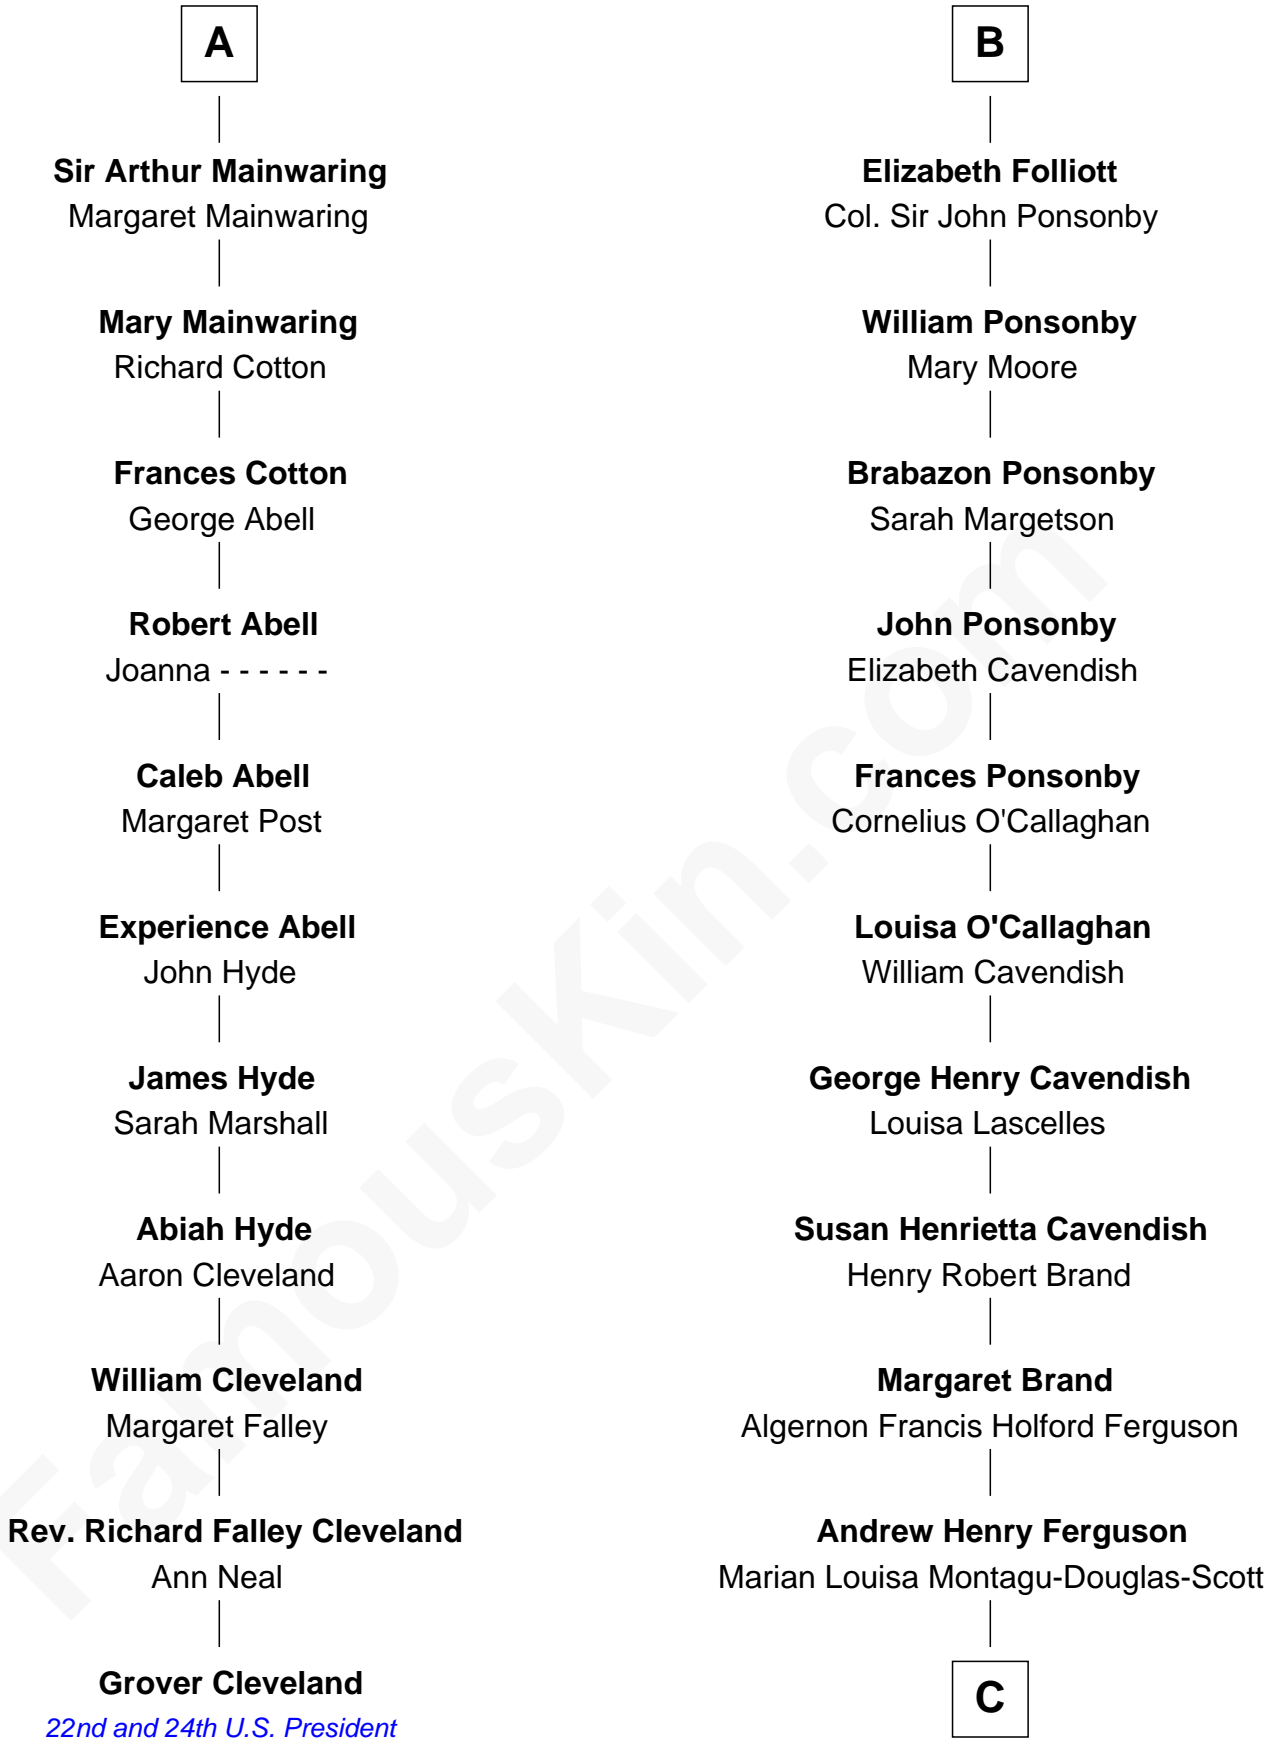

## Relationship Chart of

### Grover Cleveland

22nd and 24th U.S. President

17th cousin 1 time removed of

**Sarah Ferguson**  
Duchess of York

**John de Mowbray**  
Elizabeth de Segrave

C

Ronald Ivor Ferguson

Susan Mary Wright