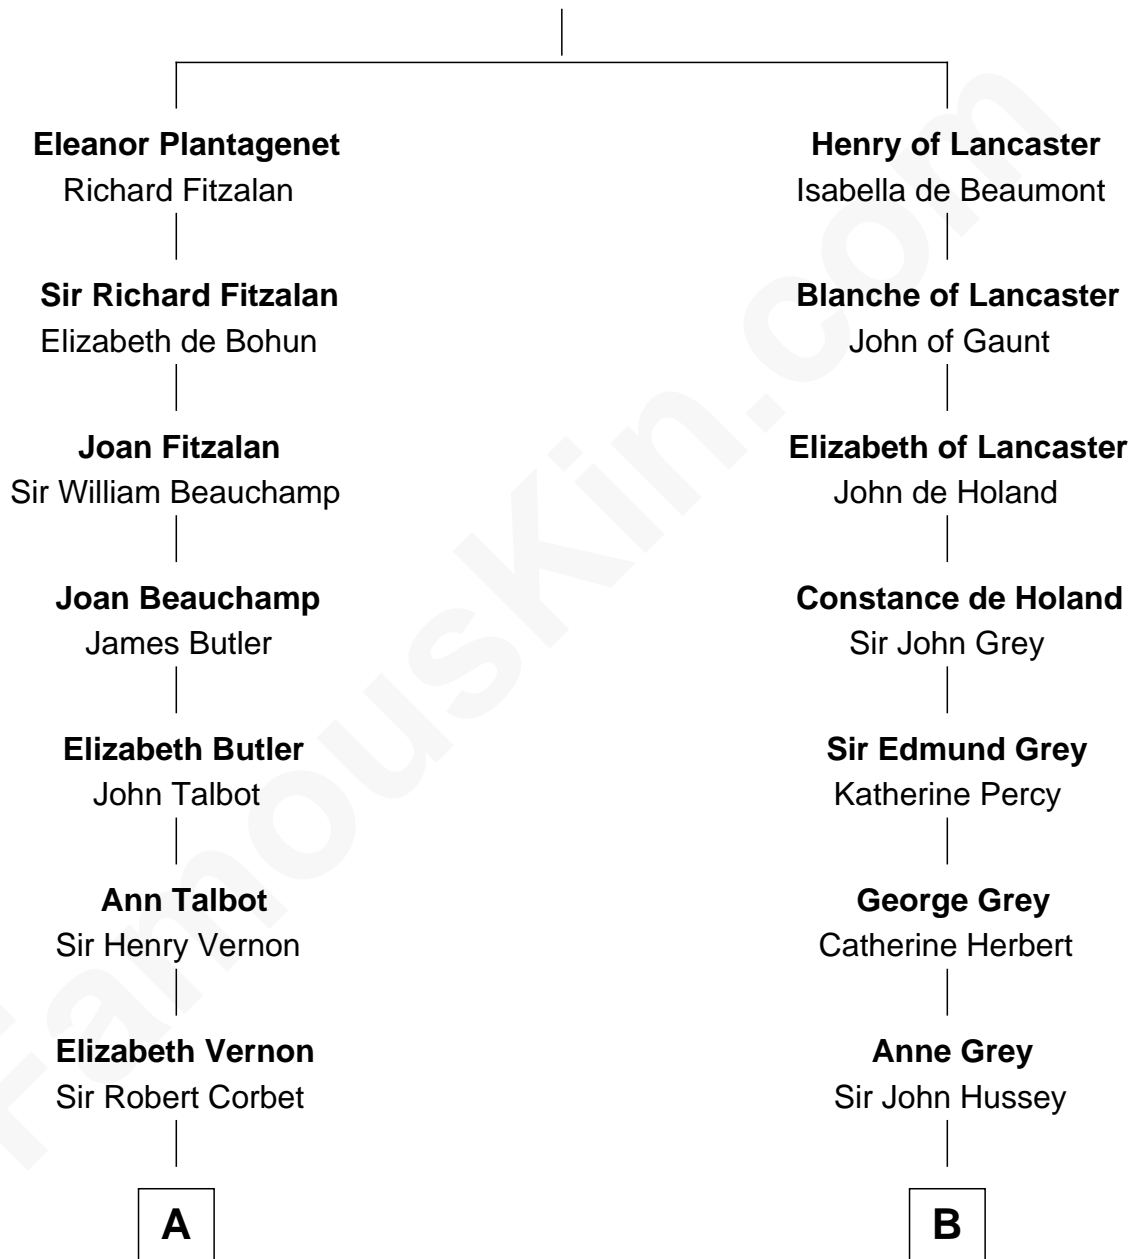

FamousKin.com

Relationship Chart of

Grover Cleveland

22nd and 24th U.S. President

13th cousin 5 times removed of

George Clinton

4th U.S. Vice President

Henry Plantagenet

Maud de Chaworth

C

Rev. Richard Falley Cleveland

Ann Neal

Grover Cleveland

22nd and 24th U.S. President

FamousKin.com